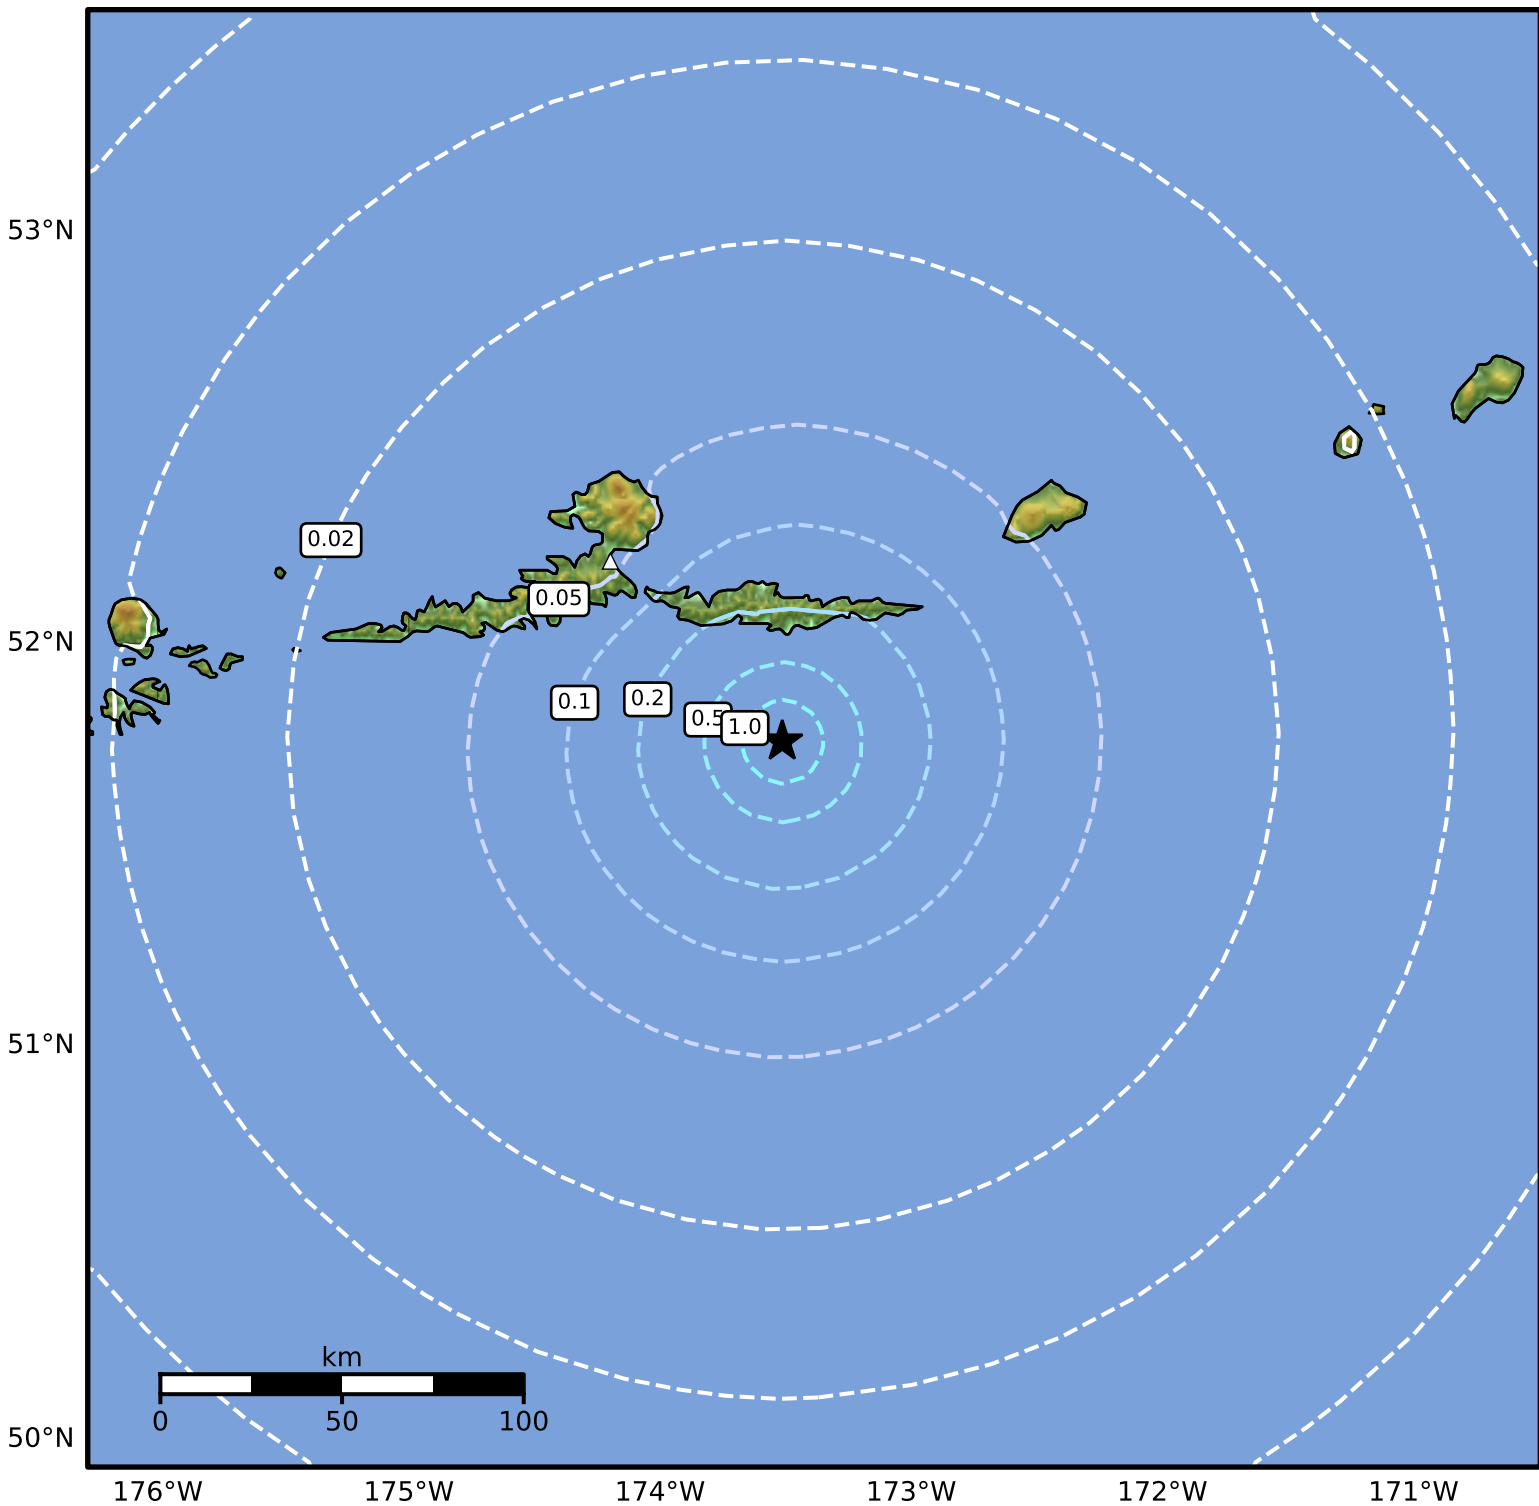

Peak Ground Velocity Map Alaska Earthquake Center
ShakeMap: 67 km (42 miles) SE of Atka
Sep 06, 2024 17:16:17 UTC M4.6 N51.76 W173.51 Depth: 10.6km ID:ak024bhqklg

PGV (cm/s)	0.1	0.2	0.5	1	2	5	10	20	50	100	200
-------------------	------------	------------	------------	----------	----------	----------	-----------	-----------	-----------	------------	------------

Scale based on Worden et al. (2012)

Version 2: Processed 2024-09-06T18:02:46Z

△ Seismic Instrument ○ Reported Intensity

★ Epicenter