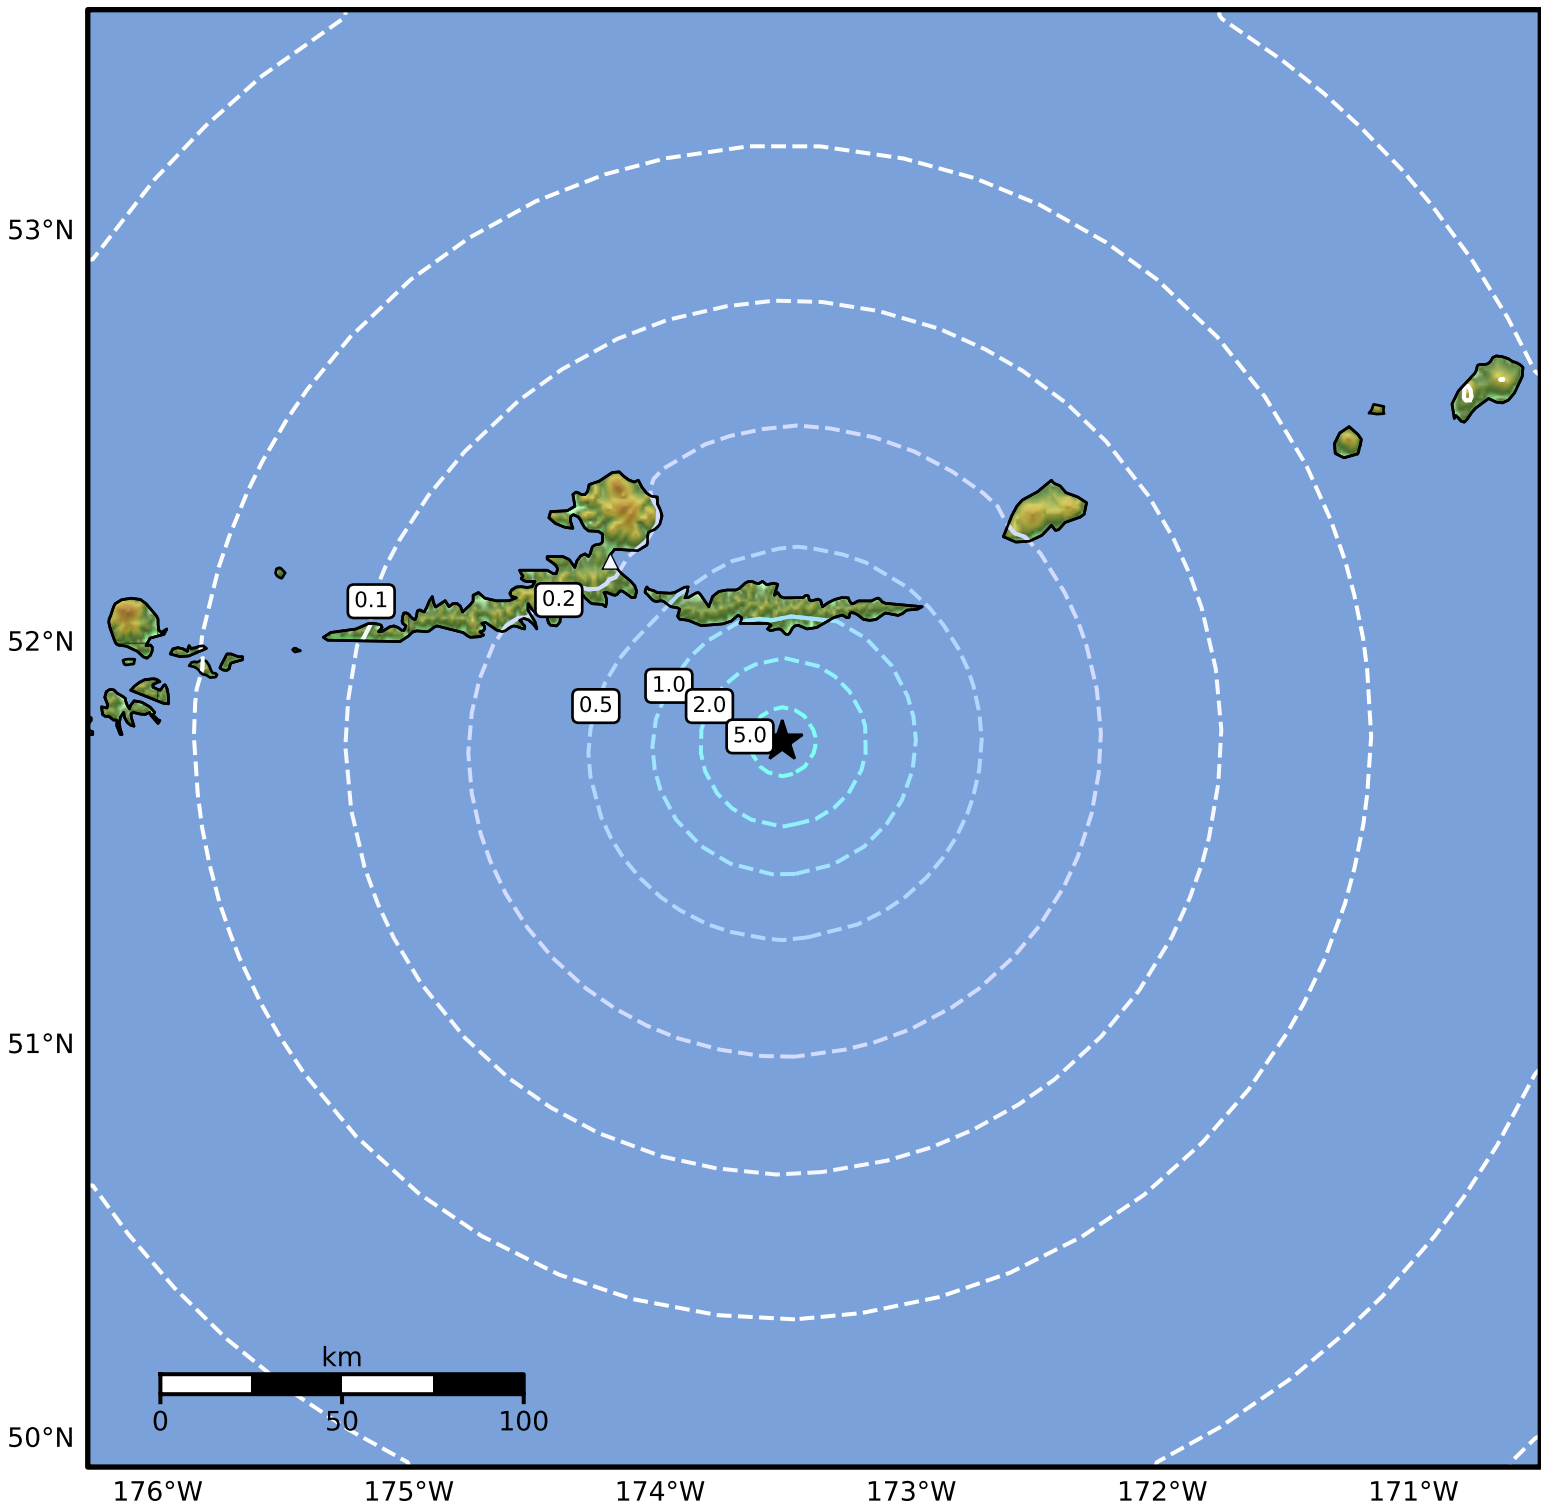

0.3 Second Peak Spectral Acceleration Map Alaska Earthquake Center
 ShakeMap: 67 km (42 miles) SE of Atka
 Sep 06, 2024 17:16:17 UTC M4.6 N51.76 W173.51 Depth: 10.6km ID:ak024bhqklg

SA(0.3) (%g)	0.1	0.2	0.5	1	2	5	10	20	50	100	200

Scale based on Worden et al. (2012)

Version 2: Processed 2024-09-06T18:02:46Z

△ Seismic Instrument ○ Reported Intensity

★ Epicenter