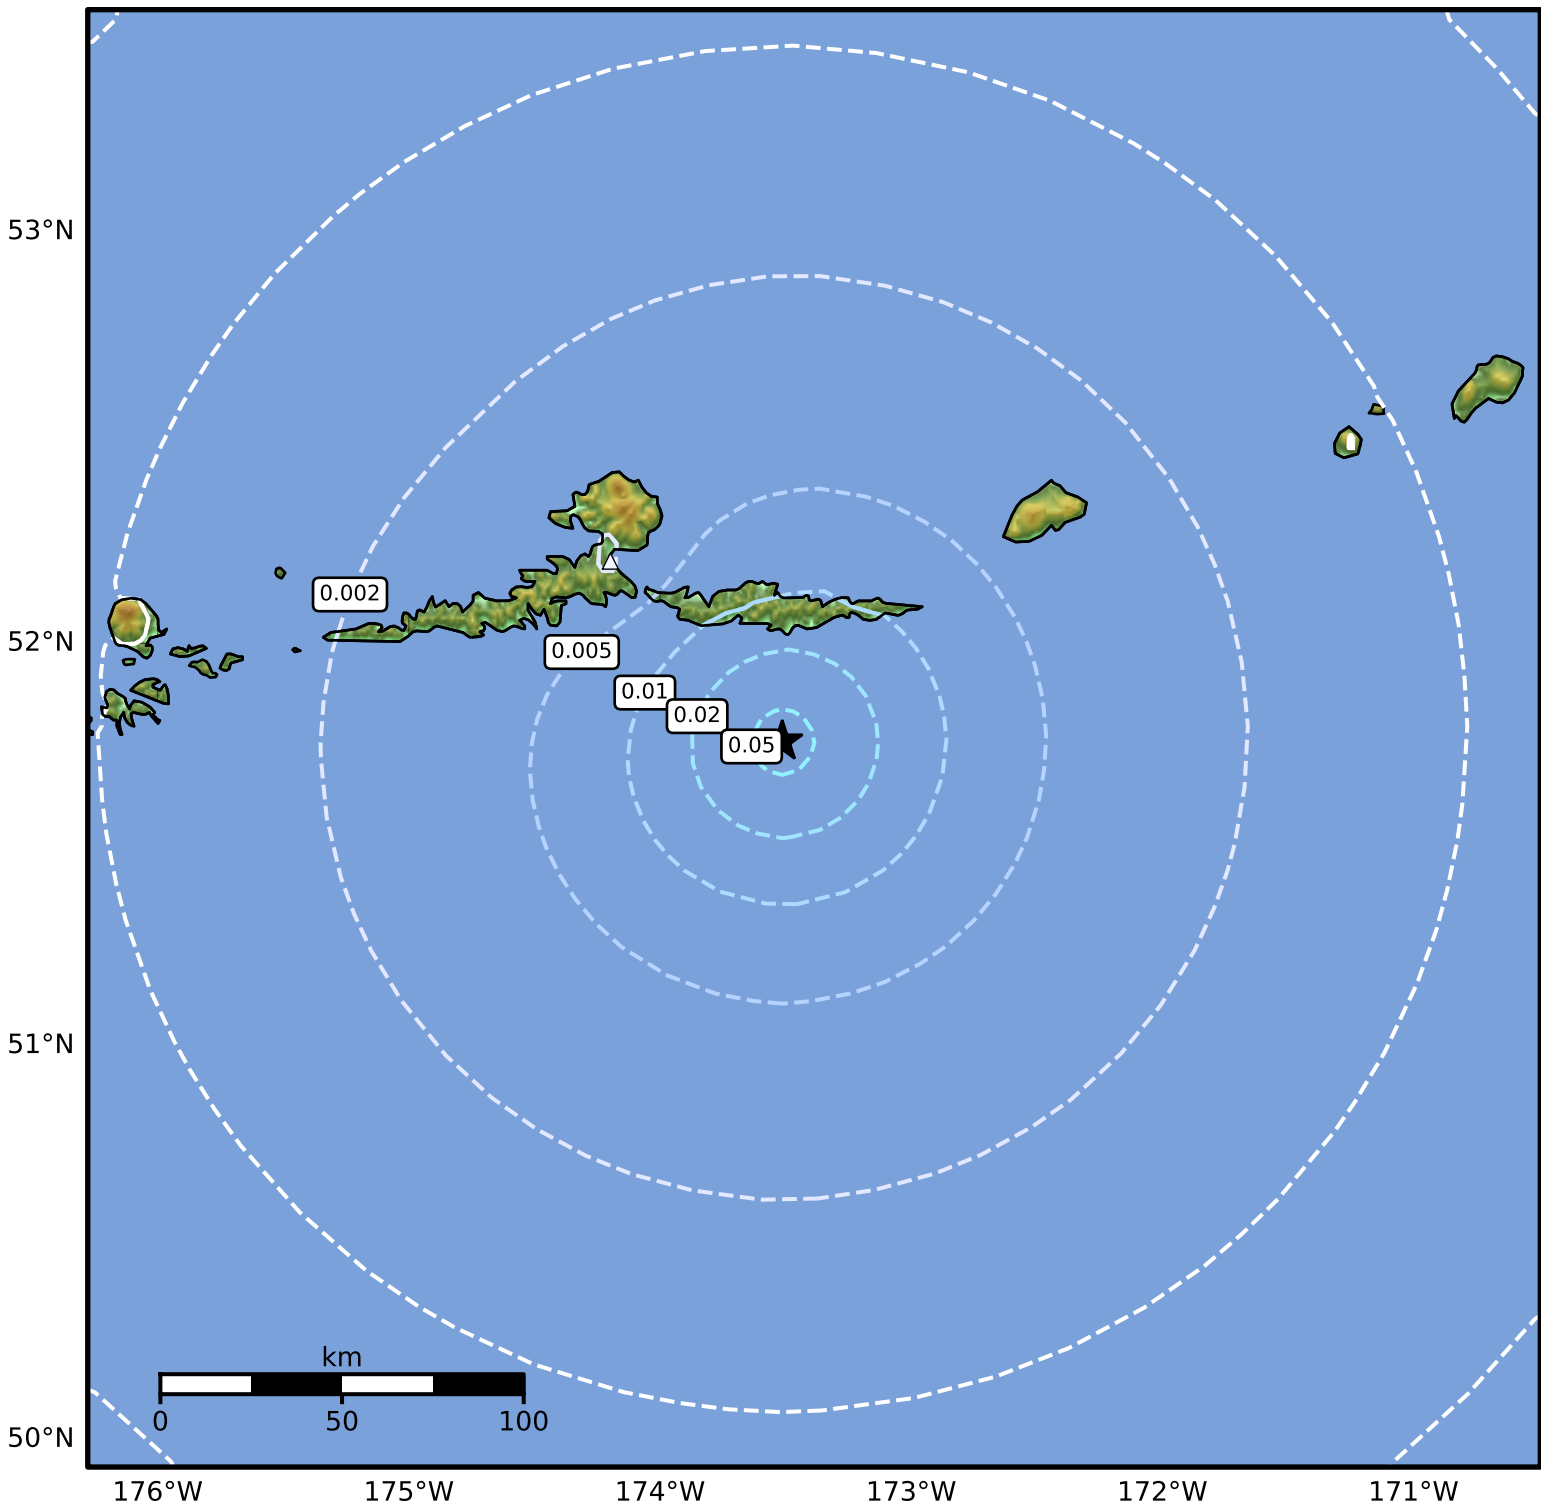

3.0 Second Peak Spectral Acceleration Map Alaska Earthquake Center
 ShakeMap: 67 km (42 miles) SE of Atka
 Sep 06, 2024 17:16:17 UTC M4.6 N51.76 W173.51 Depth: 10.6km ID:ak024bhqklg

SA(3.0) (%g)	0.1	0.2	0.5	1	2	5	10	20	50

Scale based on Worden et al. (2012)

Version 2: Processed 2024-09-06T18:02:46Z

△ Seismic Instrument ○ Reported Intensity

★ Epicenter