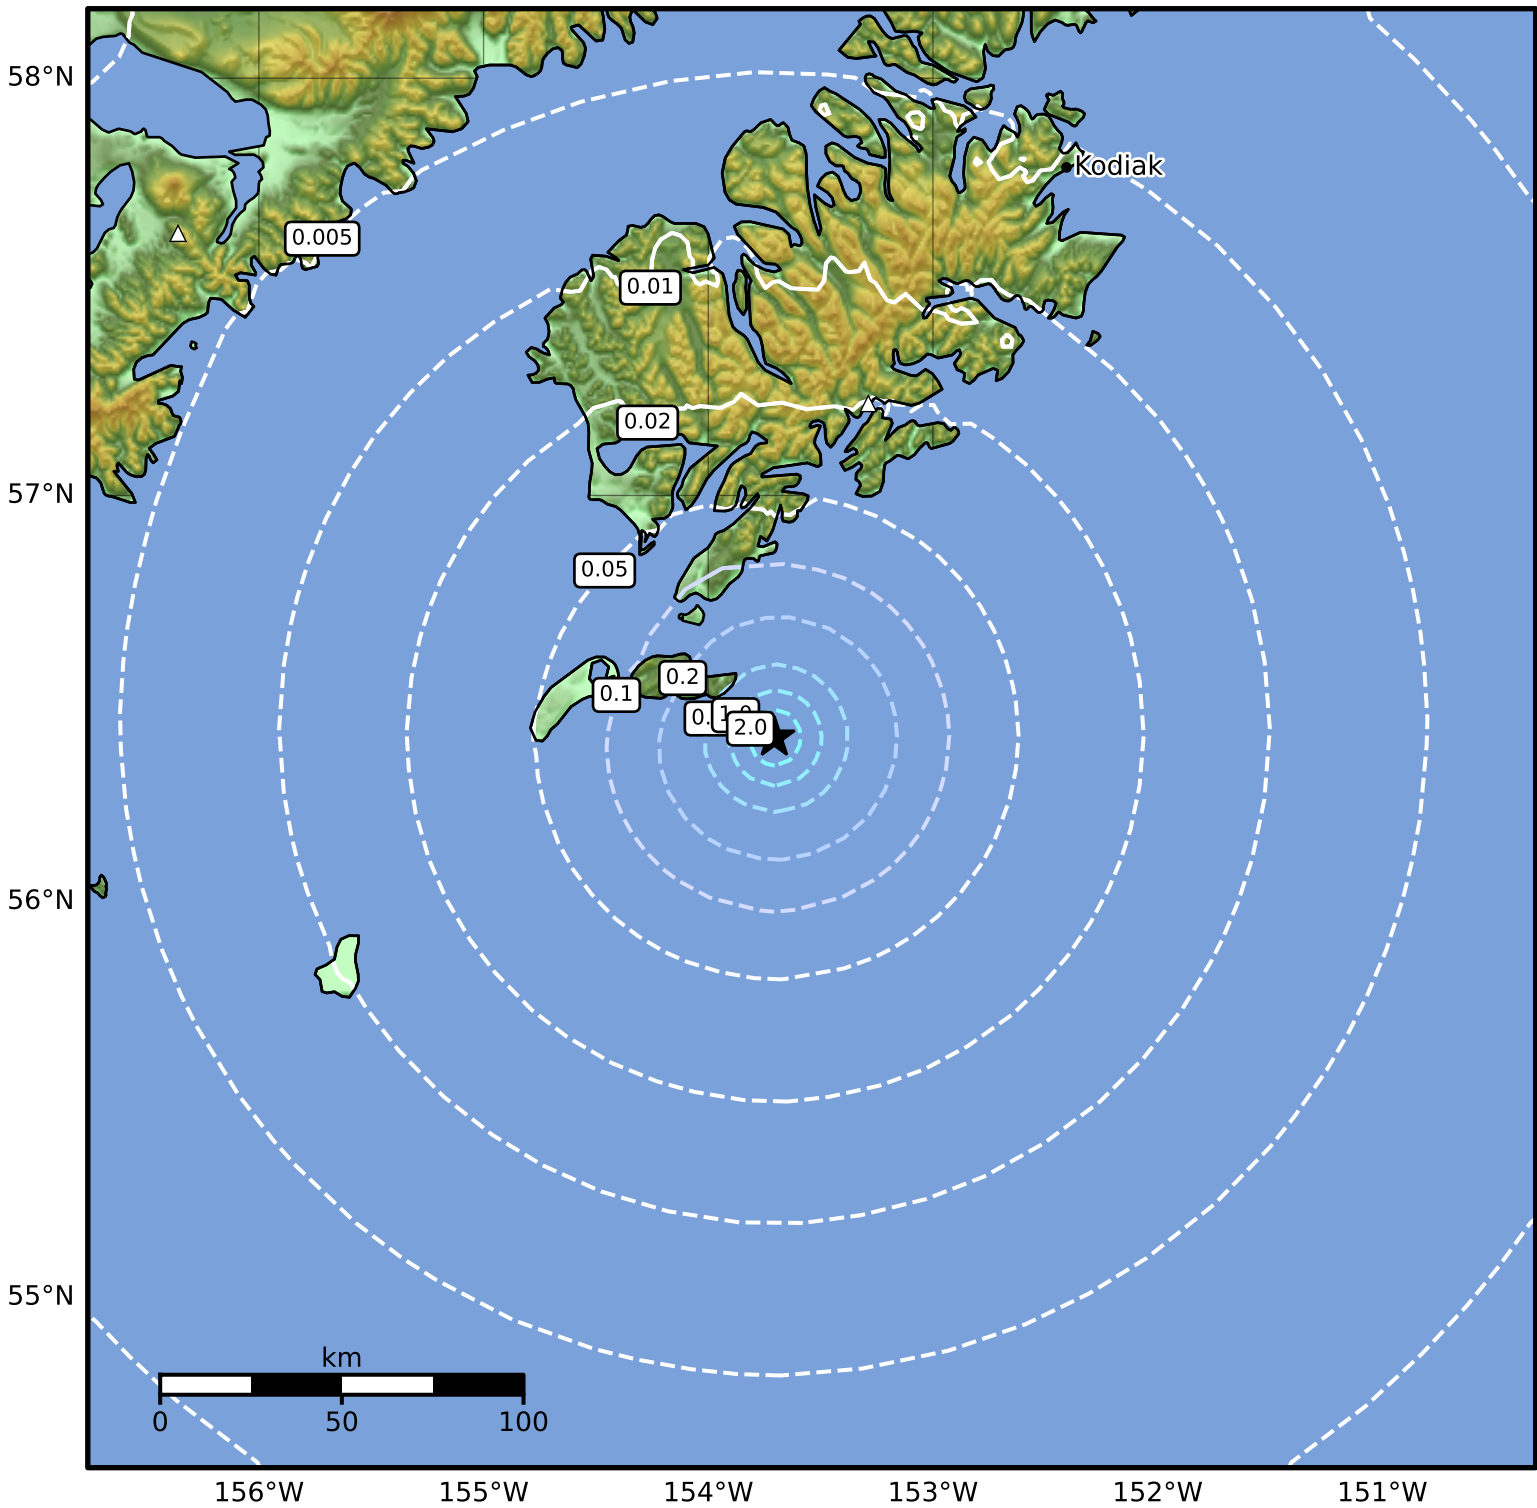

Peak Ground Acceleration Map Alaska Earthquake Center
ShakeMap: 66 km (41 miles) SSE of Akhiok
Sep 07, 2024 21:14:36 UTC M3.9 N56.41 W153.71 Depth: 5.0km ID:ak024bjghahf

PGA (%g)	0.1	0.2	0.5	1	2	5	10	20	50	100	200
----------	-----	-----	-----	---	---	---	----	----	----	-----	-----

Scale based on Worden et al. (2012)

Version 1: Processed 2024-09-07T21:33:25Z

△ Seismic Instrument ○ Reported Intensity

★ Epicenter