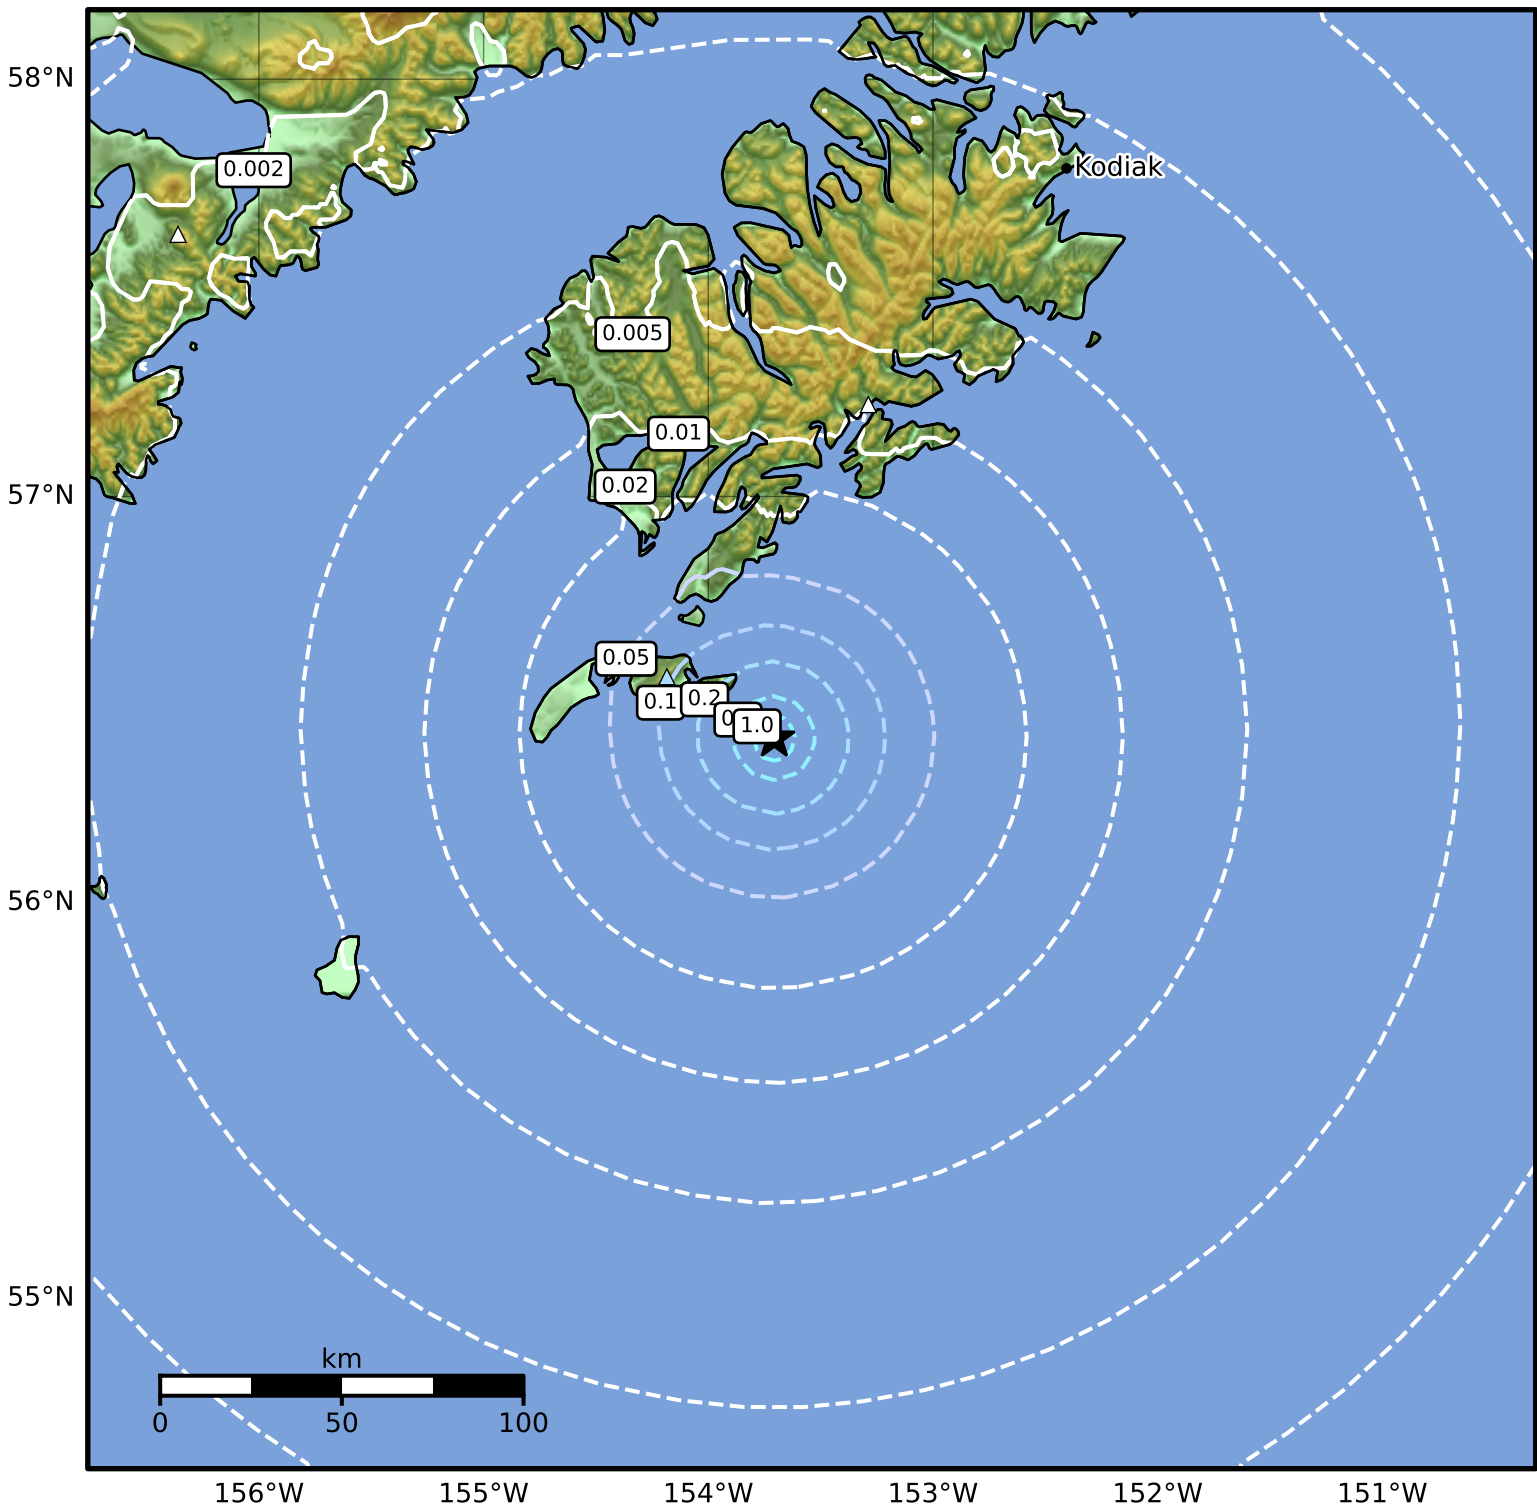

Peak Ground Velocity Map Alaska Earthquake Center
ShakeMap: 66 km (41 miles) SSE of Akhiok
Sep 07, 2024 21:14:36 UTC M3.9 N56.41 W153.71 Depth: 5.0km ID:ak024bjghahf

PGV (cm/s)	0.1	0.2	0.5	1	2	5	10	20	50	100	200
------------	-----	-----	-----	---	---	---	----	----	----	-----	-----

Scale based on Worden et al. (2012)

Version 1: Processed 2024-09-07T21:33:25Z

△ Seismic Instrument ○ Reported Intensity

★ Epicenter