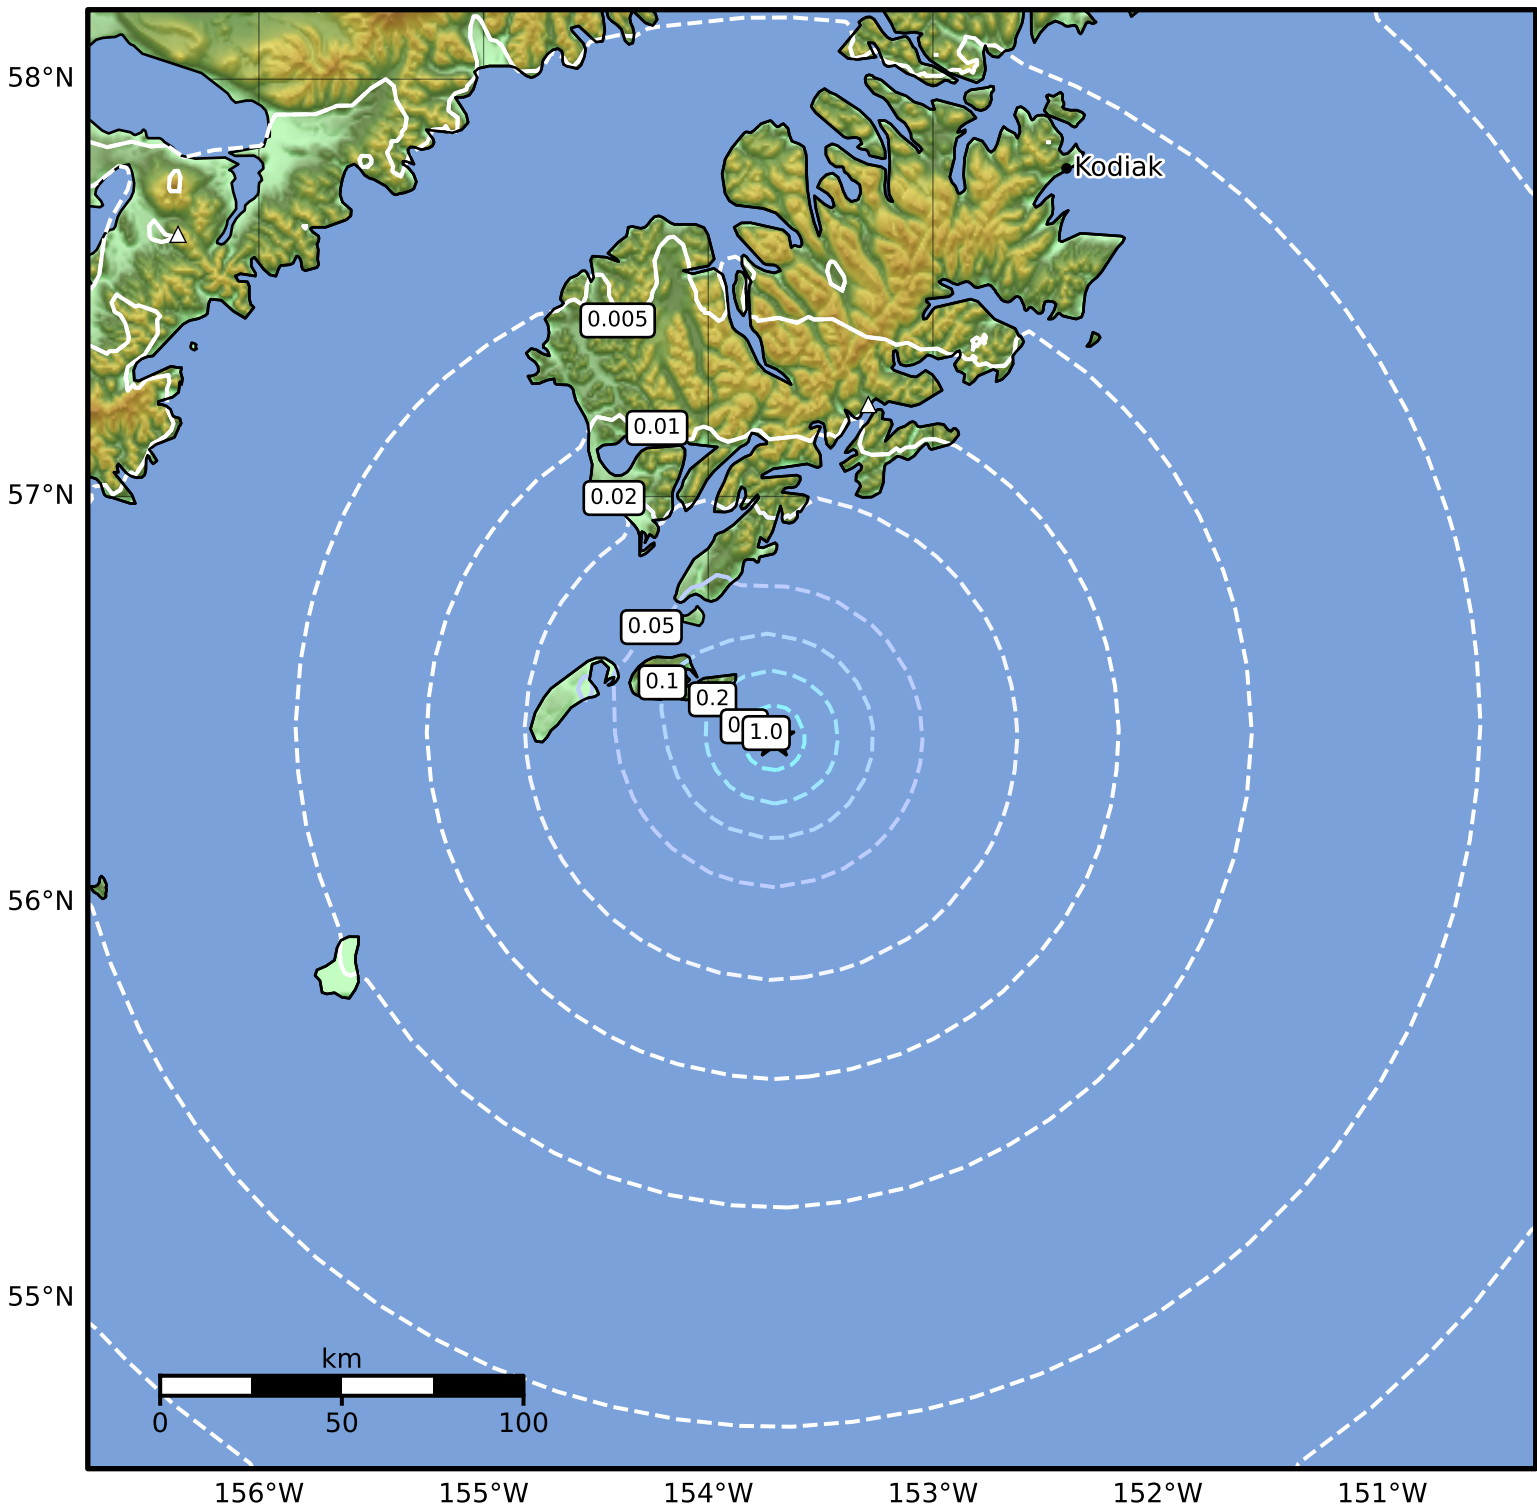

1.0 Second Peak Spectral Acceleration Map Alaska Earthquake Center  
ShakeMap: 66 km (41 miles) SSE of Akhiok  
Sep 07, 2024 21:14:36 UTC M3.9 N56.41 W153.71 Depth: 5.0km ID:ak024bjghahf

SA(1.0) (%g)	0.1	0.2	0.5	1	2	5	10	20	50	100	200
--------------	-----	-----	-----	---	---	---	----	----	----	-----	-----

Scale based on Worden et al. (2012)

Version 1: Processed 2024-09-07T21:33:25Z

△ Seismic Instrument ○ Reported Intensity

★ Epicenter