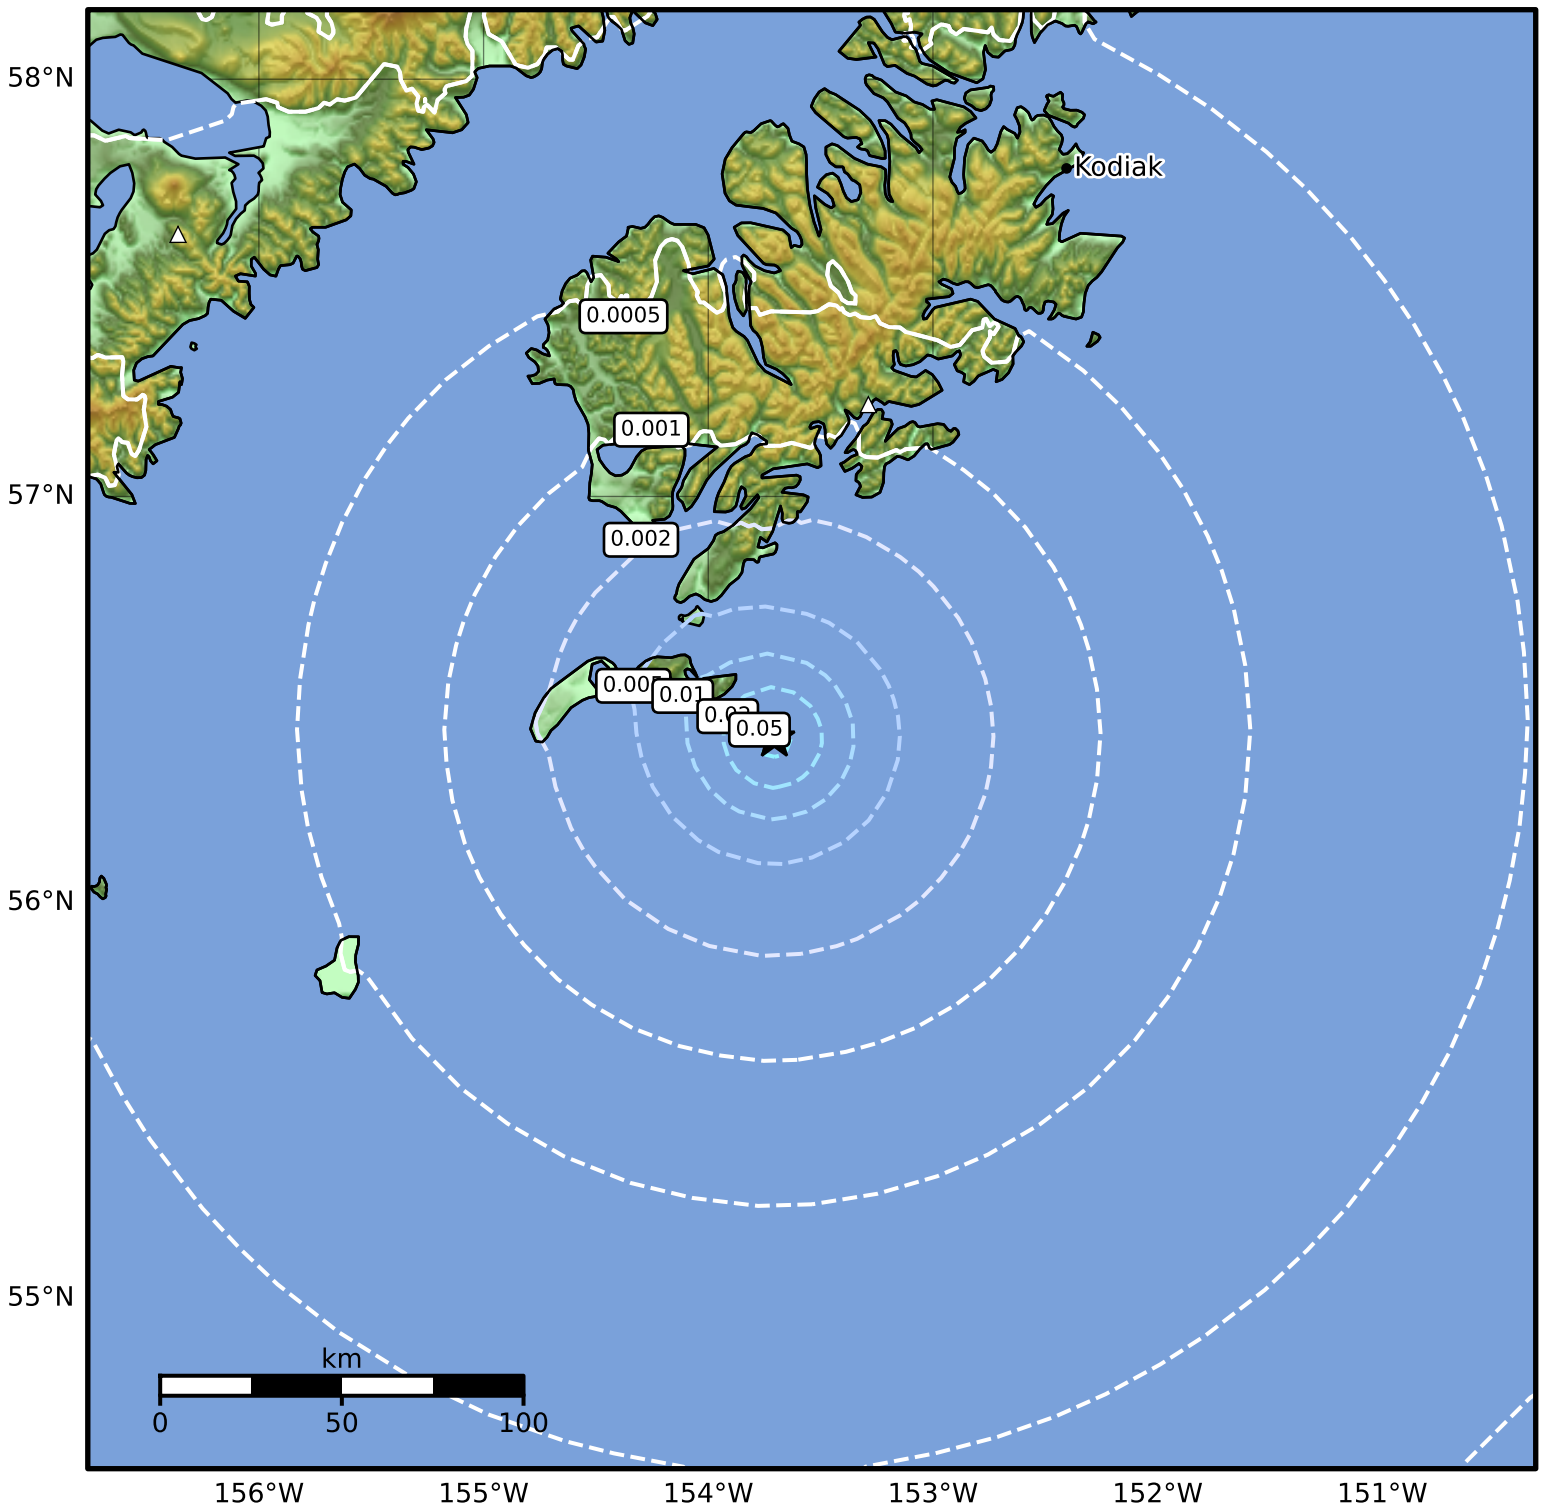

3.0 Second Peak Spectral Acceleration Map Alaska Earthquake Center  
ShakeMap: 66 km (41 miles) SSE of Akhiok  
Sep 07, 2024 21:14:36 UTC M3.9 N56.41 W153.71 Depth: 5.0km ID:ak024bjghahf

SA(3.0) (%g)	0.1	0.2	0.5	1	2	5	10	20	50
--------------	-----	-----	-----	---	---	---	----	----	----

Scale based on Worden et al. (2012)

△ Seismic Instrument ○ Reported Intensity

★ Epicenter

Version 1: Processed 2024-09-07T21:33:25Z