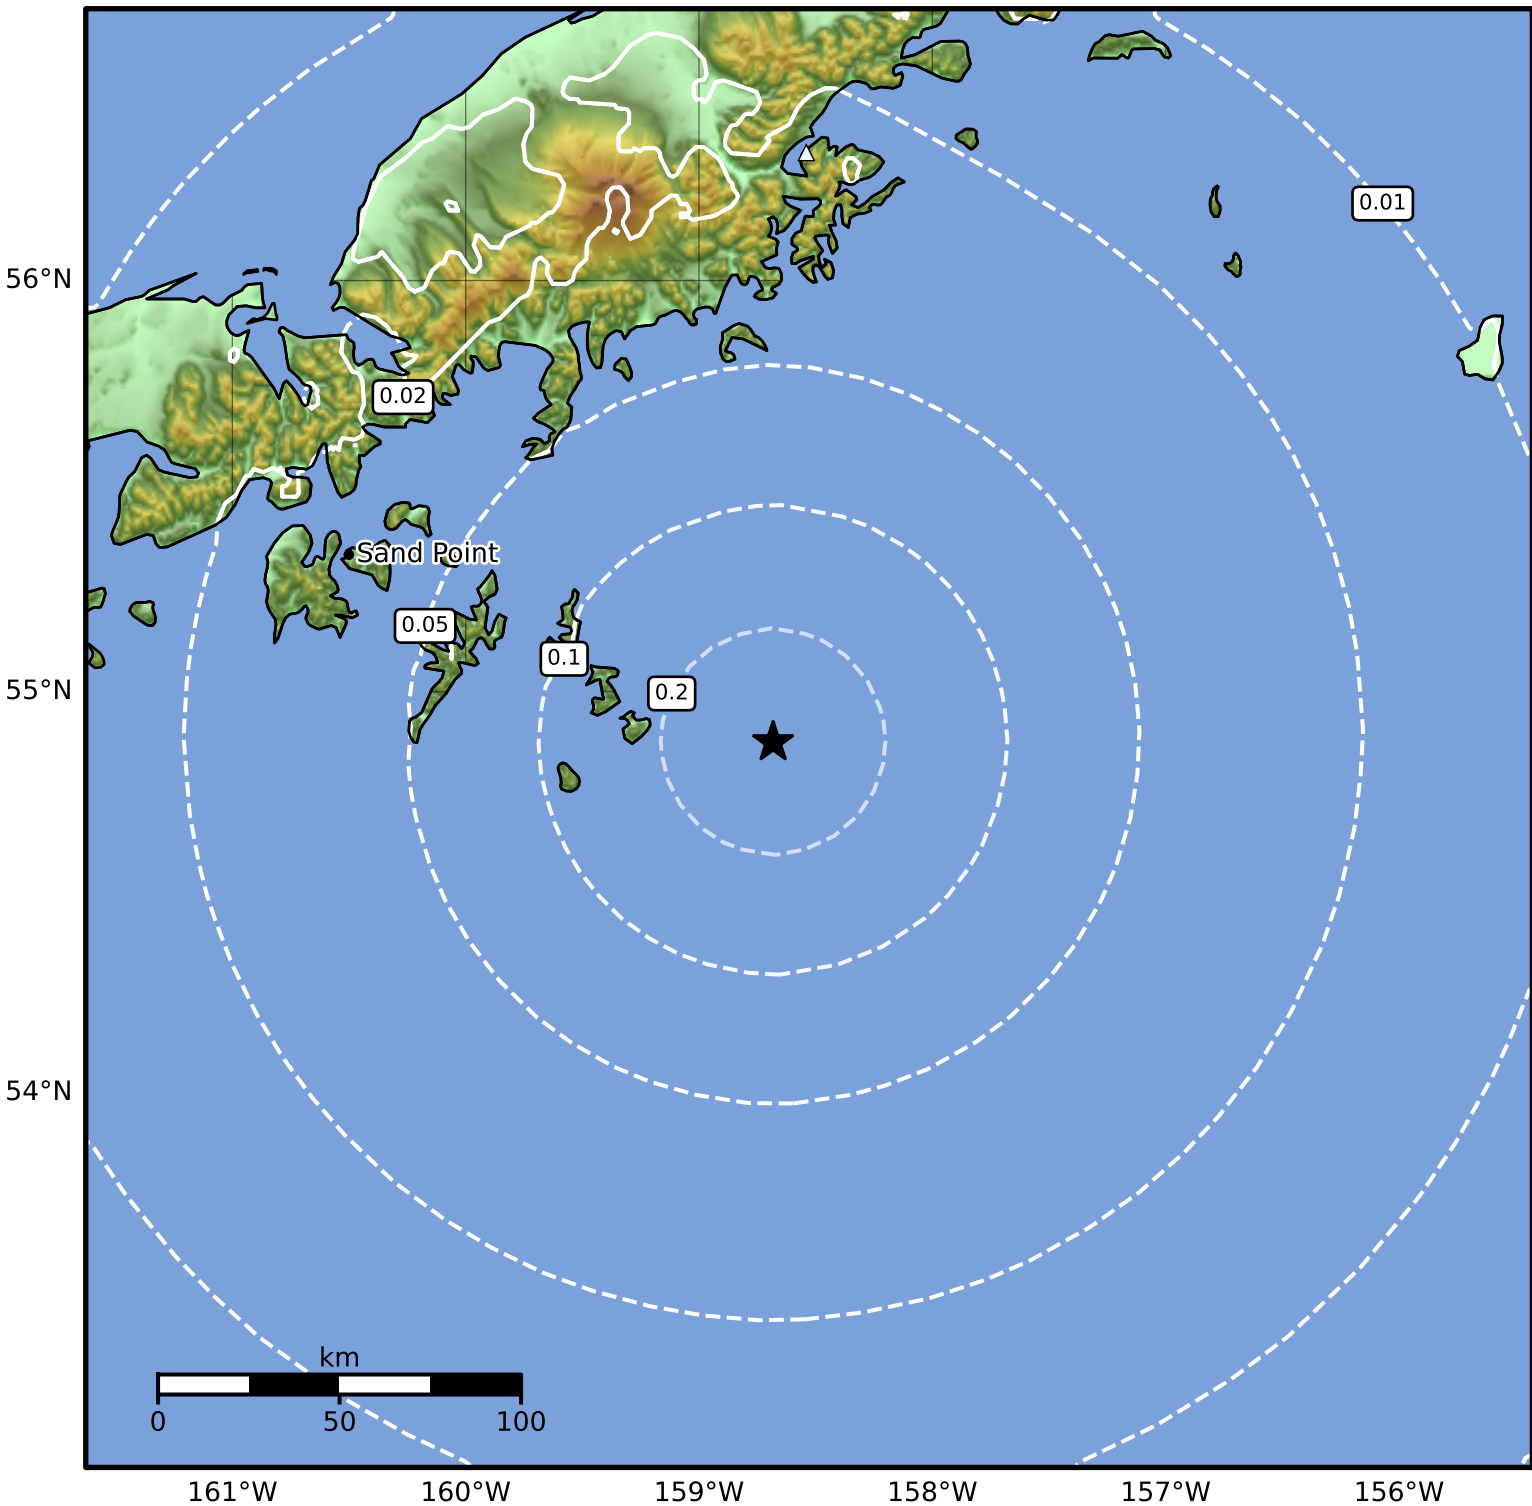

0.3 Second Peak Spectral Acceleration Map Alaska Earthquake Center
 ShakeMap: 118 km (73 miles) SSE of Perryville
 Sep 07, 2024 23:42:56 UTC M3.6 N54.88 W158.68 Depth: 48.6km ID:ak024bjhu6mh

SA(0.3) (%g)	0.1	0.2	0.5	1	2	5	10	20	50	100	200
--------------	-----	-----	-----	---	---	---	----	----	----	-----	-----

Scale based on Worden et al. (2012)

Version 1: Processed 2024-09-07T23:46:58Z

△ Seismic Instrument ○ Reported Intensity

★ Epicenter