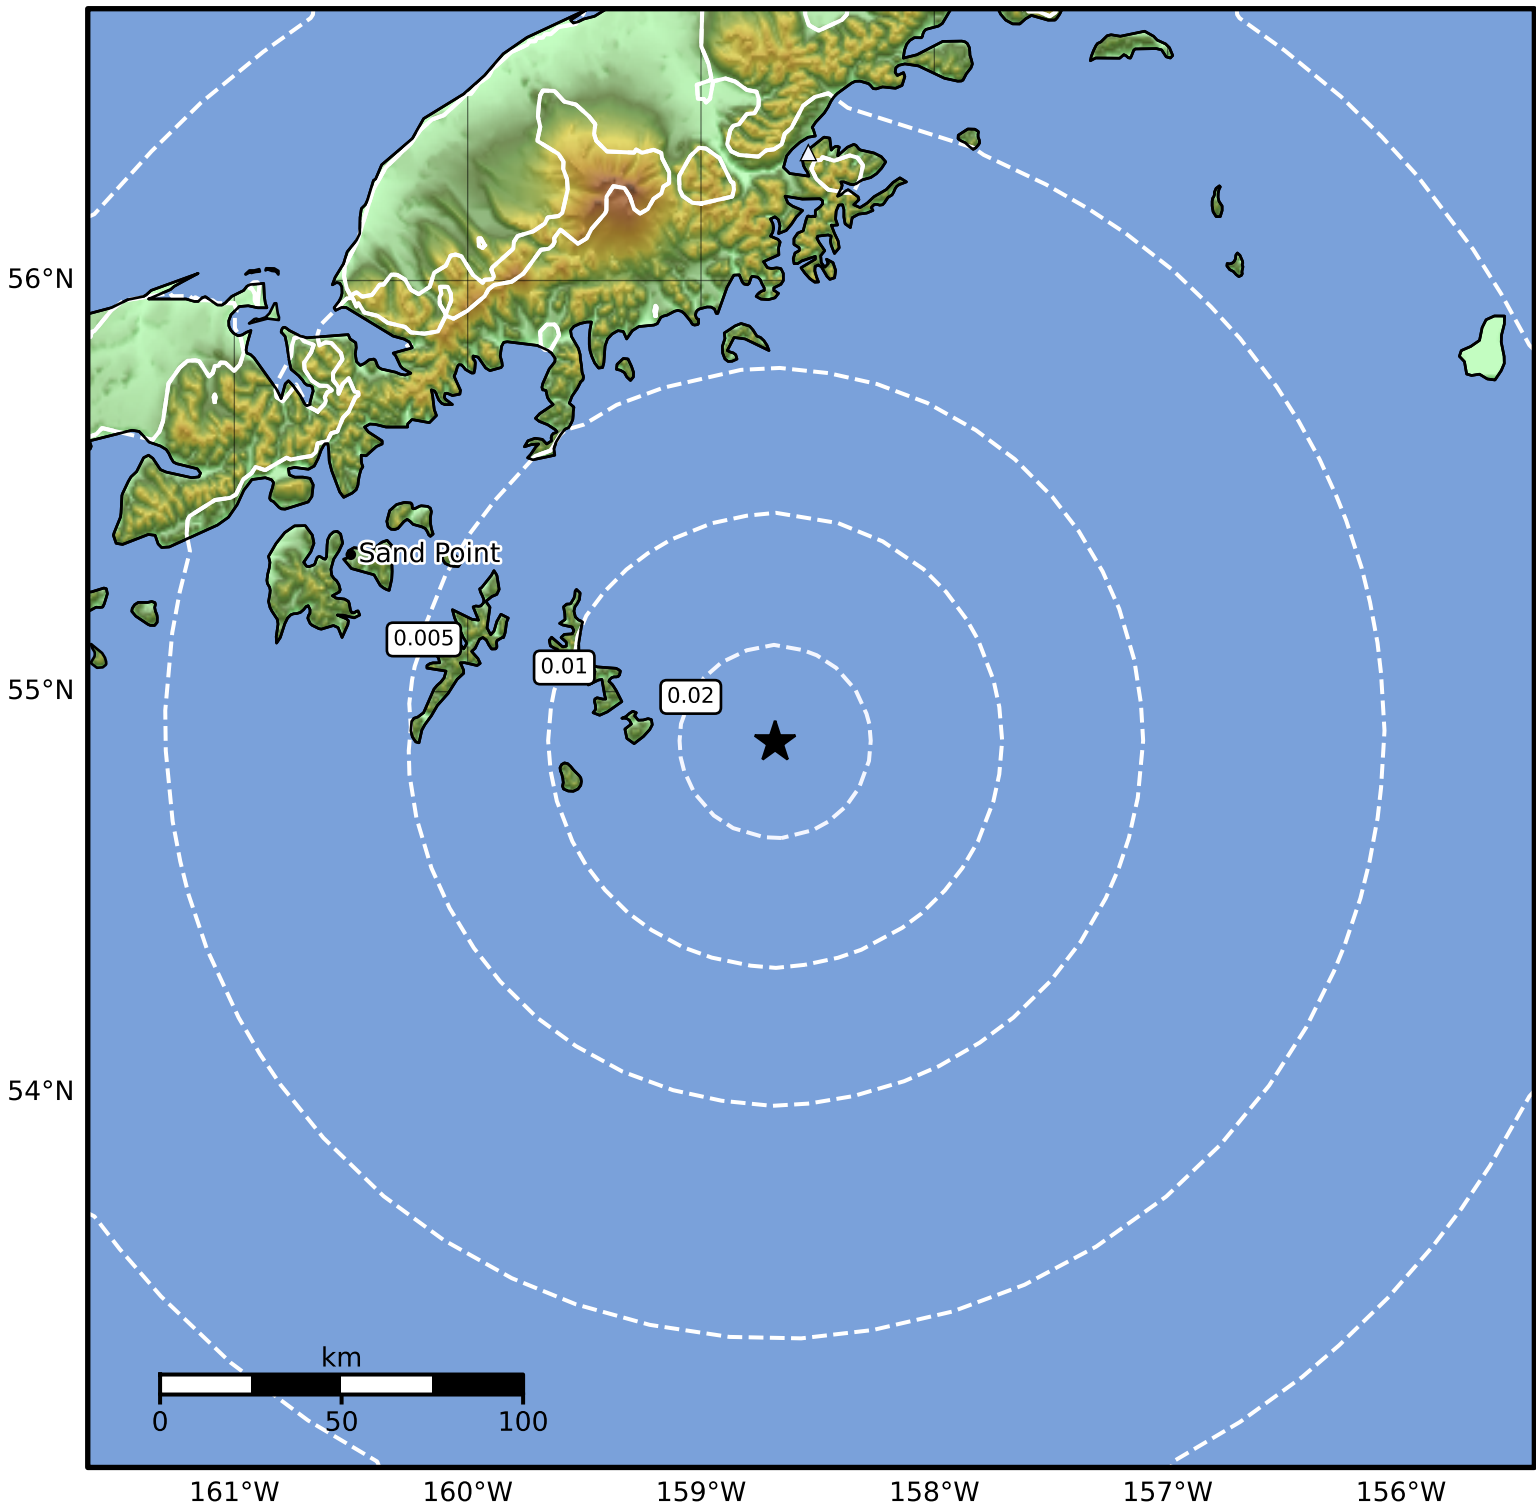

1.0 Second Peak Spectral Acceleration Map Alaska Earthquake Center
ShakeMap: 118 km (73 miles) SSE of Perryville
Sep 07, 2024 23:42:56 UTC M3.6 N54.88 W158.68 Depth: 48.6km ID:ak024bjhu6mh

SA(1.0) (%g)	0.1	0.2	0.5	1	2	5	10	20	50	100	200
---------------------	------------	------------	------------	----------	----------	----------	-----------	-----------	-----------	------------	------------

Scale based on Worden et al. (2012)

Version 1: Processed 2024-09-07T23:46:58Z

△ Seismic Instrument ○ Reported Intensity

★ Epicenter