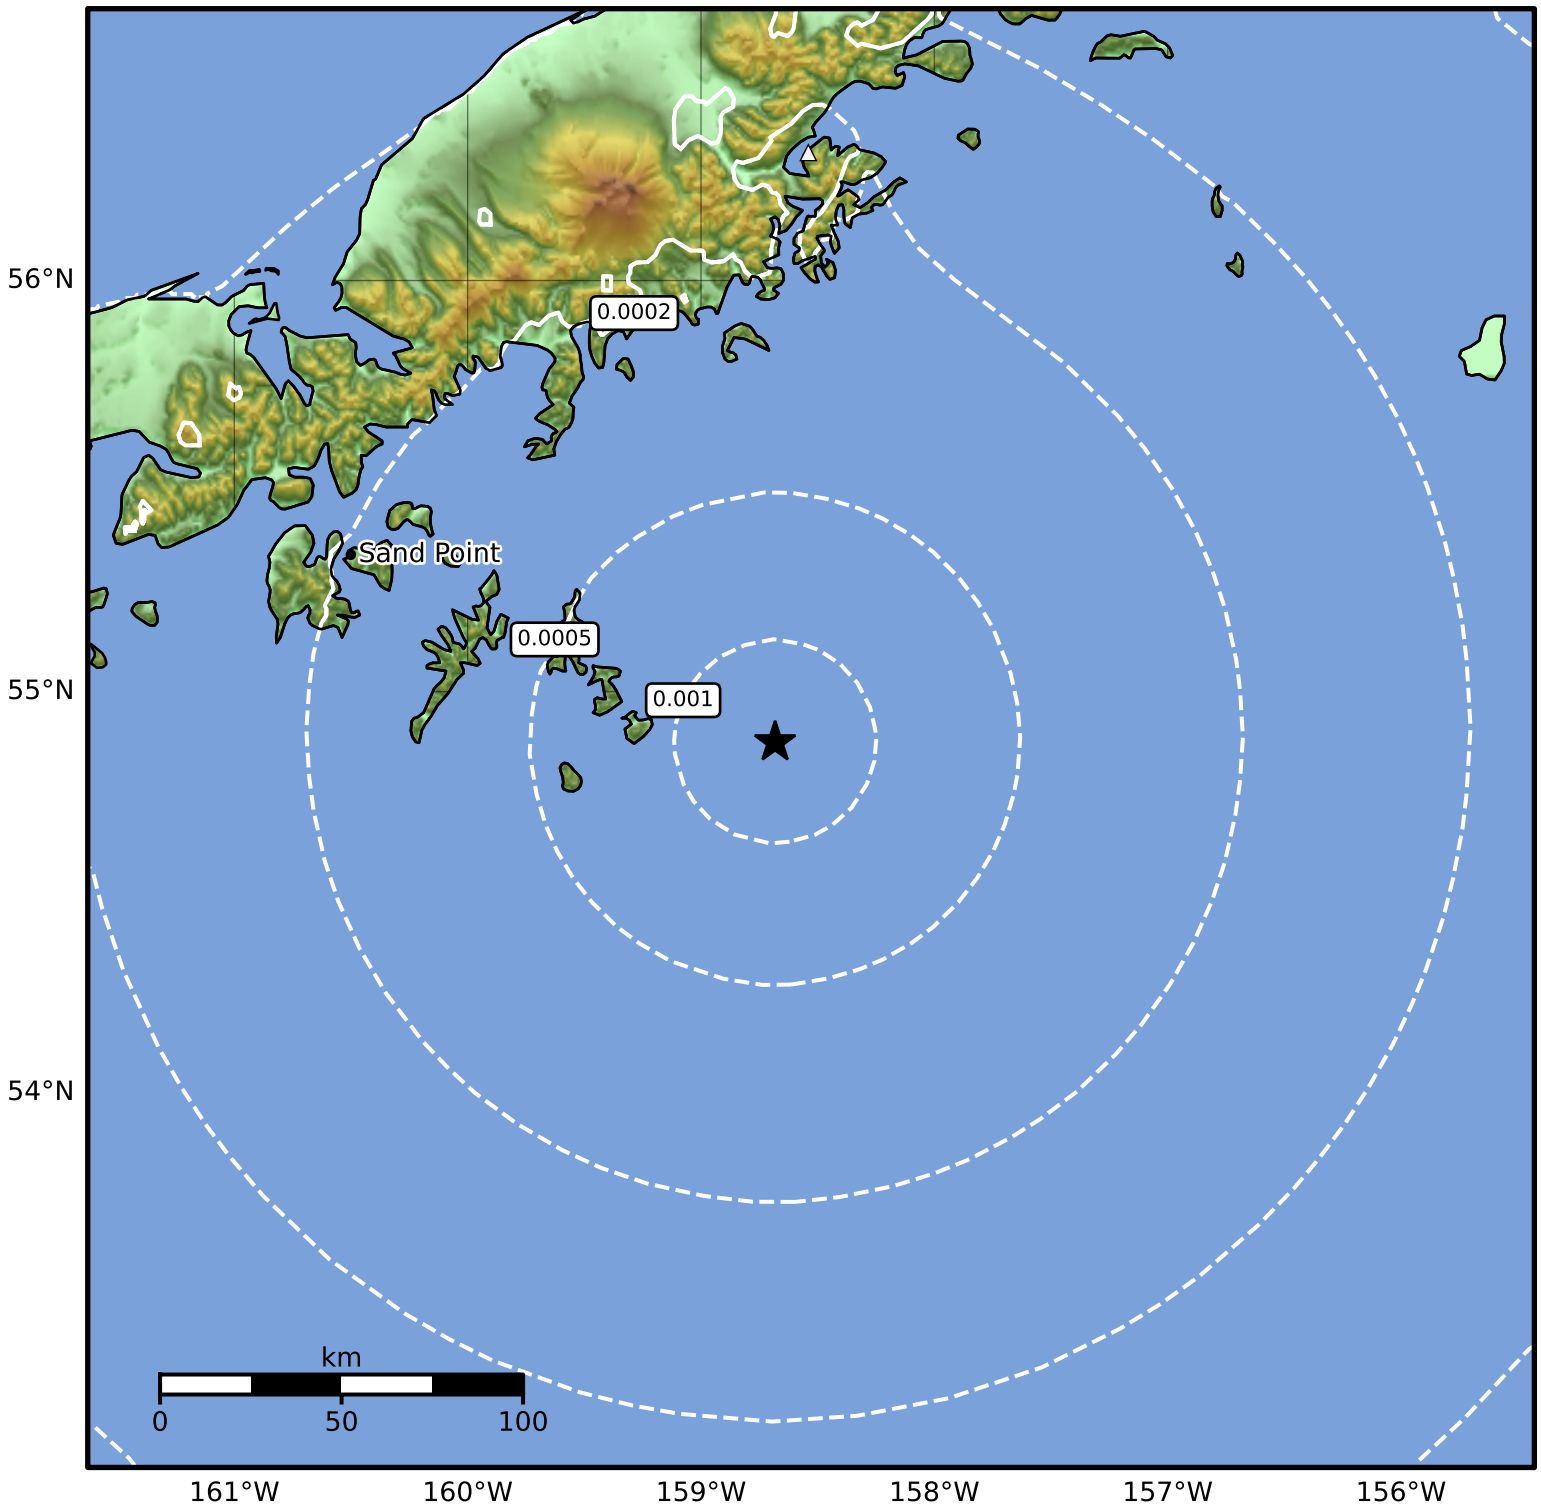

3.0 Second Peak Spectral Acceleration Map Alaska Earthquake Center  
ShakeMap: 118 km (73 miles) SSE of Perryville  
Sep 07, 2024 23:42:56 UTC M3.6 N54.88 W158.68 Depth: 48.6km ID:ak024bjhu6mh

SA(3.0) (%g)	0.1	0.2	0.5	1	2	5	10	20	50
--------------	-----	-----	-----	---	---	---	----	----	----

Scale based on Worden et al. (2012)

Version 1: Processed 2024-09-07T23:46:58Z

△ Seismic Instrument ○ Reported Intensity

★ Epicenter