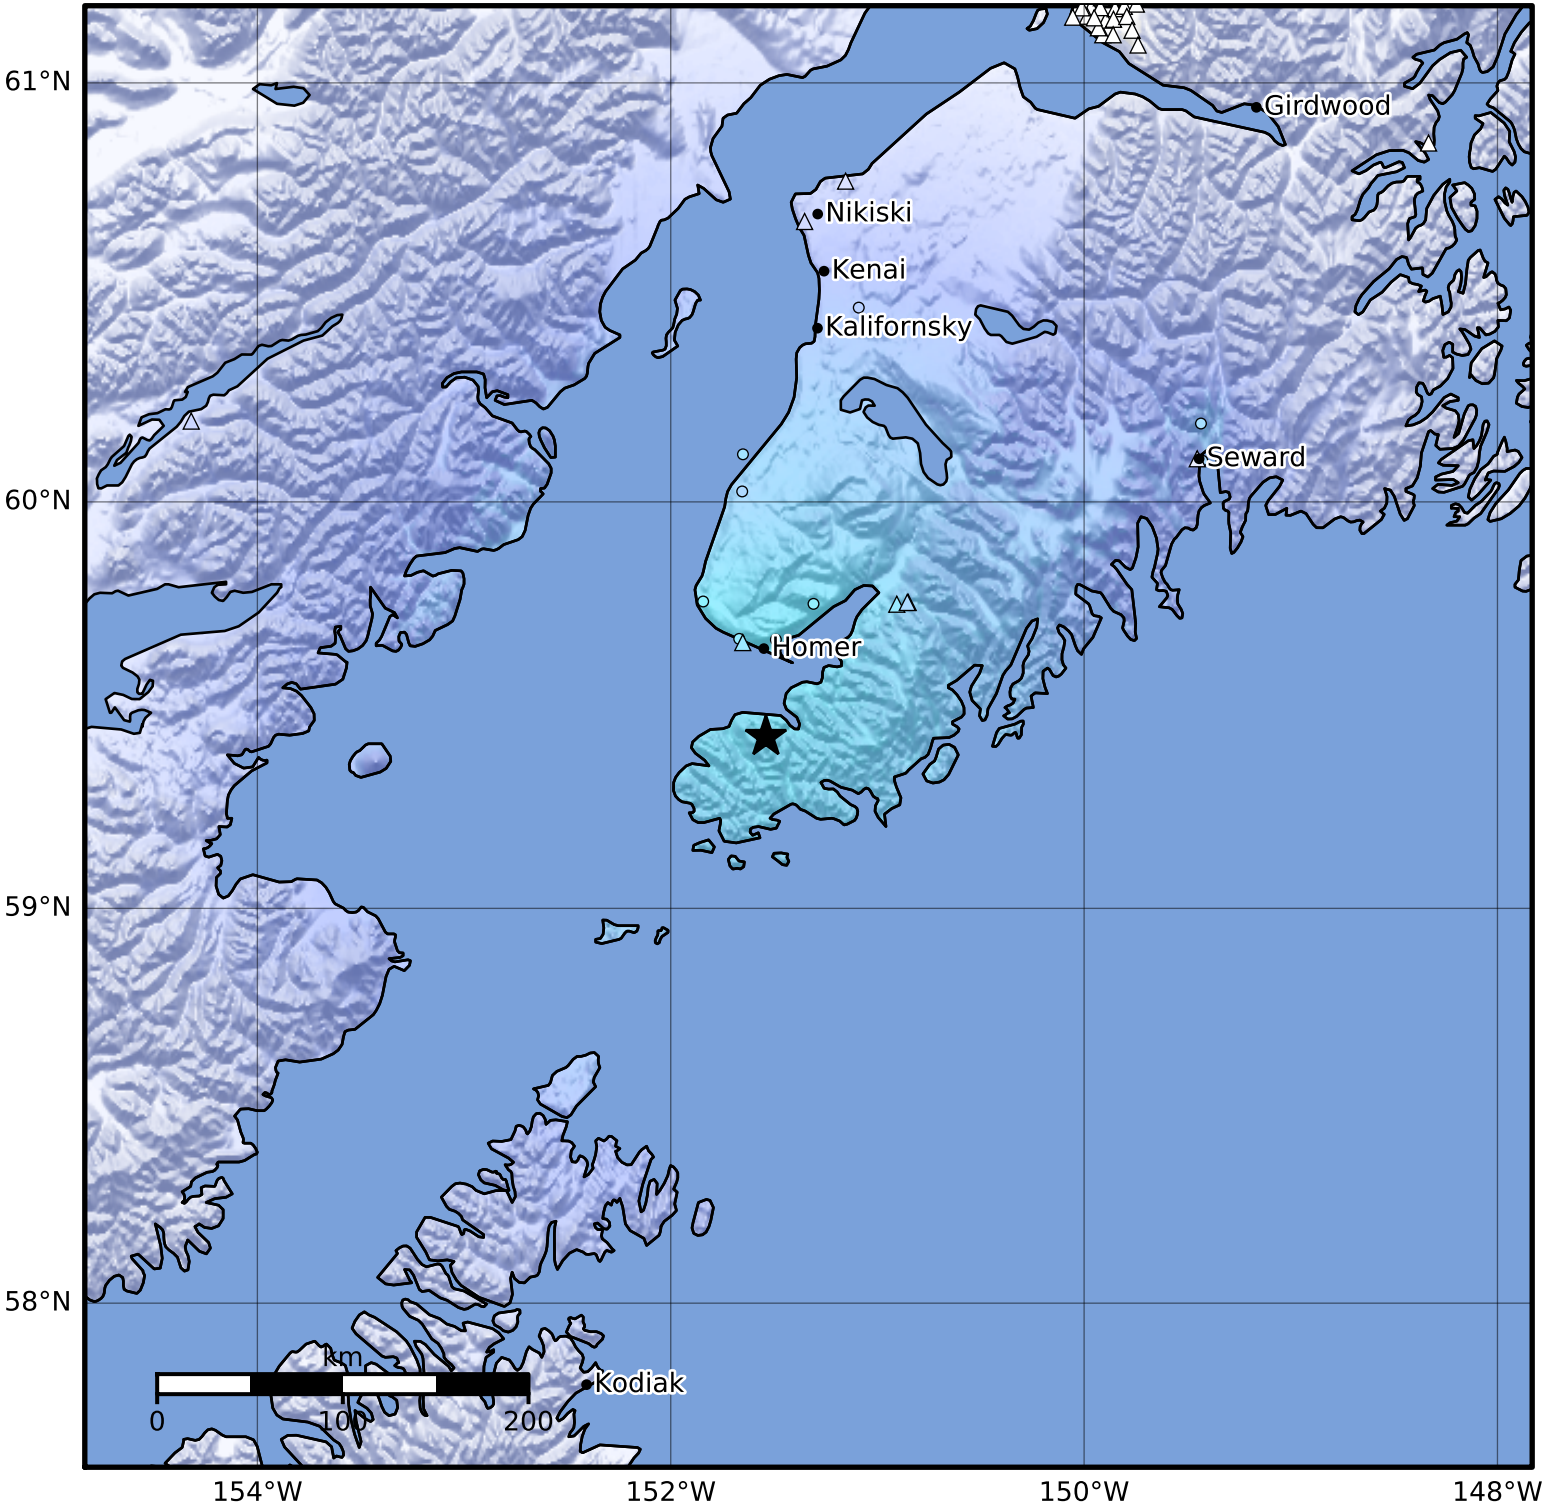

Macroseismic Intensity Map Alaska Earthquake Center  
 ShakeMap: 10 km (6 miles) E of Seldovia  
 Jan 07, 2024 05:50:08 UTC M4.3 N59.43 W151.54 Depth: 43.3km ID:ak024bo1buk

SHAKING	Not felt	Weak	Light	Moderate	Strong	Very strong	Severe	Violent	Extreme
DAMAGE	None	None	None	Very light	Light	Moderate	Moderate/heavy	Heavy	Very heavy
PGA(%g)	<0.0464	0.297	2.76	6.2	11.5	21.5	40.1	74.7	>139
PGV(cm/s)	<0.0215	0.135	1.41	4.65	9.64	20	41.4	85.8	>178
INTENSITY	<b>I</b>	<b>II-III</b>	<b>IV</b>	<b>V</b>	<b>VI</b>	<b>VII</b>	<b>VIII</b>	<b>IX</b>	<b>X+</b>

Scale based on Worden et al. (2012)

Version 2: Processed 2024-01-07T06:10:03Z

△ Seismic Instrument ○ Reported Intensity

★ Epicenter