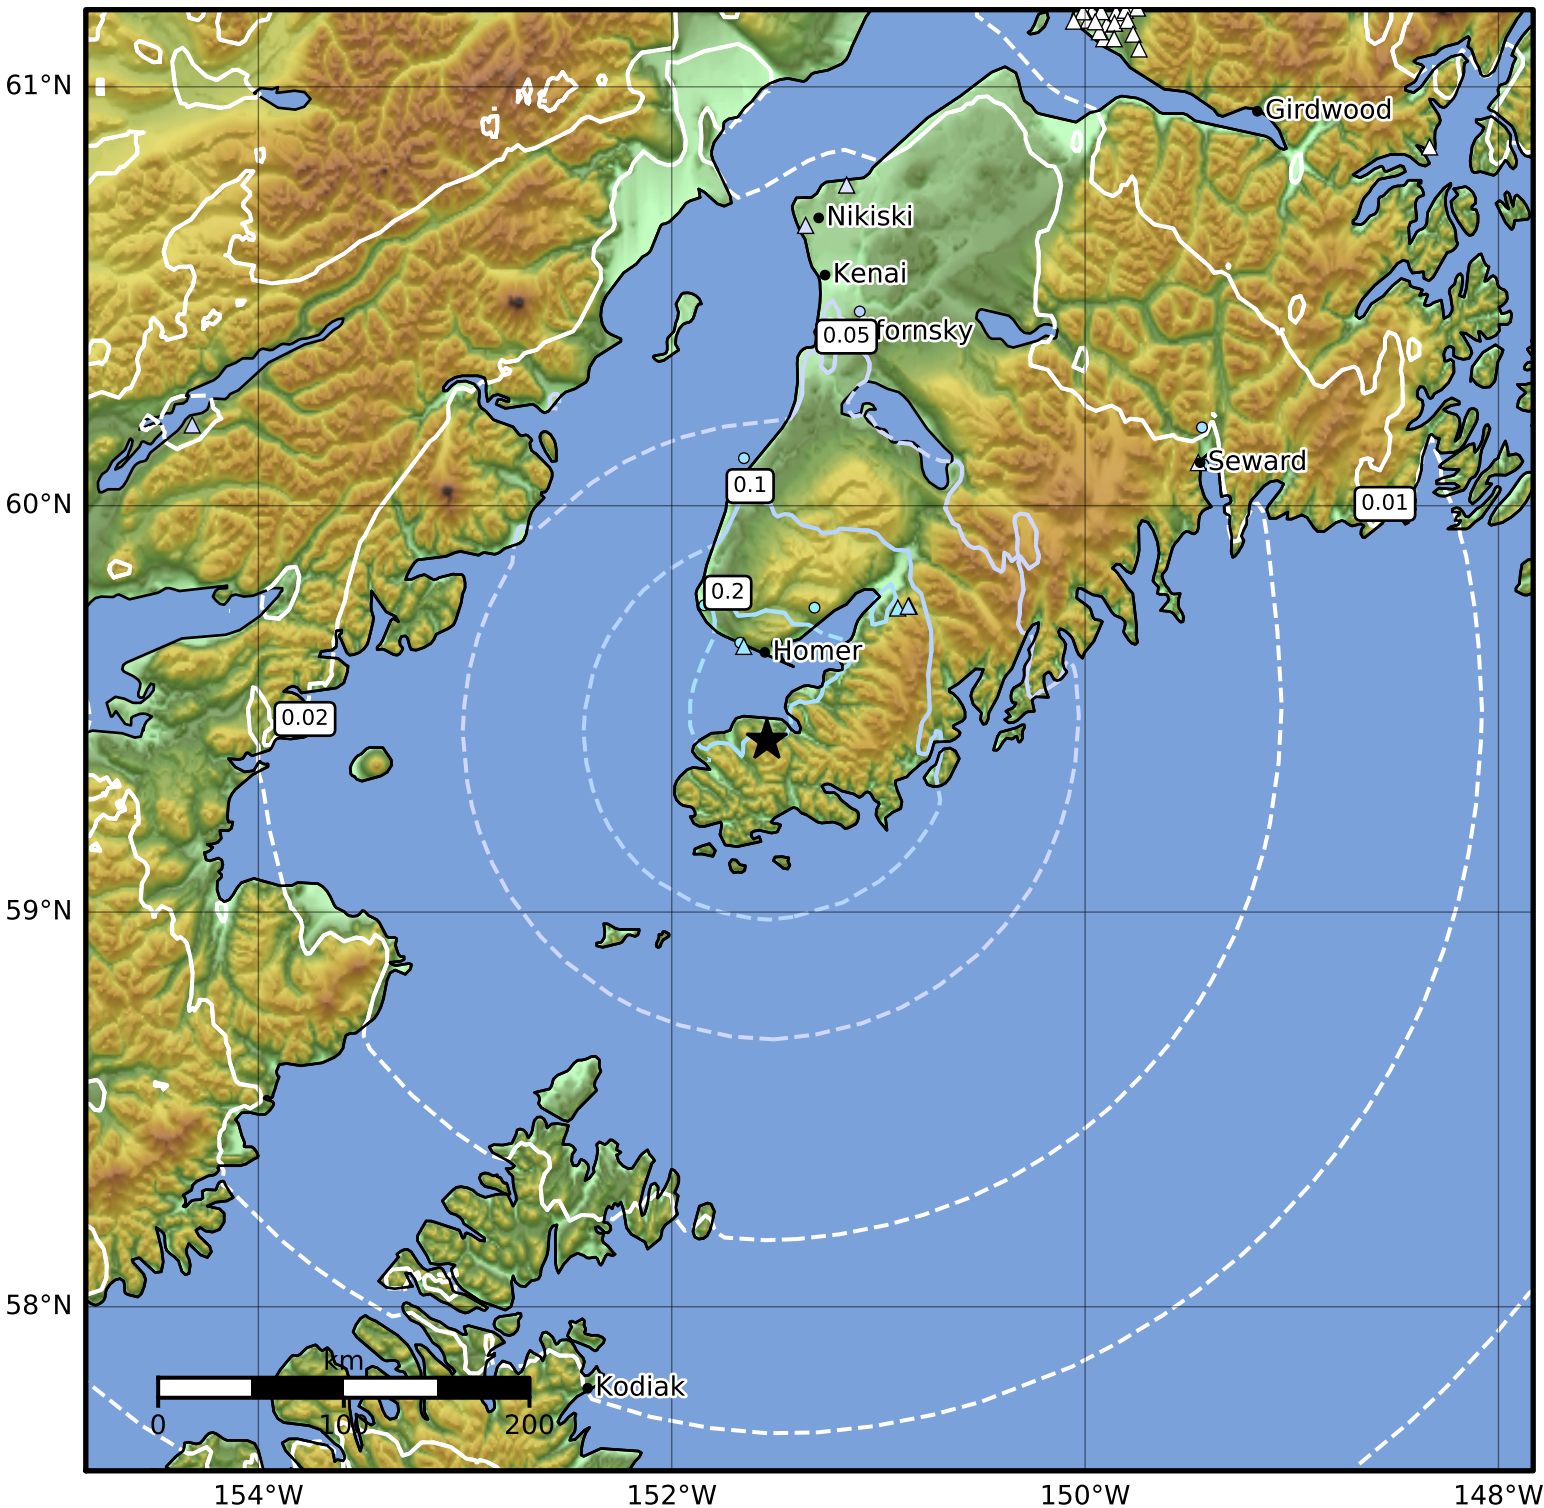

Peak Ground Velocity Map Alaska Earthquake Center
 ShakeMap: 10 km (6 miles) E of Seldovia
 Jan 07, 2024 05:50:08 UTC M4.3 N59.43 W151.54 Depth: 43.3km ID:ak024bo1buk

PGV (cm/s)	0.1	0.2	0.5	1	2	5	10	20	50	100	200
------------	-----	-----	-----	---	---	---	----	----	----	-----	-----

Scale based on Worden et al. (2012)

△ Seismic Instrument ○ Reported Intensity

★ Epicenter

Version 2: Processed 2024-01-07T06:10:03Z