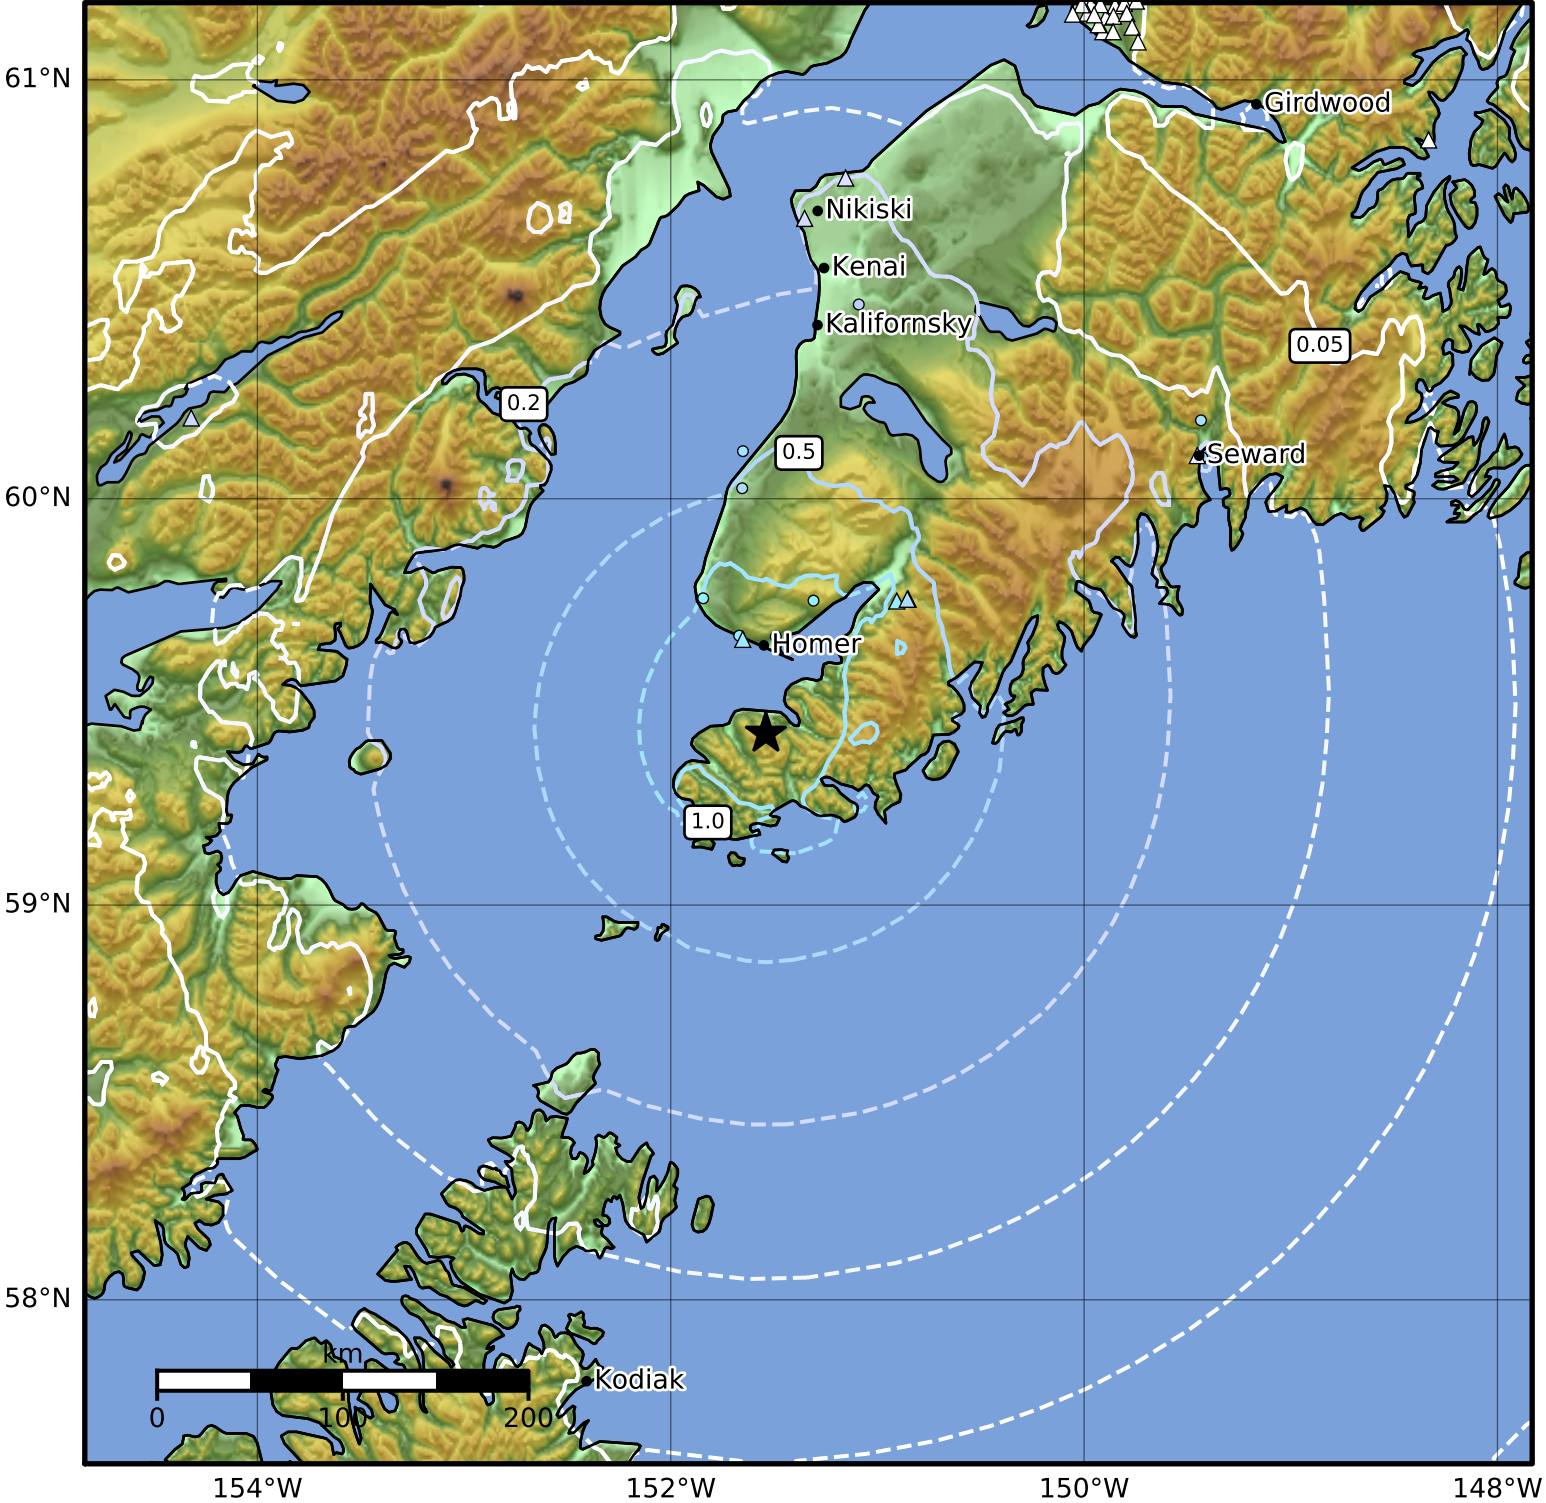

0.3 Second Peak Spectral Acceleration Map Alaska Earthquake Center
 ShakeMap: 10 km (6 miles) E of Seldovia
 Jan 07, 2024 05:50:08 UTC M4.3 N59.43 W151.54 Depth: 43.3km ID:ak024bo1buk

SA(0.3) (%g)	0.1	0.2	0.5	1	2	5	10	20	50	100	200
--------------	-----	-----	-----	---	---	---	----	----	----	-----	-----

Scale based on Worden et al. (2012)

Version 2: Processed 2024-01-07T06:10:03Z

△ Seismic Instrument ○ Reported Intensity

★ Epicenter