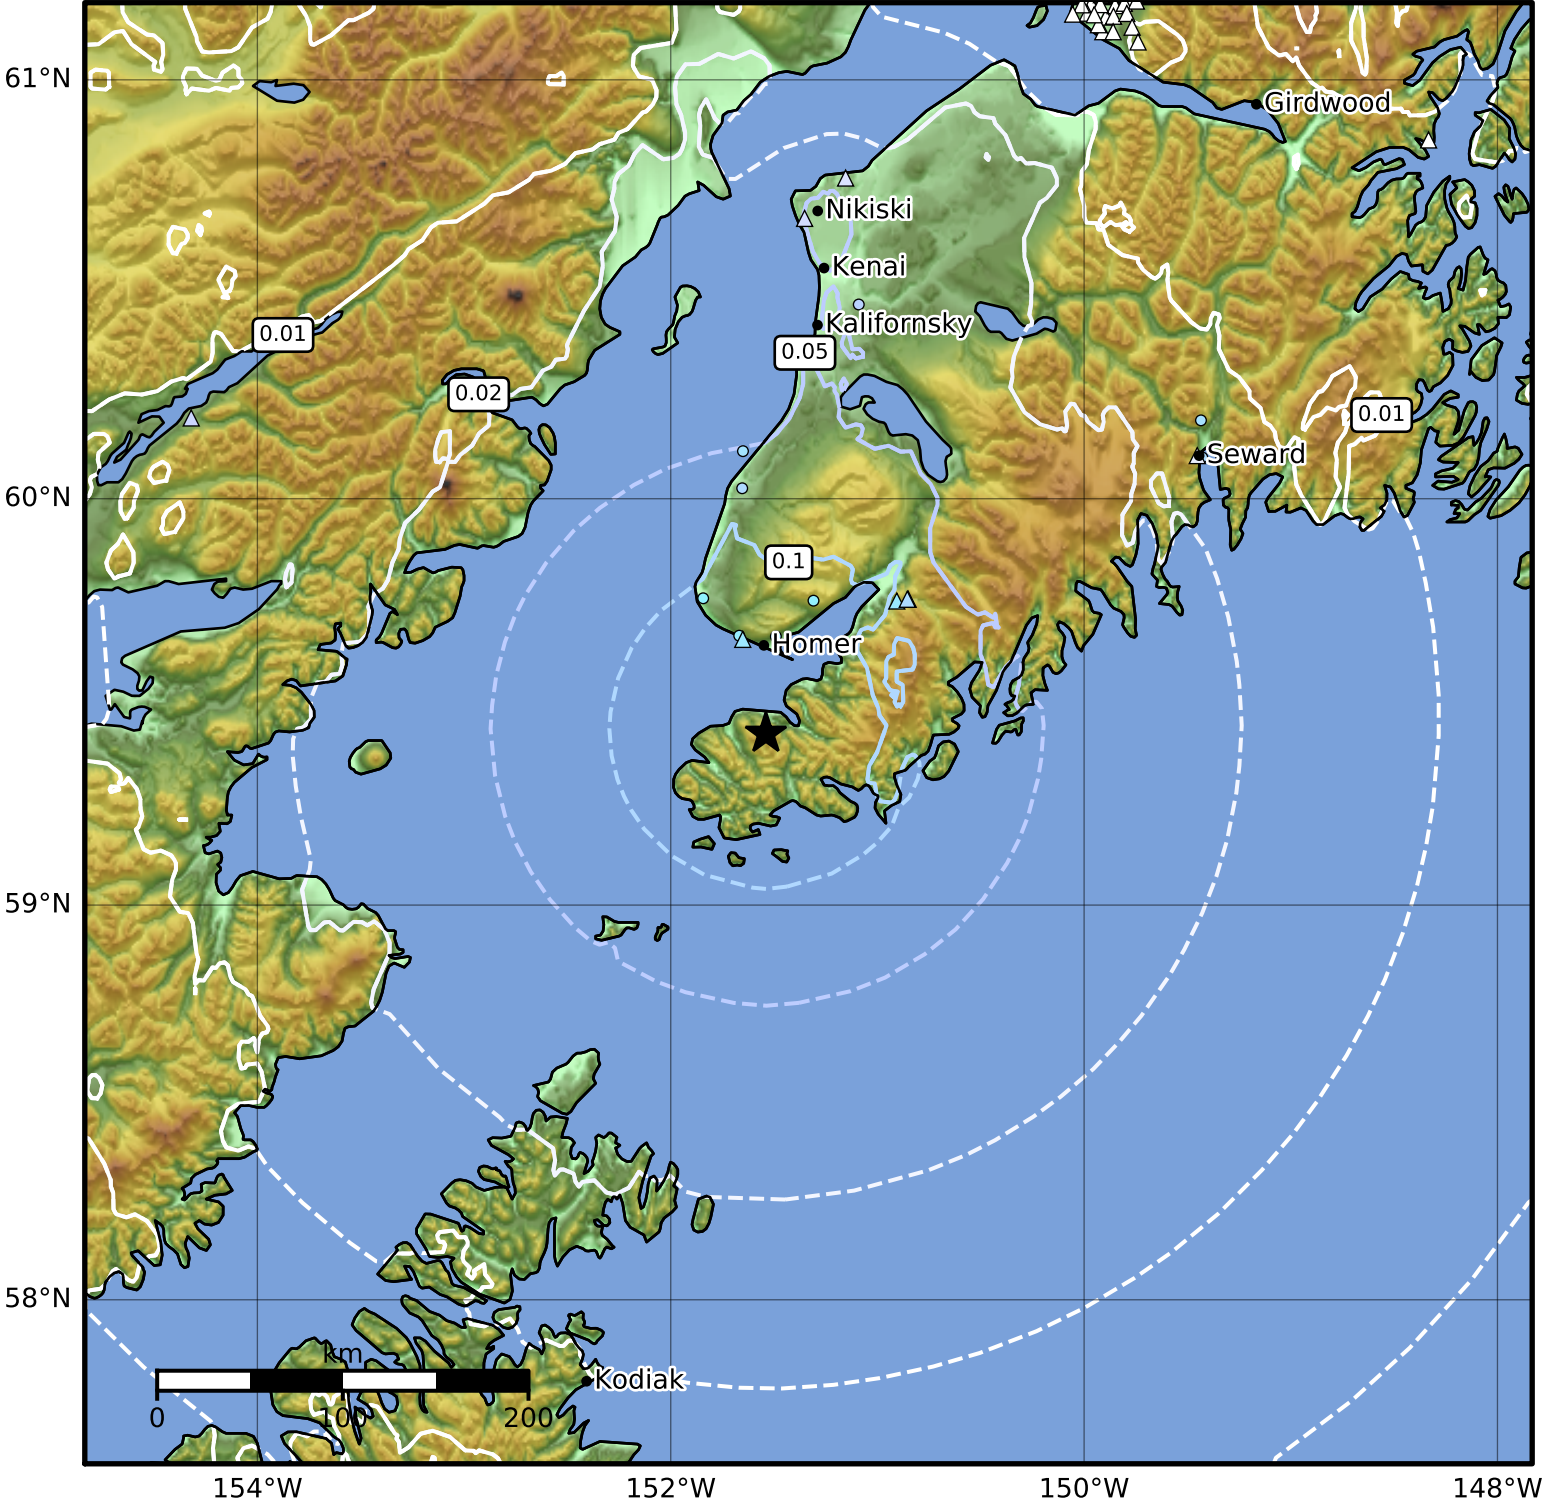

1.0 Second Peak Spectral Acceleration Map Alaska Earthquake Center  
 ShakeMap: 10 km (6 miles) E of Seldovia  
 Jan 07, 2024 05:50:08 UTC M4.3 N59.43 W151.54 Depth: 43.3km ID:ak024bo1buk

<b>SA(1.0) (%g)</b>	<b>0.1</b>	<b>0.2</b>	<b>0.5</b>	<b>1</b>	<b>2</b>	<b>5</b>	<b>10</b>	<b>20</b>	<b>50</b>	<b>100</b>	<b>200</b>
---------------------	------------	------------	------------	----------	----------	----------	-----------	-----------	-----------	------------	------------

Scale based on Worden et al. (2012)

Version 2: Processed 2024-01-07T06:10:03Z

△ Seismic Instrument ○ Reported Intensity

★ Epicenter