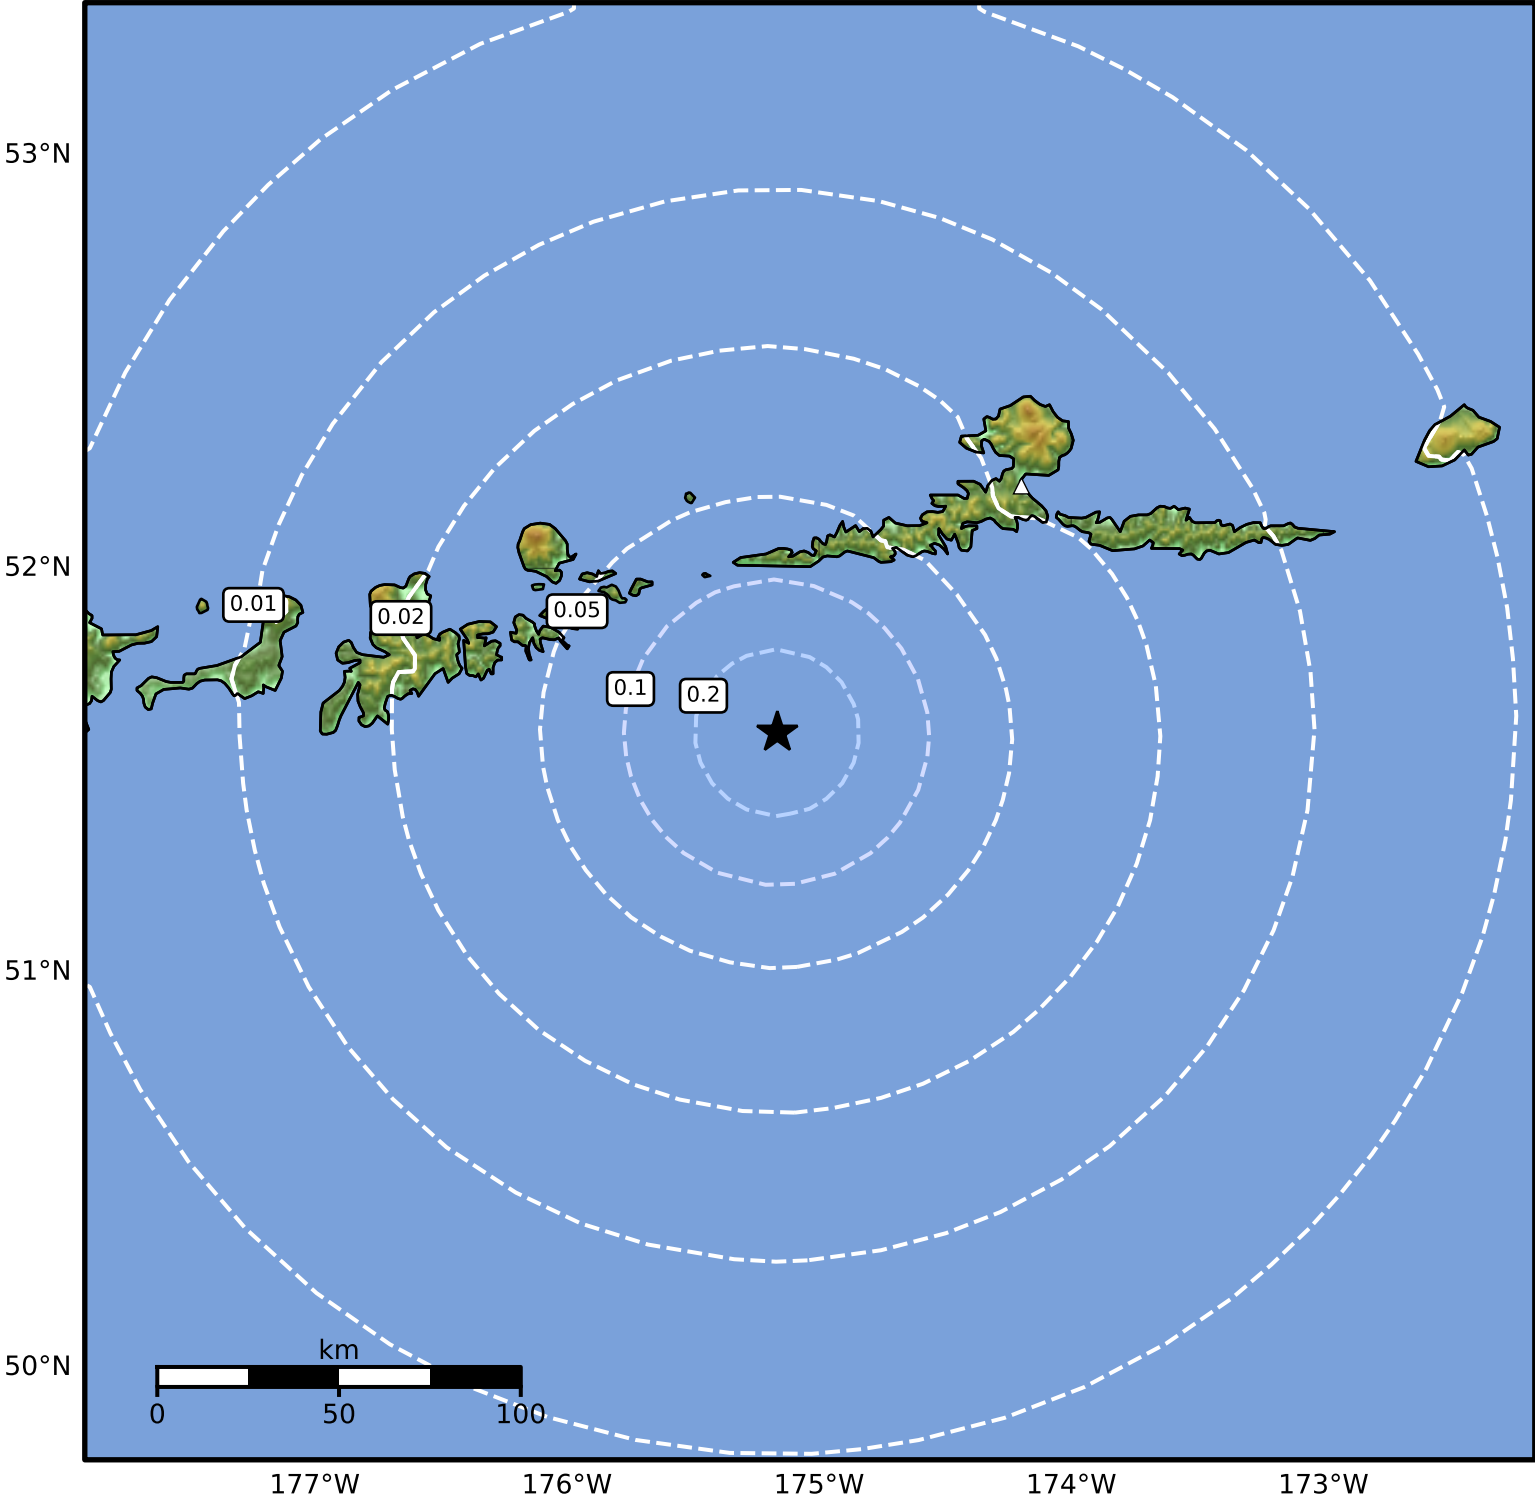

Peak Ground Acceleration Map Alaska Earthquake Center
ShakeMap: 94 km (58 miles) SW of Atka
Sep 10, 2024 22:48:57 UTC M4.0 N51.60 W175.17 Depth: 26.3km ID:ak024bofw3ks

PGA (%g)	0.1	0.2	0.5	1	2	5	10	20	50	100	200
----------	-----	-----	-----	---	---	---	----	----	----	-----	-----

Scale based on Worden et al. (2012)

Version 2: Processed 2024-09-11T04:24:13Z

△ Seismic Instrument ○ Reported Intensity

★ Epicenter