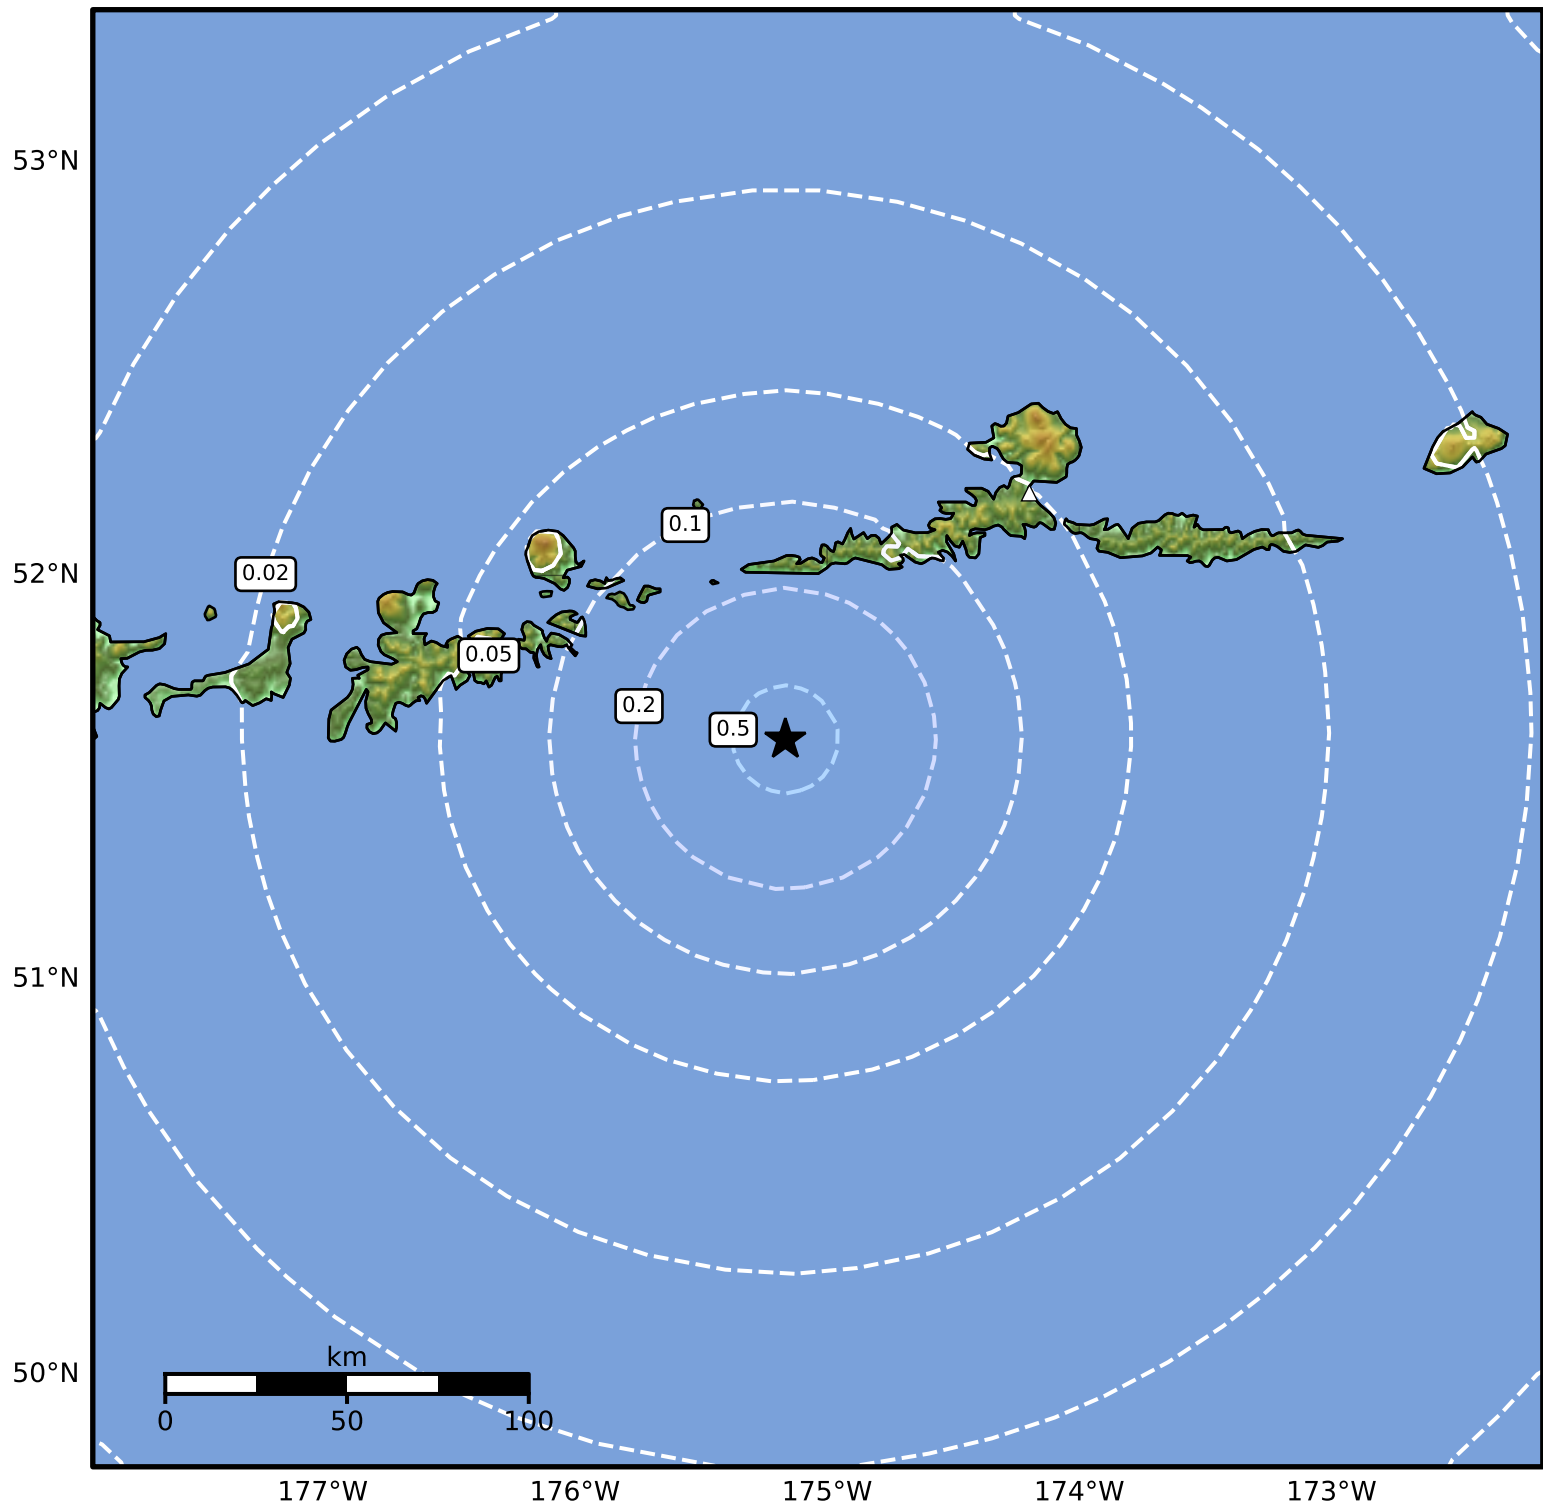

0.3 Second Peak Spectral Acceleration Map Alaska Earthquake Center
 ShakeMap: 94 km (58 miles) SW of Atka
 Sep 10, 2024 22:48:57 UTC M4.0 N51.60 W175.17 Depth: 26.3km ID:ak024bofw3ks

SA(0.3) (%g)	0.1	0.2	0.5	1	2	5	10	20	50	100	200
---------------------	------------	------------	------------	----------	----------	----------	-----------	-----------	-----------	------------	------------

Scale based on Worden et al. (2012)

Version 2: Processed 2024-09-11T04:24:13Z

△ Seismic Instrument ○ Reported Intensity

★ Epicenter