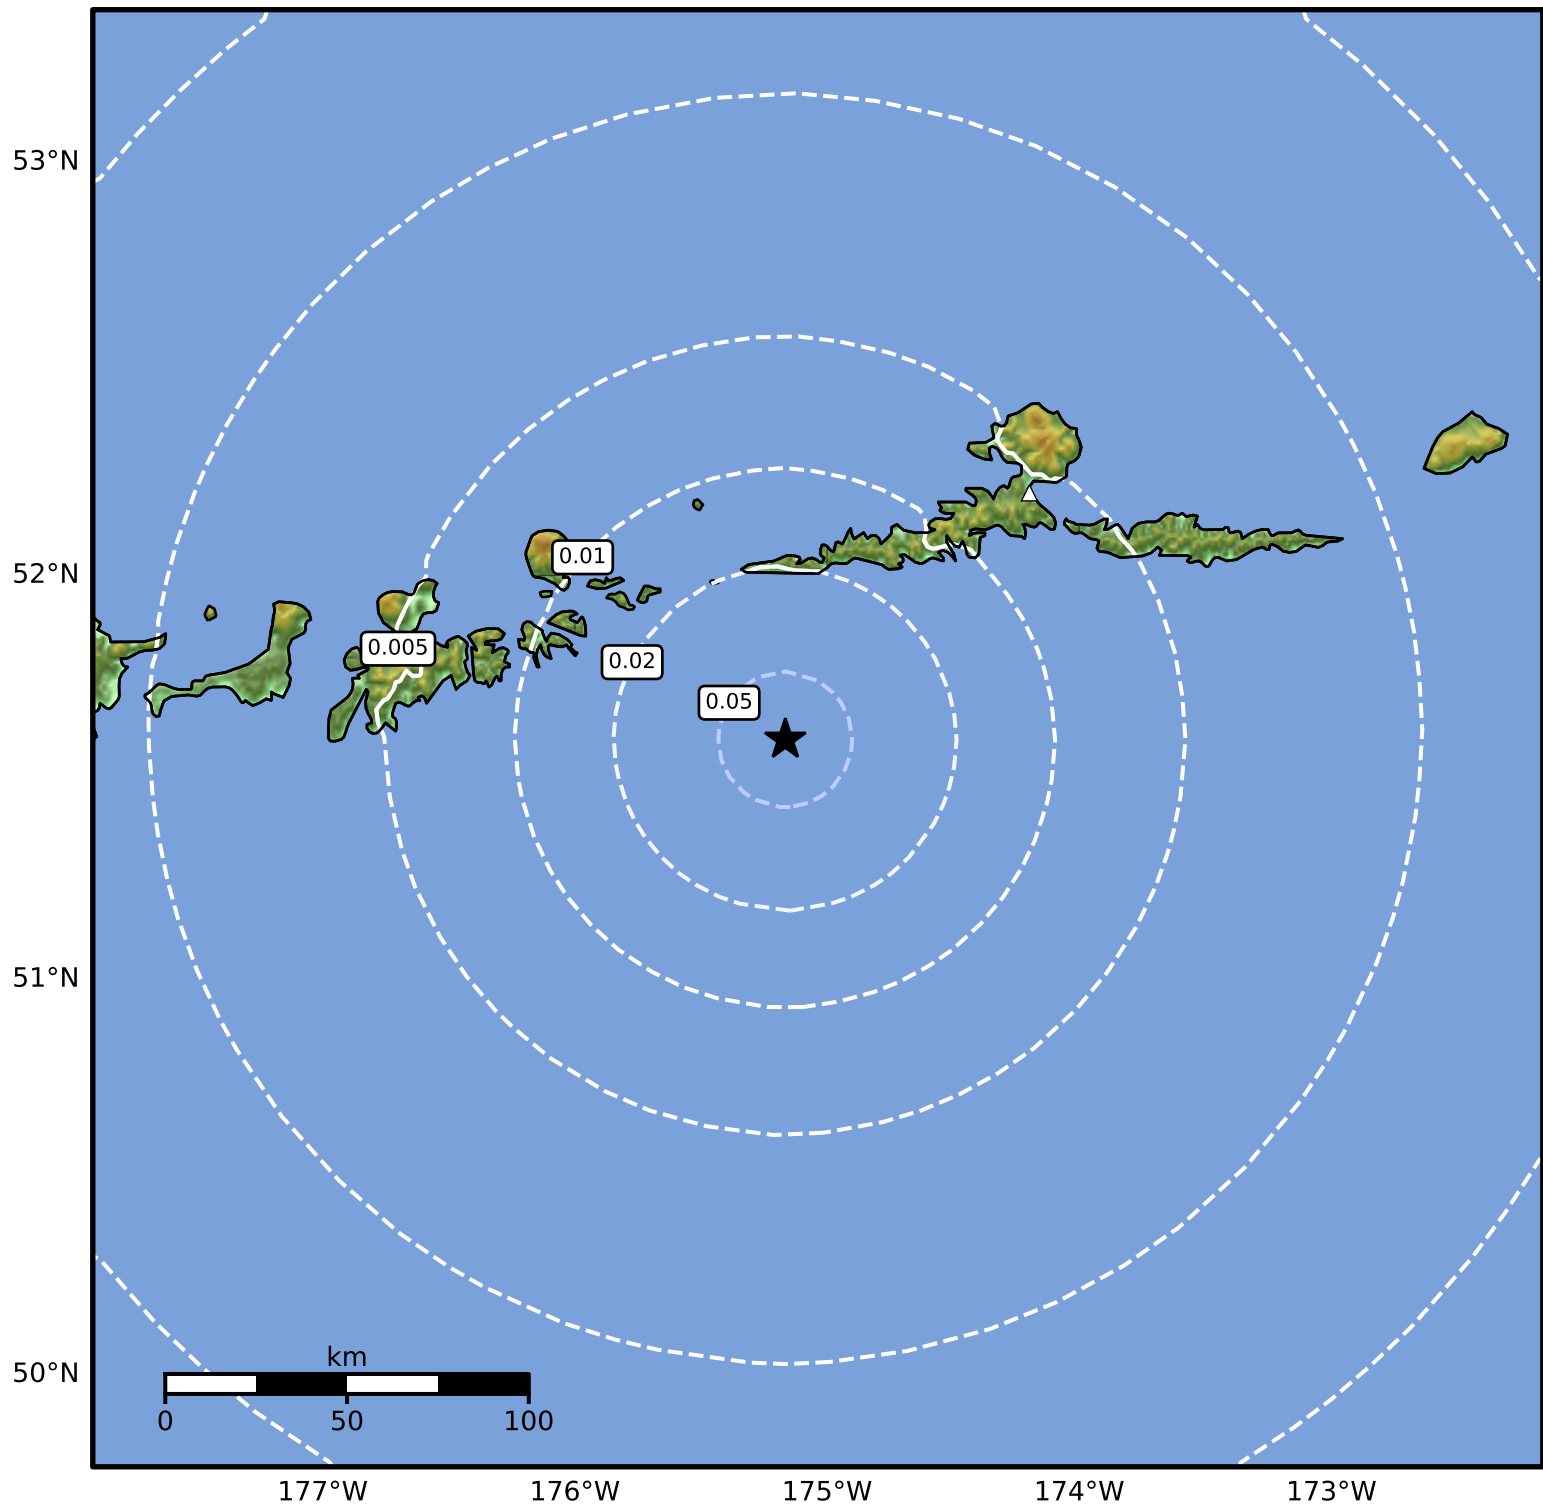

1.0 Second Peak Spectral Acceleration Map Alaska Earthquake Center
ShakeMap: 94 km (58 miles) SW of Atka
Sep 10, 2024 22:48:57 UTC M4.0 N51.60 W175.17 Depth: 26.3km ID:ak024bofw3ks

SA(1.0) (%g)	0.1	0.2	0.5	1	2	5	10	20	50	100	200
--------------	-----	-----	-----	---	---	---	----	----	----	-----	-----

Scale based on Worden et al. (2012)

Version 2: Processed 2024-09-11T04:24:13Z

△ Seismic Instrument ○ Reported Intensity

★ Epicenter