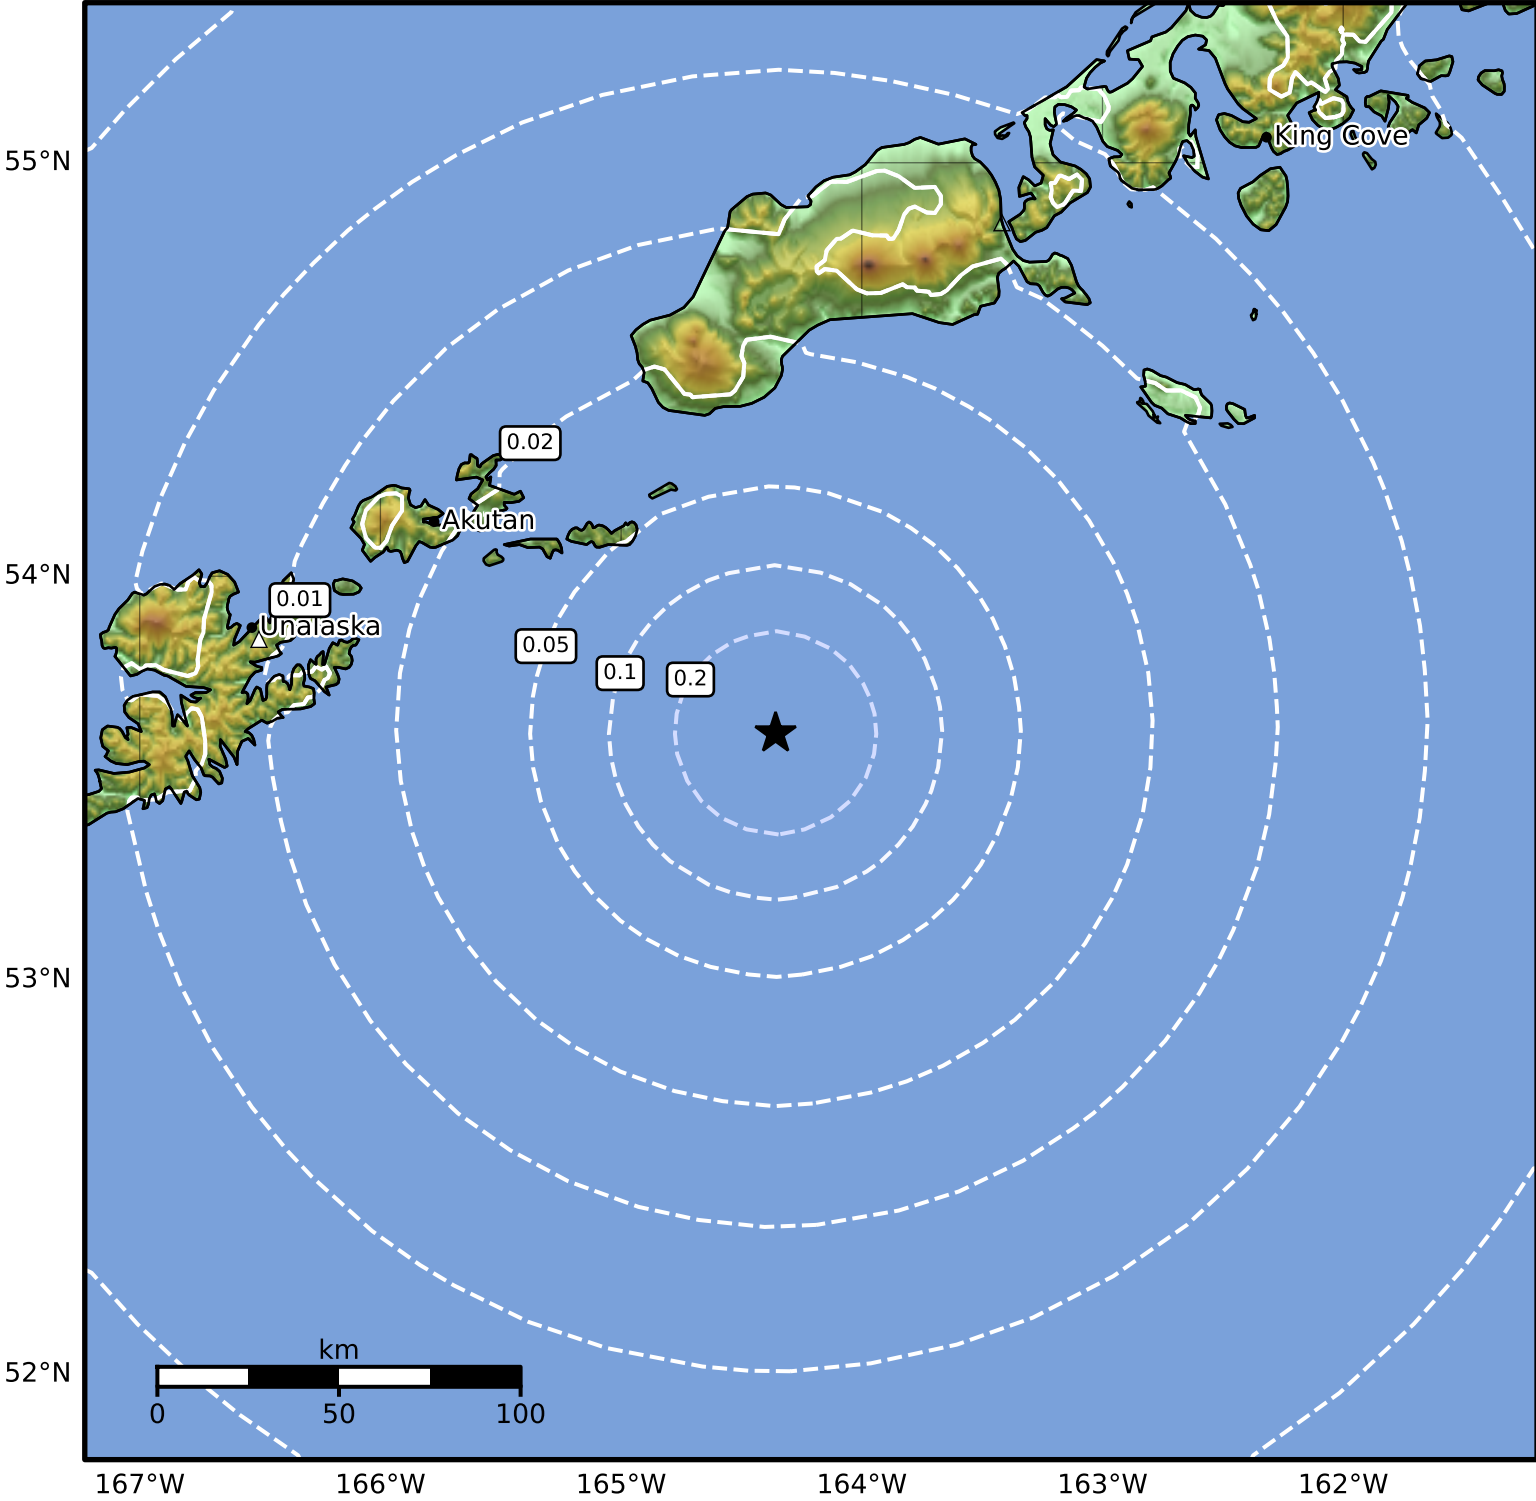

0.3 Second Peak Spectral Acceleration Map Alaska Earthquake Center
 ShakeMap: 109 km (68 miles) ESE of Akutan
 Sep 11, 2024 00:06:16 UTC M3.6 N53.61 W164.36 Depth: 25.6km ID:ak024bpq2tje

SA(0.3) (%g)	0.1	0.2	0.5	1	2	5	10	20	50	100	200
---------------------	------------	------------	------------	----------	----------	----------	-----------	-----------	-----------	------------	------------

Scale based on Worden et al. (2012)

Version 2: Processed 2024-09-11T04:31:28Z

△ Seismic Instrument ○ Reported Intensity

★ Epicenter