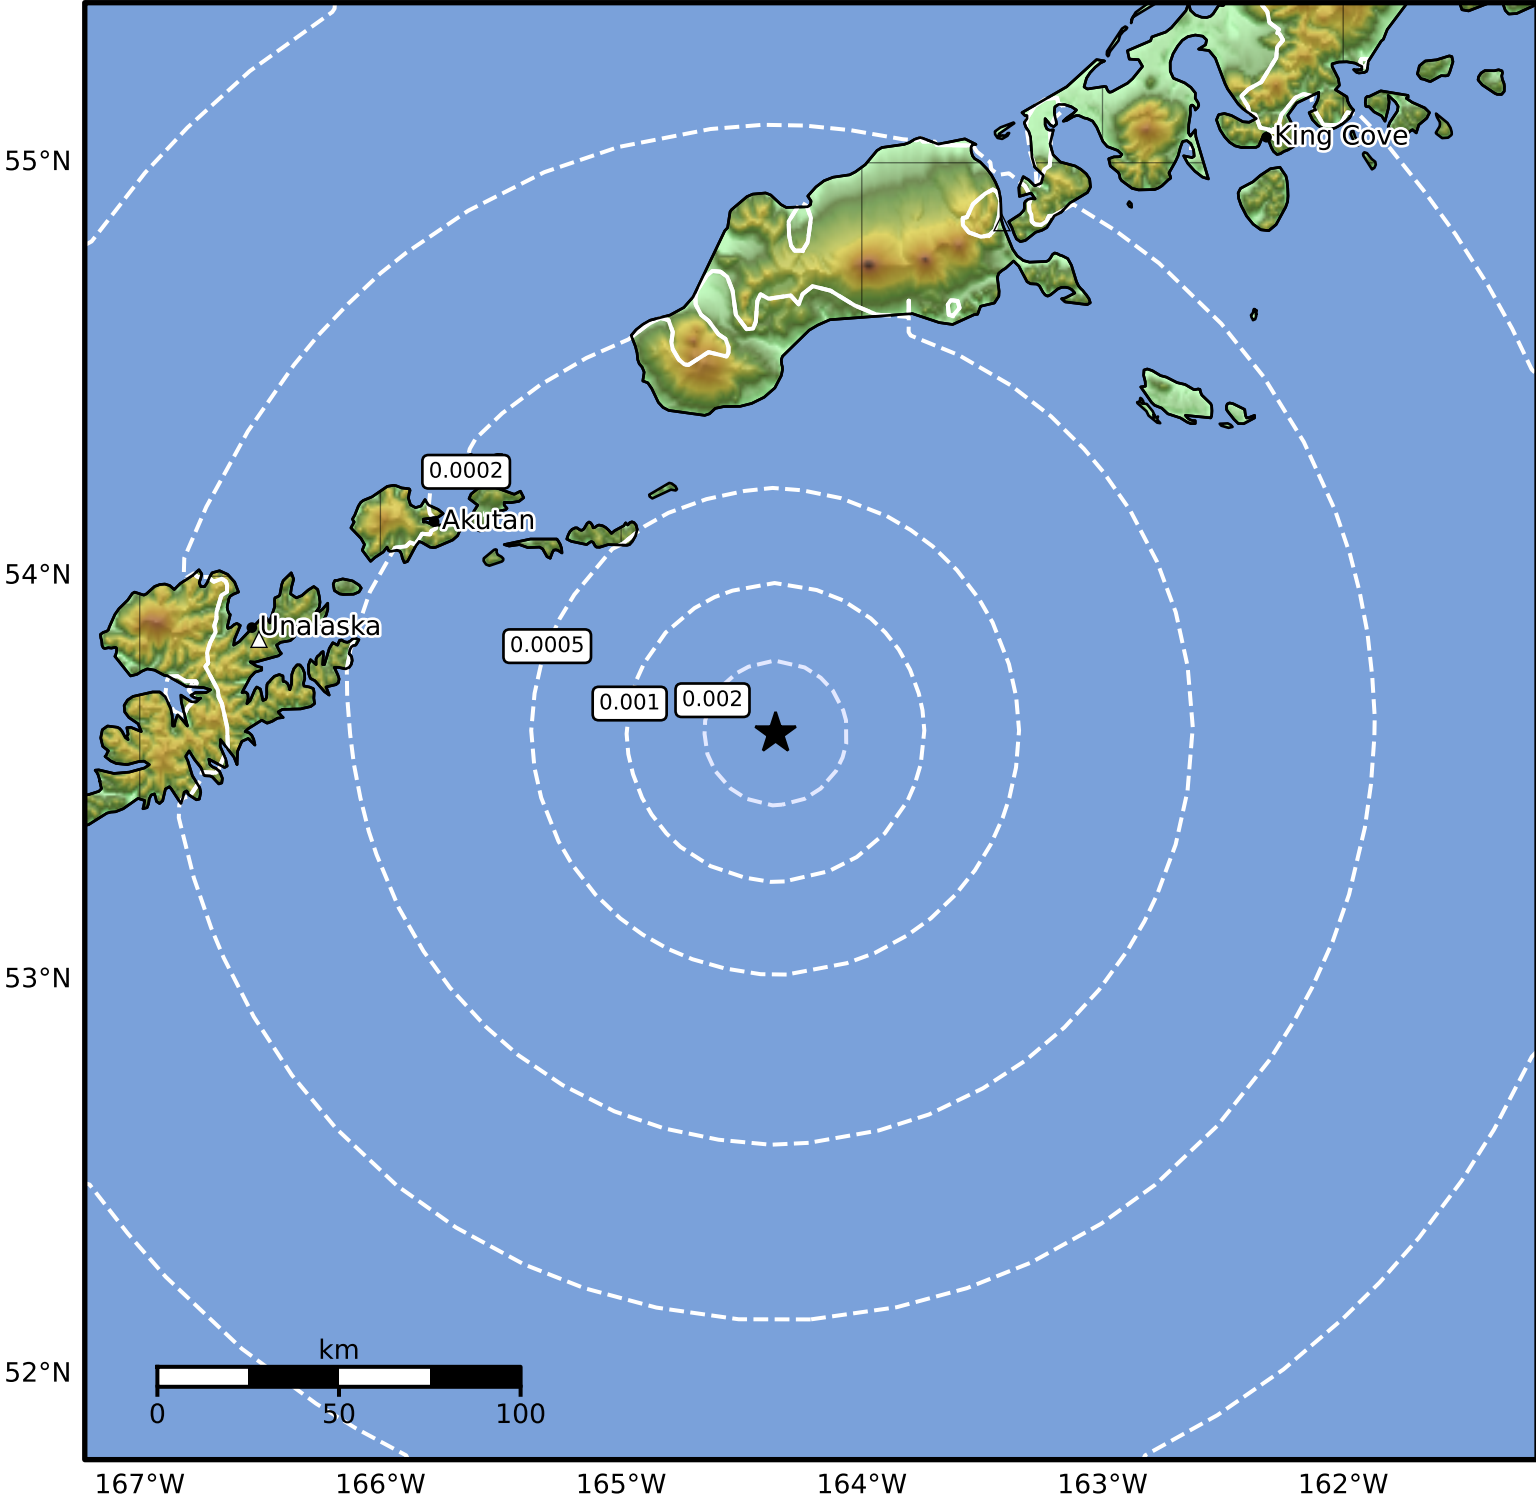

3.0 Second Peak Spectral Acceleration Map Alaska Earthquake Center
 ShakeMap: 109 km (68 miles) ESE of Akutan
 Sep 11, 2024 00:06:16 UTC M3.6 N53.61 W164.36 Depth: 25.6km ID:ak024bpq2tje

SA(3.0) (%g)	0.1	0.2	0.5	1	2	5	10	20	50

Scale based on Worden et al. (2012)

Version 2: Processed 2024-09-11T04:31:28Z

△ Seismic Instrument

○ Reported Intensity

★ Epicenter