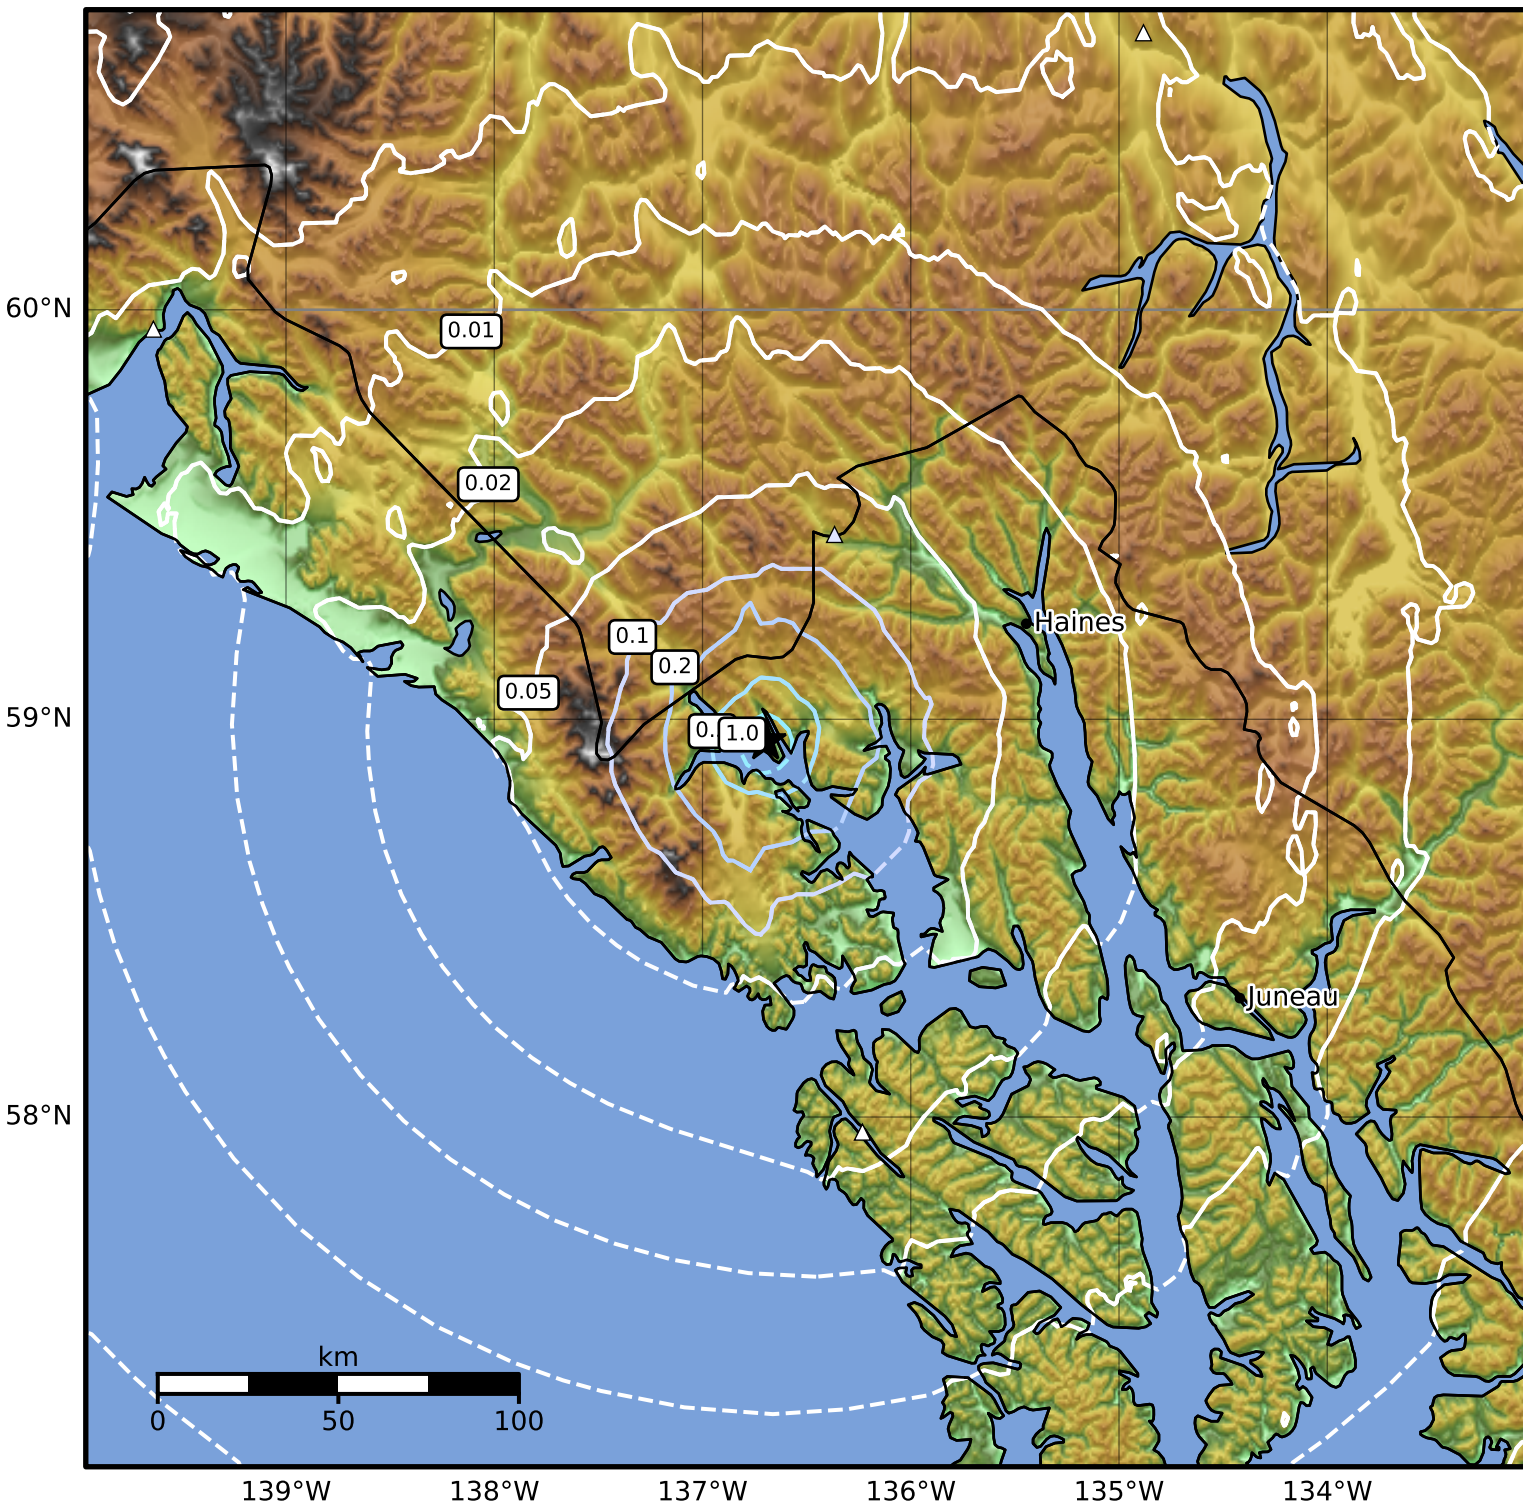

Peak Ground Acceleration Map Alaska Earthquake Center
 ShakeMap: 68 km (42 miles) SW of Klukwan
 Sep 11, 2024 06:36:48 UTC M3.6 N58.95 W136.70 Depth: 8.5km ID:ak024bpttx2t

PGA (%g)	0.1	0.2	0.5	1	2	5	10	20	50	100	200
----------	-----	-----	-----	---	---	---	----	----	----	-----	-----

Scale based on Worden et al. (2012)

Version 1: Processed 2024-09-11T06:41:32Z

△ Seismic Instrument ○ Reported Intensity

★ Epicenter