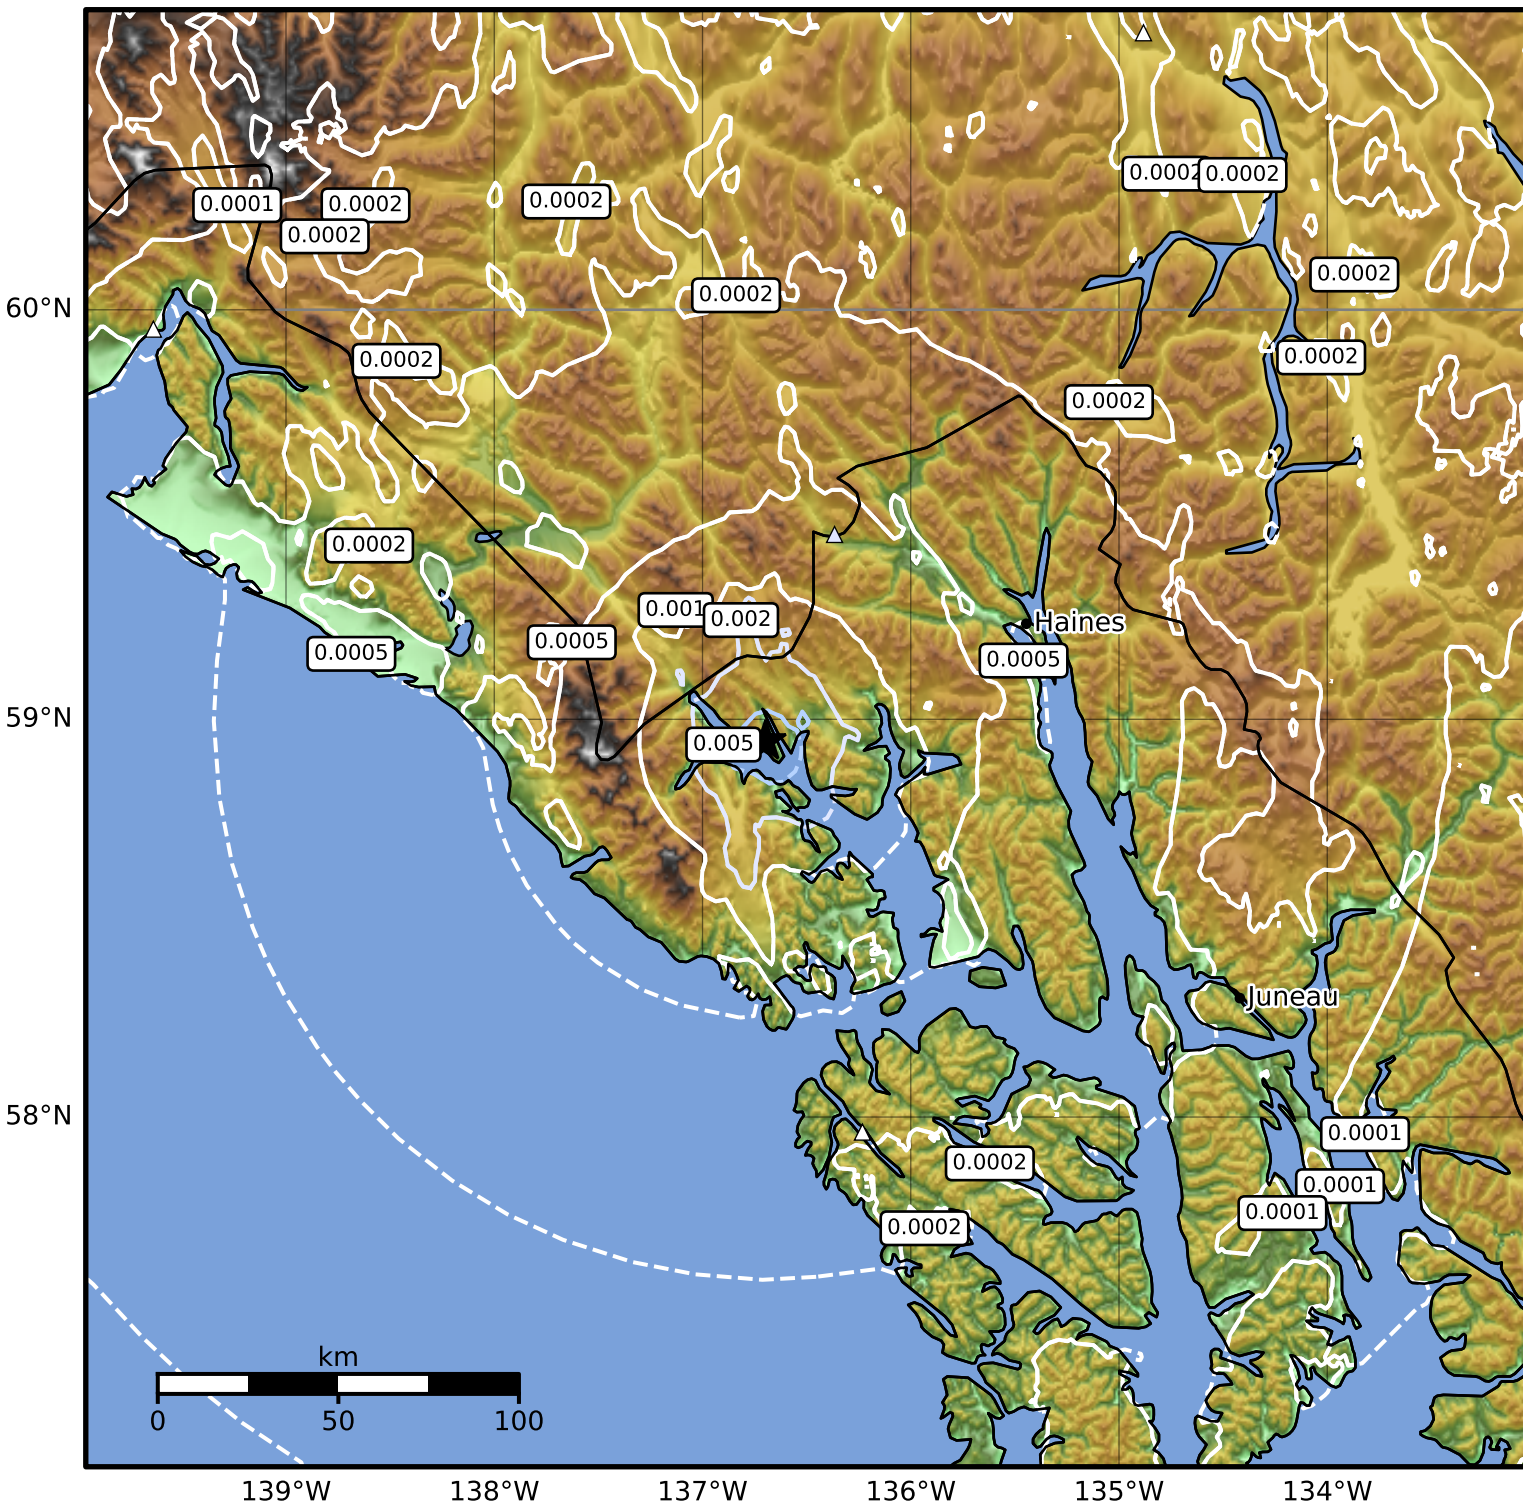

3.0 Second Peak Spectral Acceleration Map Alaska Earthquake Center
 ShakeMap: 68 km (42 miles) SW of Klukwan
 Sep 11, 2024 06:36:48 UTC M3.6 N58.95 W136.70 Depth: 8.5km ID:ak024bpttx2t

Scale based on Worden et al. (2012)

Version 1: Processed 2024-09-11T06:41:32Z

△ Seismic Instrument ○ Reported Intensity

★ Epicenter