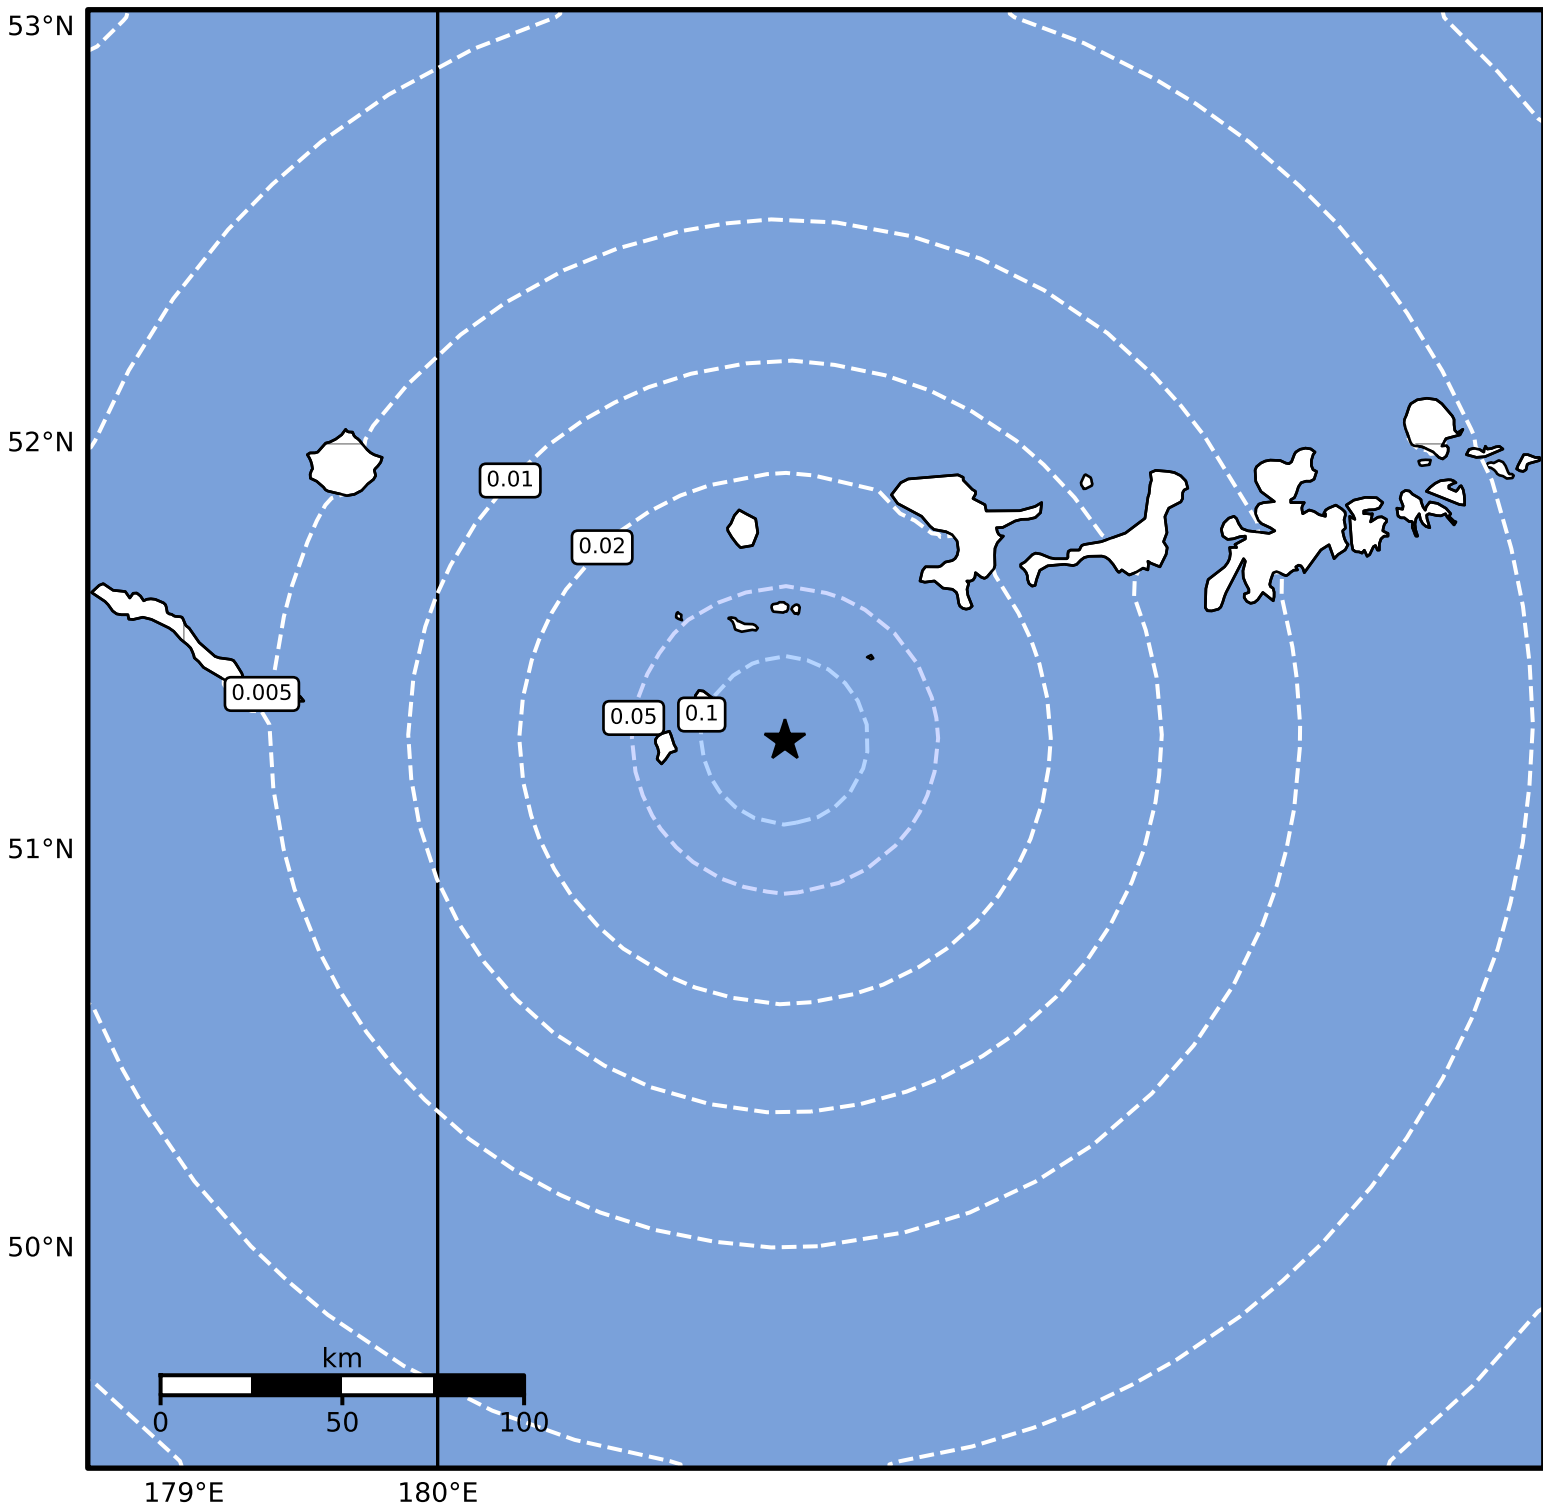

Peak Ground Velocity Map Alaska Earthquake Center
ShakeMap: 152 km (94 miles) WSW of Adak
Sep 12, 2024 02:55:34 UTC M4.0 N51.27 W178.63 Depth: 25.7km ID:ak024brf3kl8

PGV (cm/s)	0.1	0.2	0.5	1	2	5	10	20	50	100	200
------------	-----	-----	-----	---	---	---	----	----	----	-----	-----

Scale based on Worden et al. (2012)

Version 2: Processed 2024-09-12T04:05:29Z

△ Seismic Instrument ○ Reported Intensity

★ Epicenter