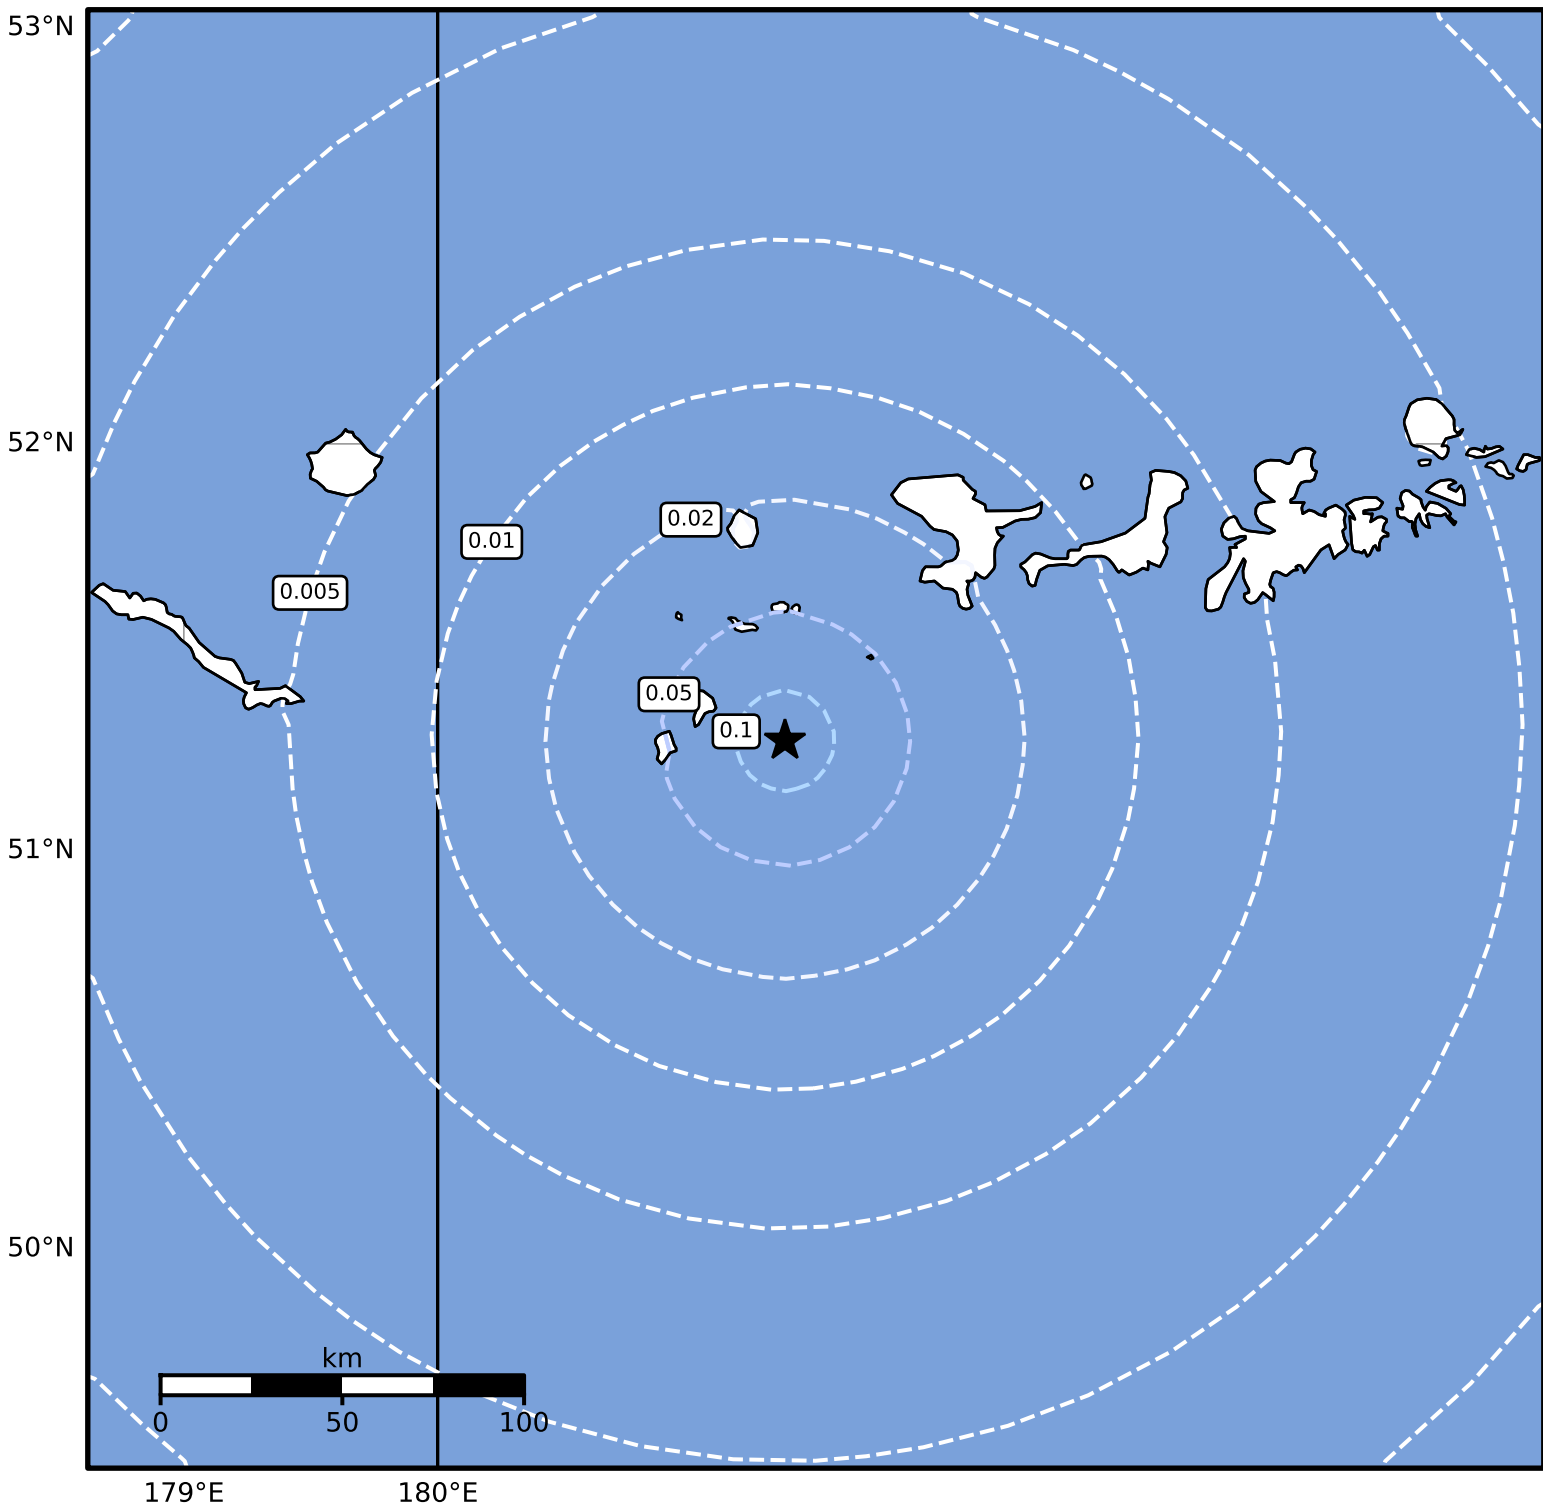

1.0 Second Peak Spectral Acceleration Map Alaska Earthquake Center
 ShakeMap: 152 km (94 miles) WSW of Adak
 Sep 12, 2024 02:55:34 UTC M4.0 N51.27 W178.63 Depth: 25.7km ID:ak024brf3kl8

SA(1.0) (%g)	0.1	0.2	0.5	1	2	5	10	20	50	100	200
--------------	-----	-----	-----	---	---	---	----	----	----	-----	-----

Scale based on Worden et al. (2012)

Version 2: Processed 2024-09-12T04:05:29Z

△ Seismic Instrument ○ Reported Intensity

★ Epicenter