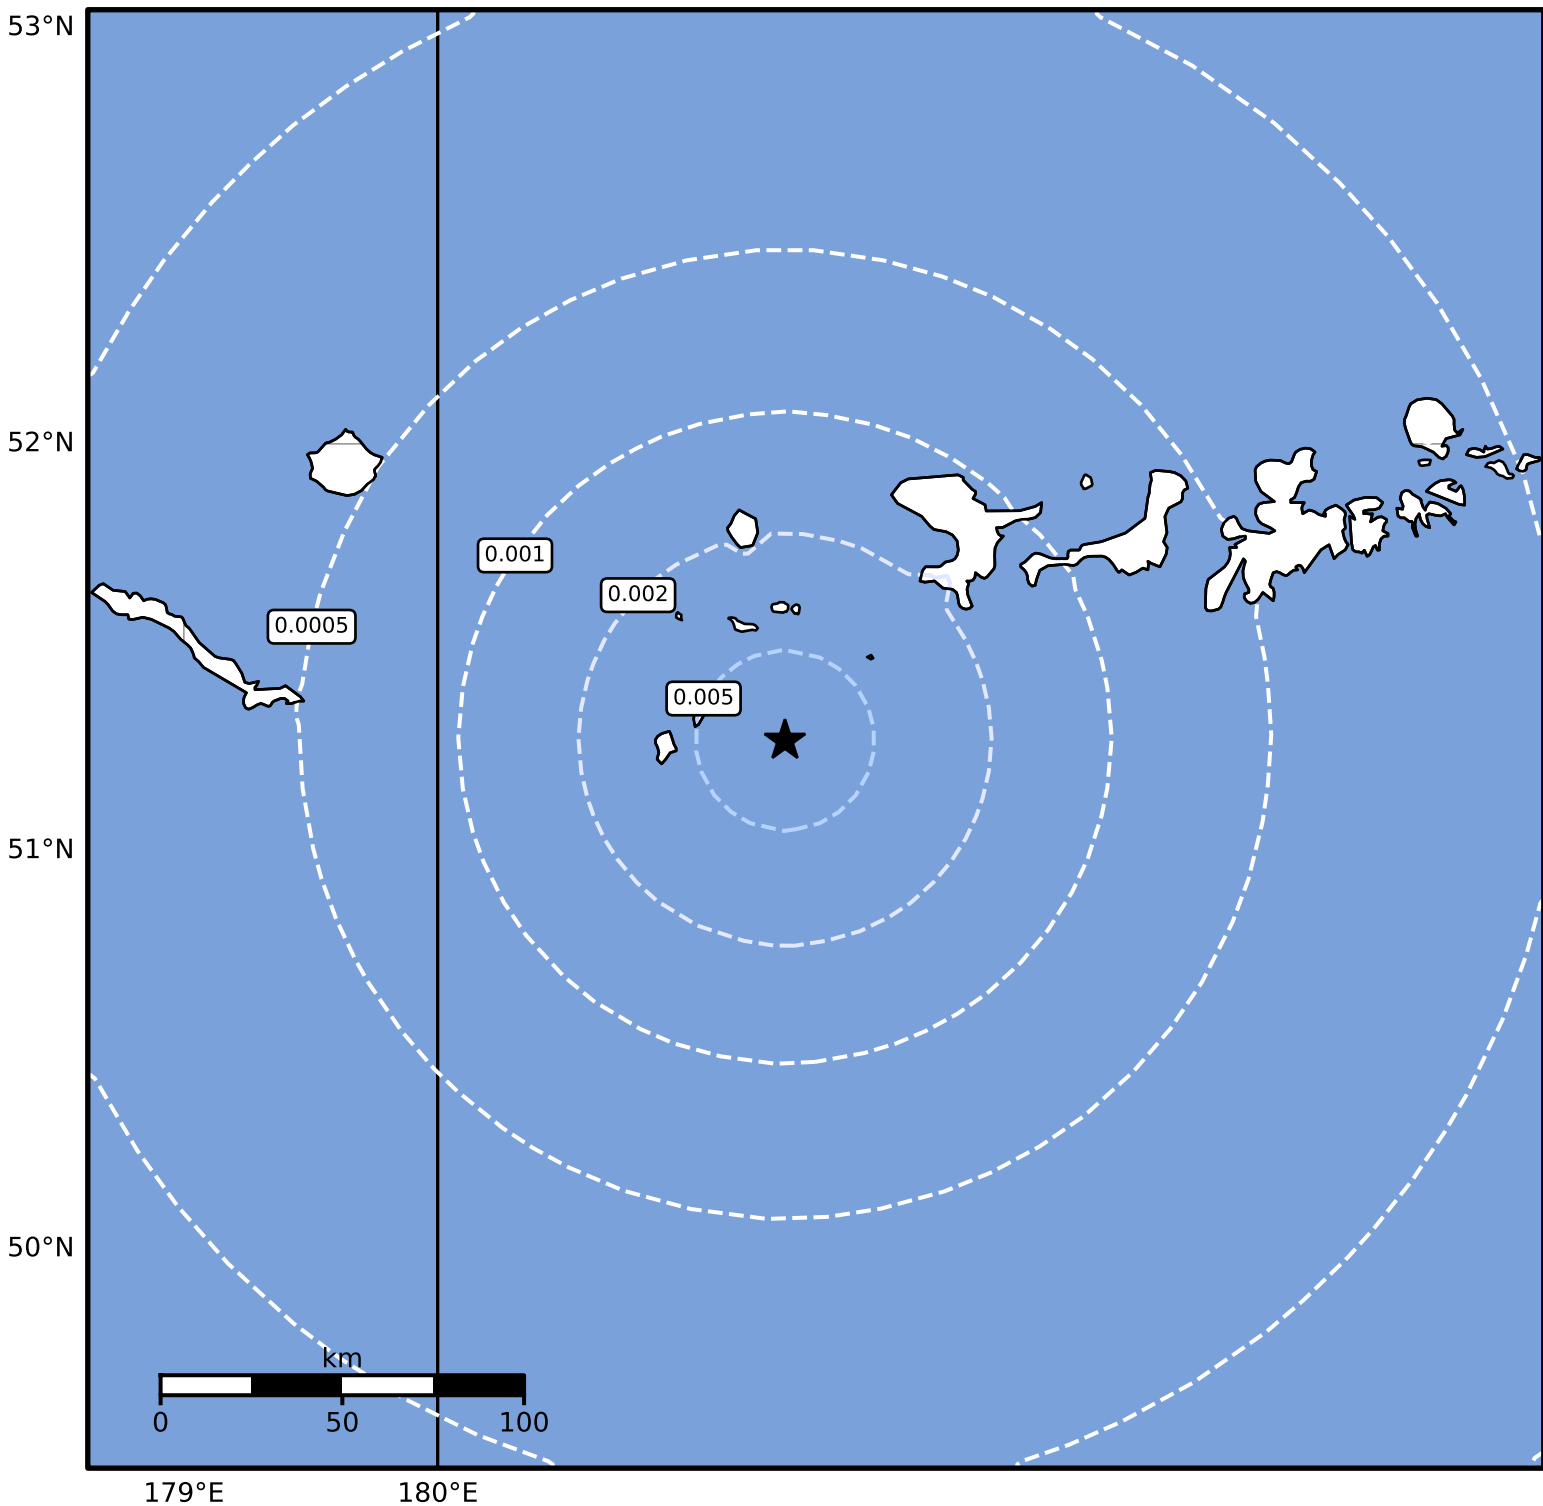

3.0 Second Peak Spectral Acceleration Map Alaska Earthquake Center
ShakeMap: 152 km (94 miles) WSW of Adak
Sep 12, 2024 02:55:34 UTC M4.0 N51.27 W178.63 Depth: 25.7km ID:ak024brf3kl8

SA(3.0) (%g)	0.1	0.2	0.5	1	2	5	10	20	50
--------------	-----	-----	-----	---	---	---	----	----	----

Scale based on Worden et al. (2012)

Version 2: Processed 2024-09-12T04:05:29Z

△ Seismic Instrument ○ Reported Intensity

★ Epicenter