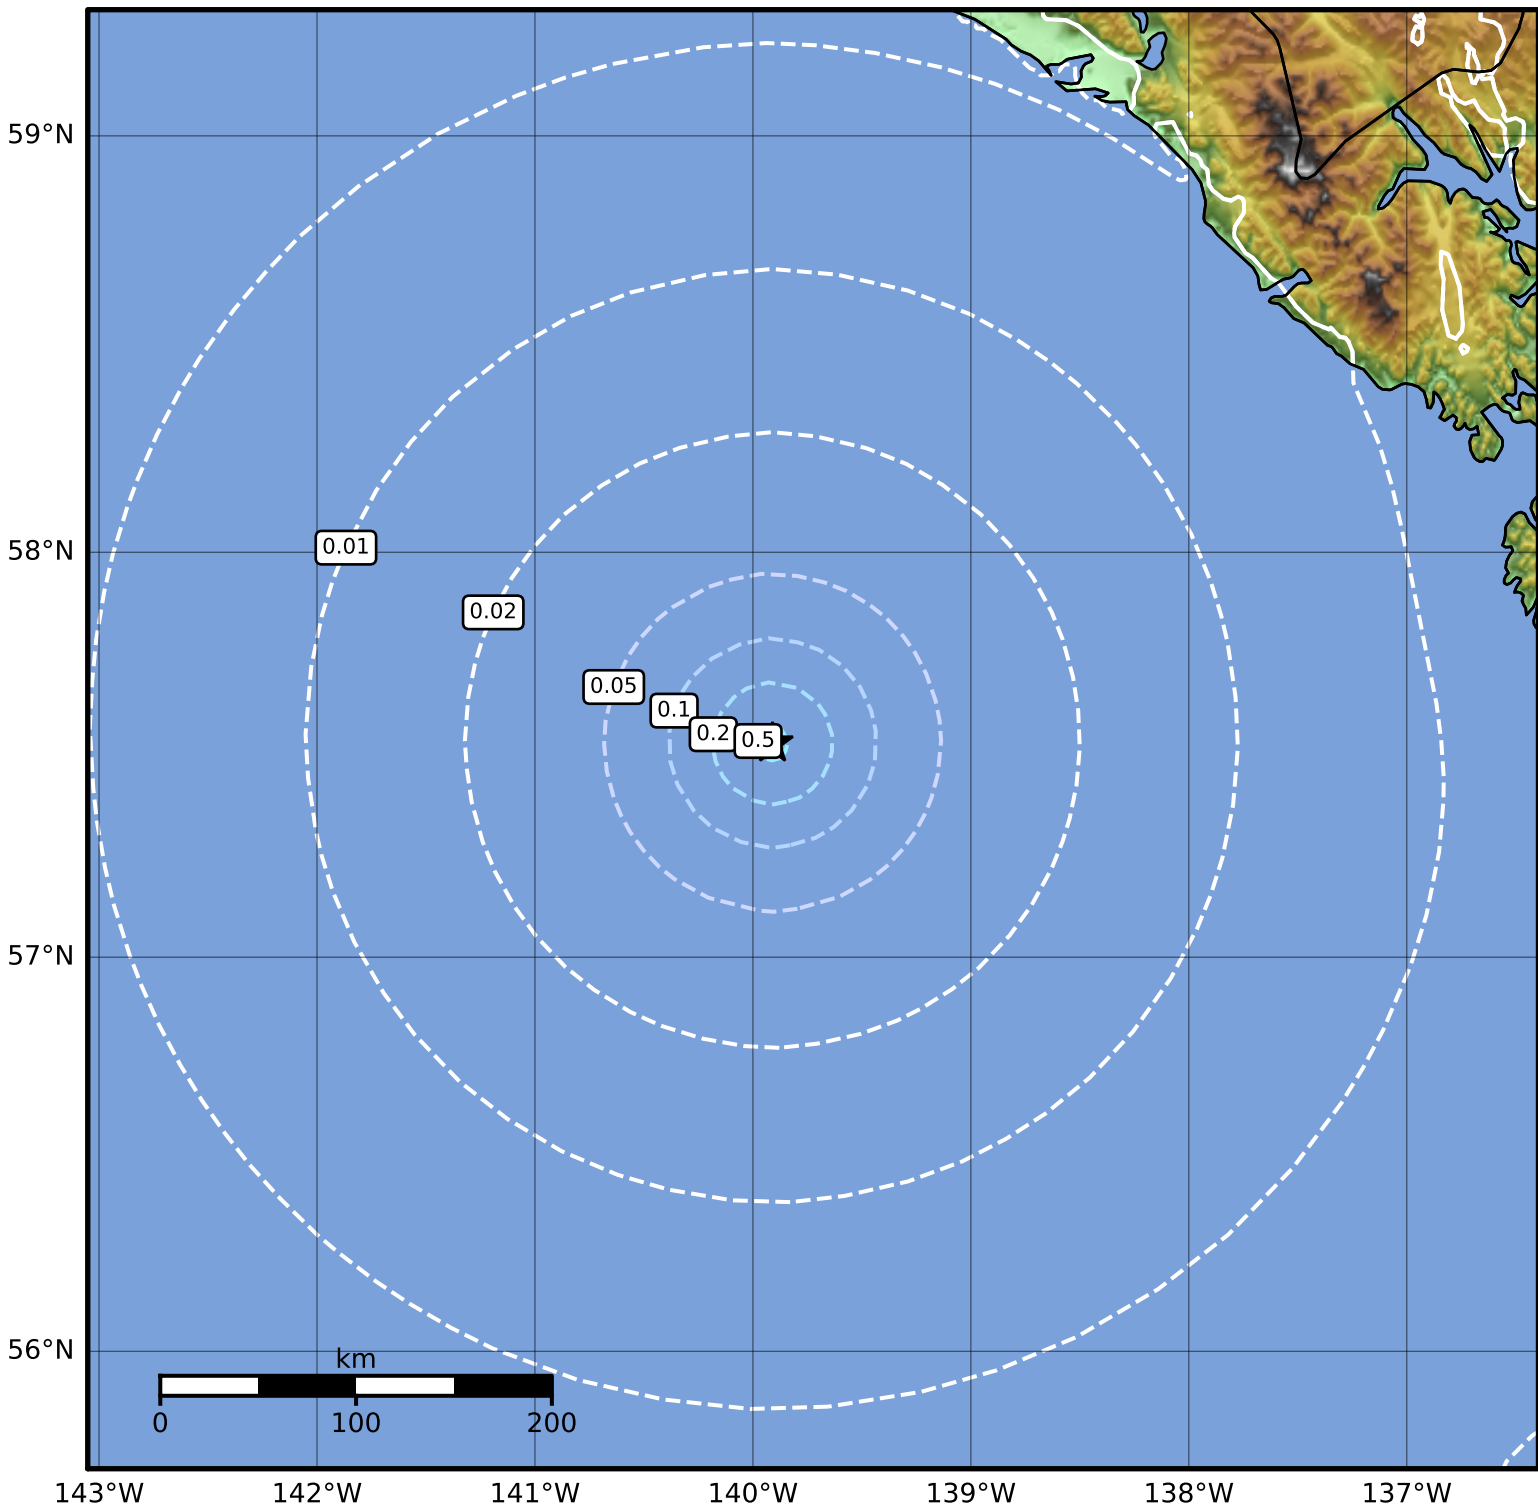

Peak Ground Velocity Map Alaska Earthquake Center  
ShakeMap: 223 km (139 miles) WSW of Elfin Cove  
Jan 07, 2024 11:37:03 UTC M4.0 N57.53 W139.91 Depth: 11.5km ID:ak024brj19k

PGV (cm/s)	0.1	0.2	0.5	1	2	5	10	20	50	100	200
------------	-----	-----	-----	---	---	---	----	----	----	-----	-----

Scale based on Worden et al. (2012)

Version 1: Processed 2024-01-07T11:51:52Z

△ Seismic Instrument ○ Reported Intensity

★ Epicenter