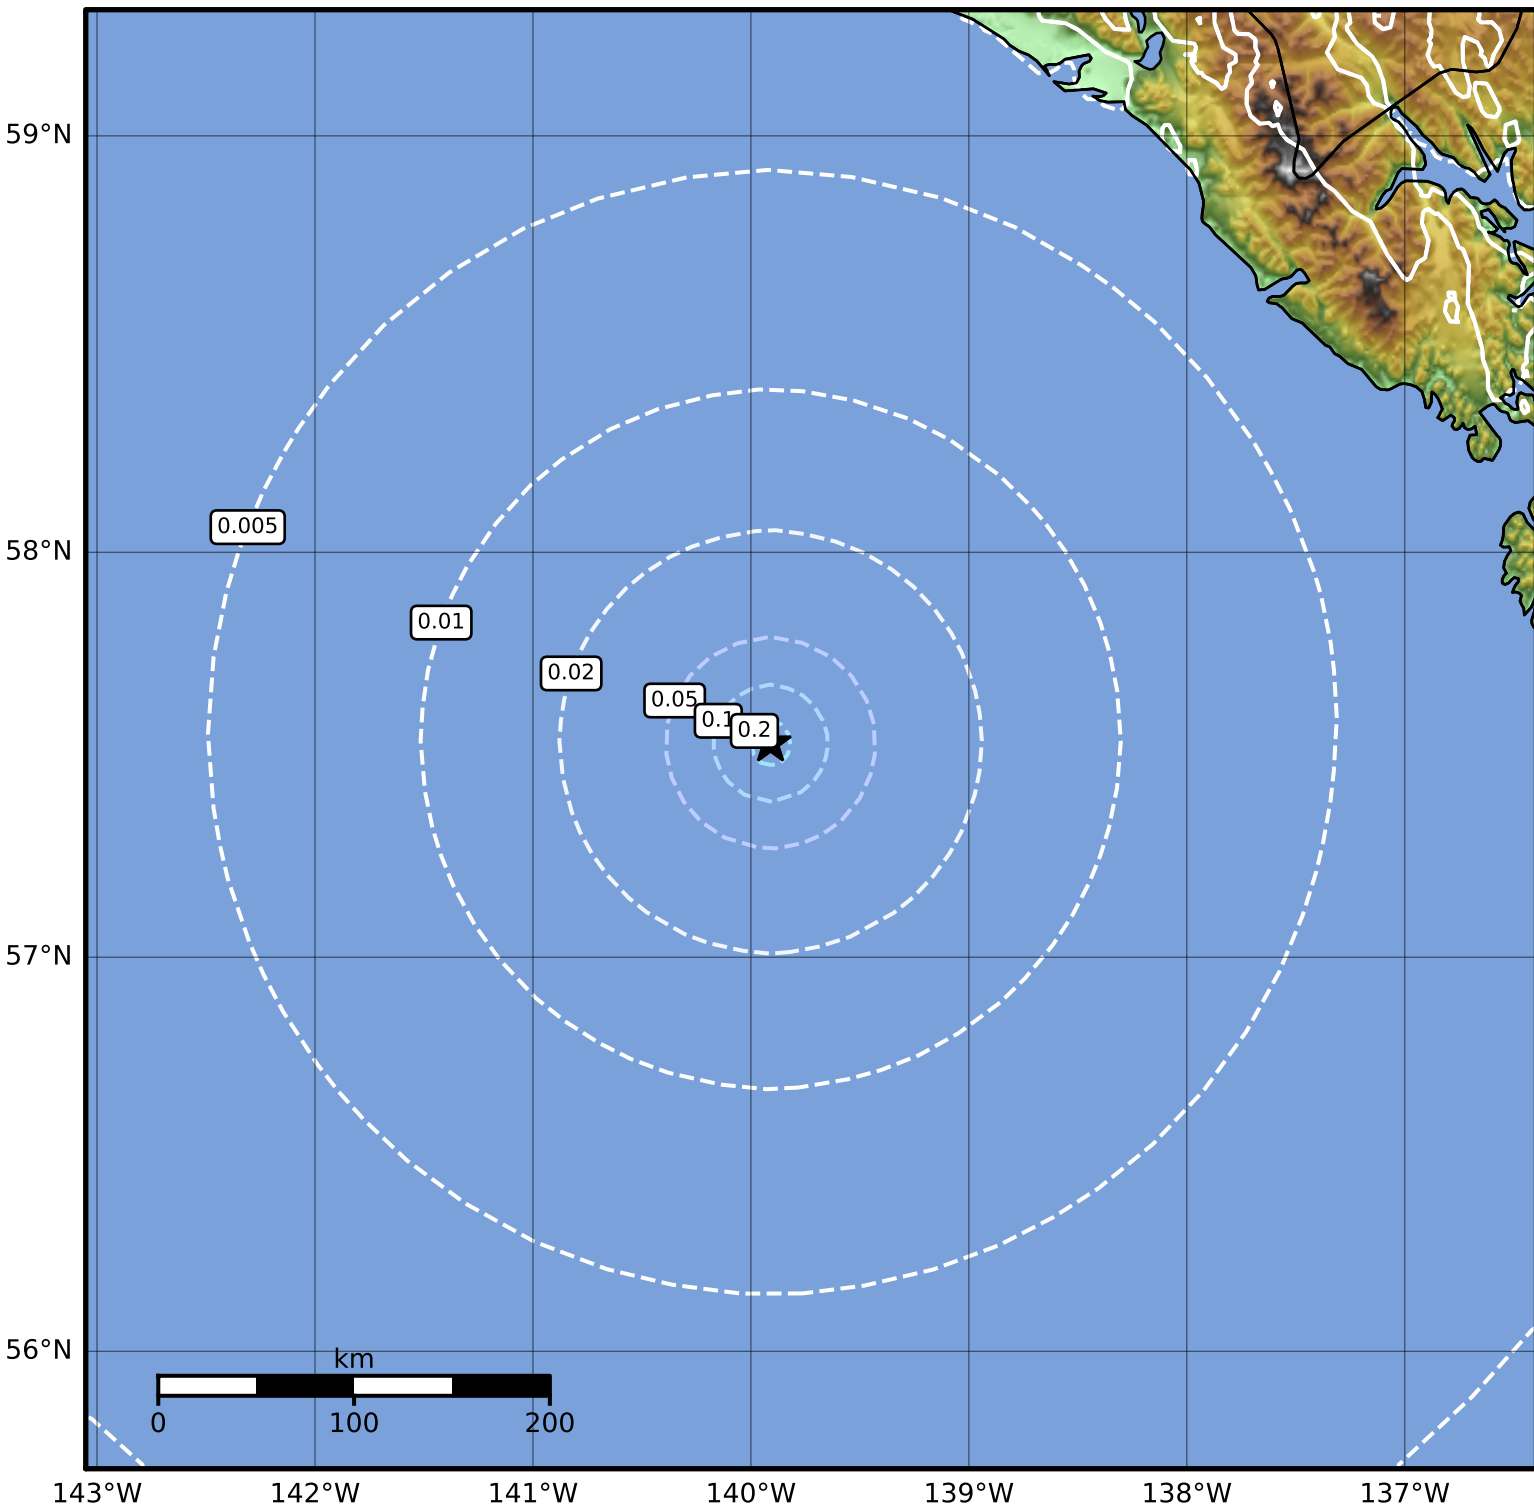

1.0 Second Peak Spectral Acceleration Map Alaska Earthquake Center
 ShakeMap: 223 km (139 miles) WSW of Elfin Cove
 Jan 07, 2024 11:37:03 UTC M4.0 N57.53 W139.91 Depth: 11.5km ID:ak024brj19k

SA(1.0) (%g)	0.1	0.2	0.5	1	2	5	10	20	50	100	200
--------------	-----	-----	-----	---	---	---	----	----	----	-----	-----

Scale based on Worden et al. (2012)

Version 1: Processed 2024-01-07T11:51:52Z

△ Seismic Instrument ○ Reported Intensity

★ Epicenter