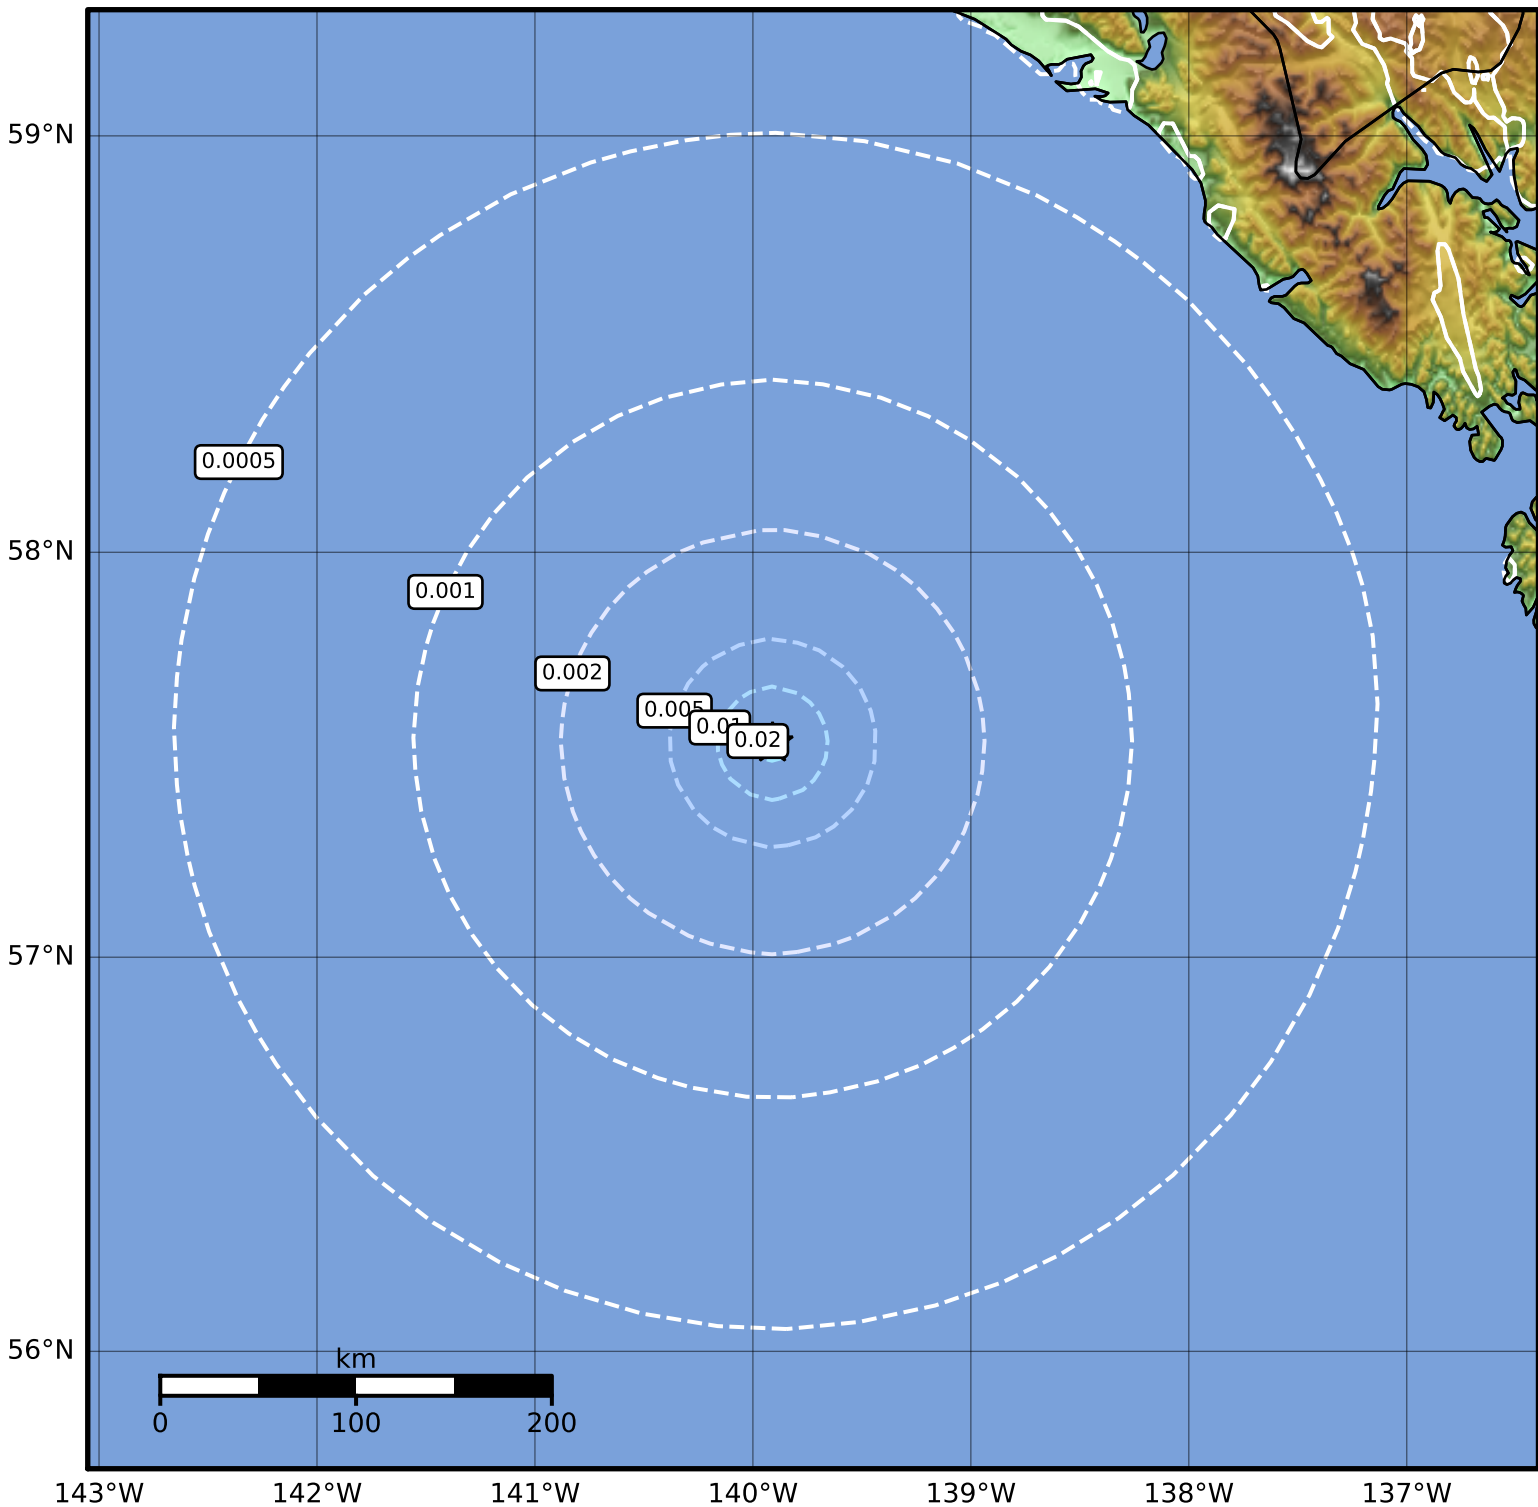

3.0 Second Peak Spectral Acceleration Map Alaska Earthquake Center
ShakeMap: 223 km (139 miles) WSW of Elfin Cove
Jan 07, 2024 11:37:03 UTC M4.0 N57.53 W139.91 Depth: 11.5km ID:ak024brj19k

Scale based on Worden et al. (2012)

△ Seismic Instrument ○ Reported Intensity

★ Epicenter

Version 1: Processed 2024-01-07T11:51:52Z