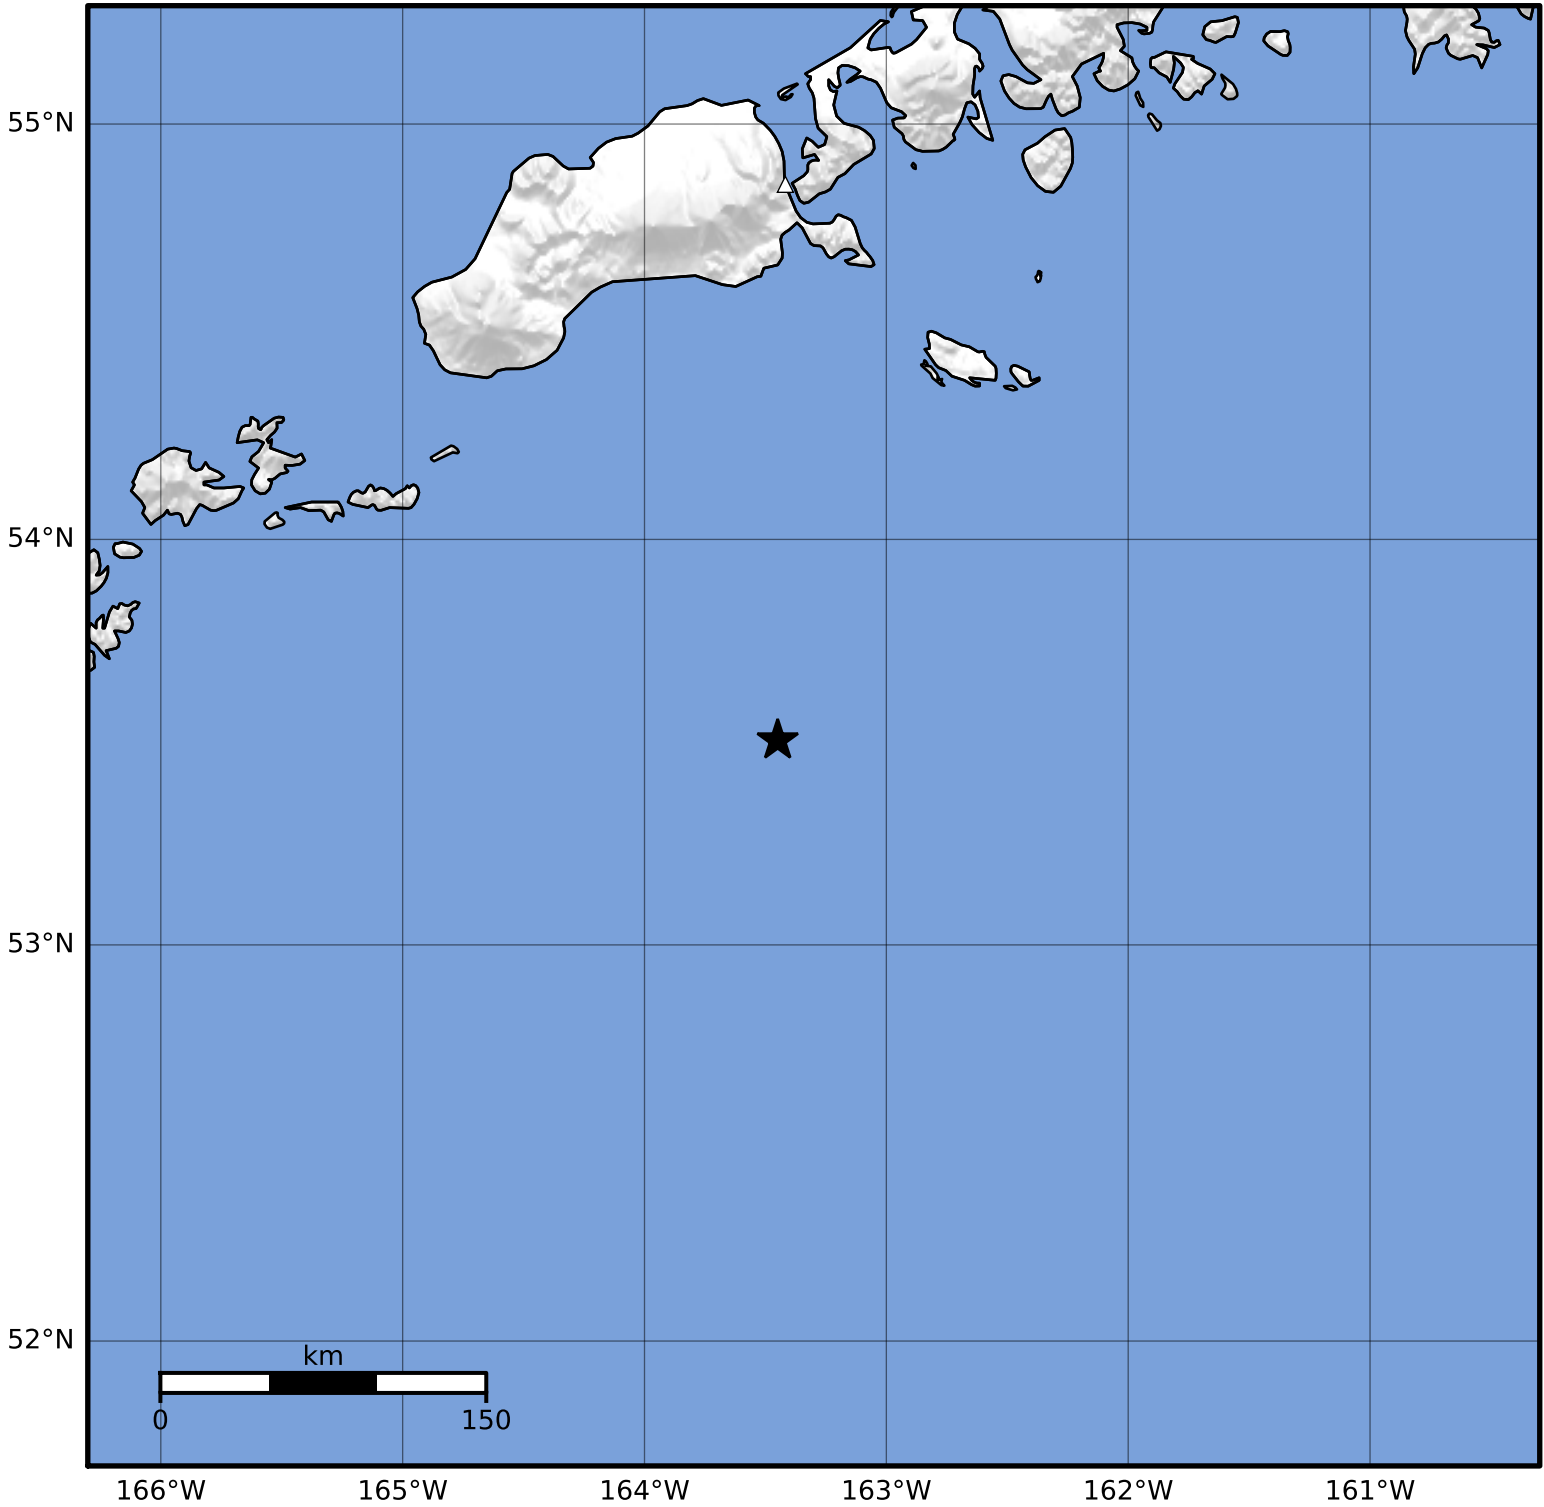

Macroseismic Intensity Map Alaska Earthquake Center
 ShakeMap: 149 km (93 miles) S of False Pass
 Jan 07, 2024 12:10:40 UTC M3.5 N53.51 W163.45 Depth: 25.6km ID:ak024bryv6o

SHAKING	Not felt	Weak	Light	Moderate	Strong	Very strong	Severe	Violent	Extreme
DAMAGE	None	None	None	Very light	Light	Moderate	Moderate/heavy	Heavy	Very heavy
PGA(%g)	<0.0464	0.297	2.76	6.2	11.5	21.5	40.1	74.7	>139
PGV(cm/s)	<0.0215	0.135	1.41	4.65	9.64	20	41.4	85.8	>178
INTENSITY	I	II-III	IV	V	VI	VII	VIII	IX	X+

Scale based on Worden et al. (2012)

Version 1: Processed 2024-01-07T20:35:47Z

△ Seismic Instrument ○ Reported Intensity

★ Epicenter