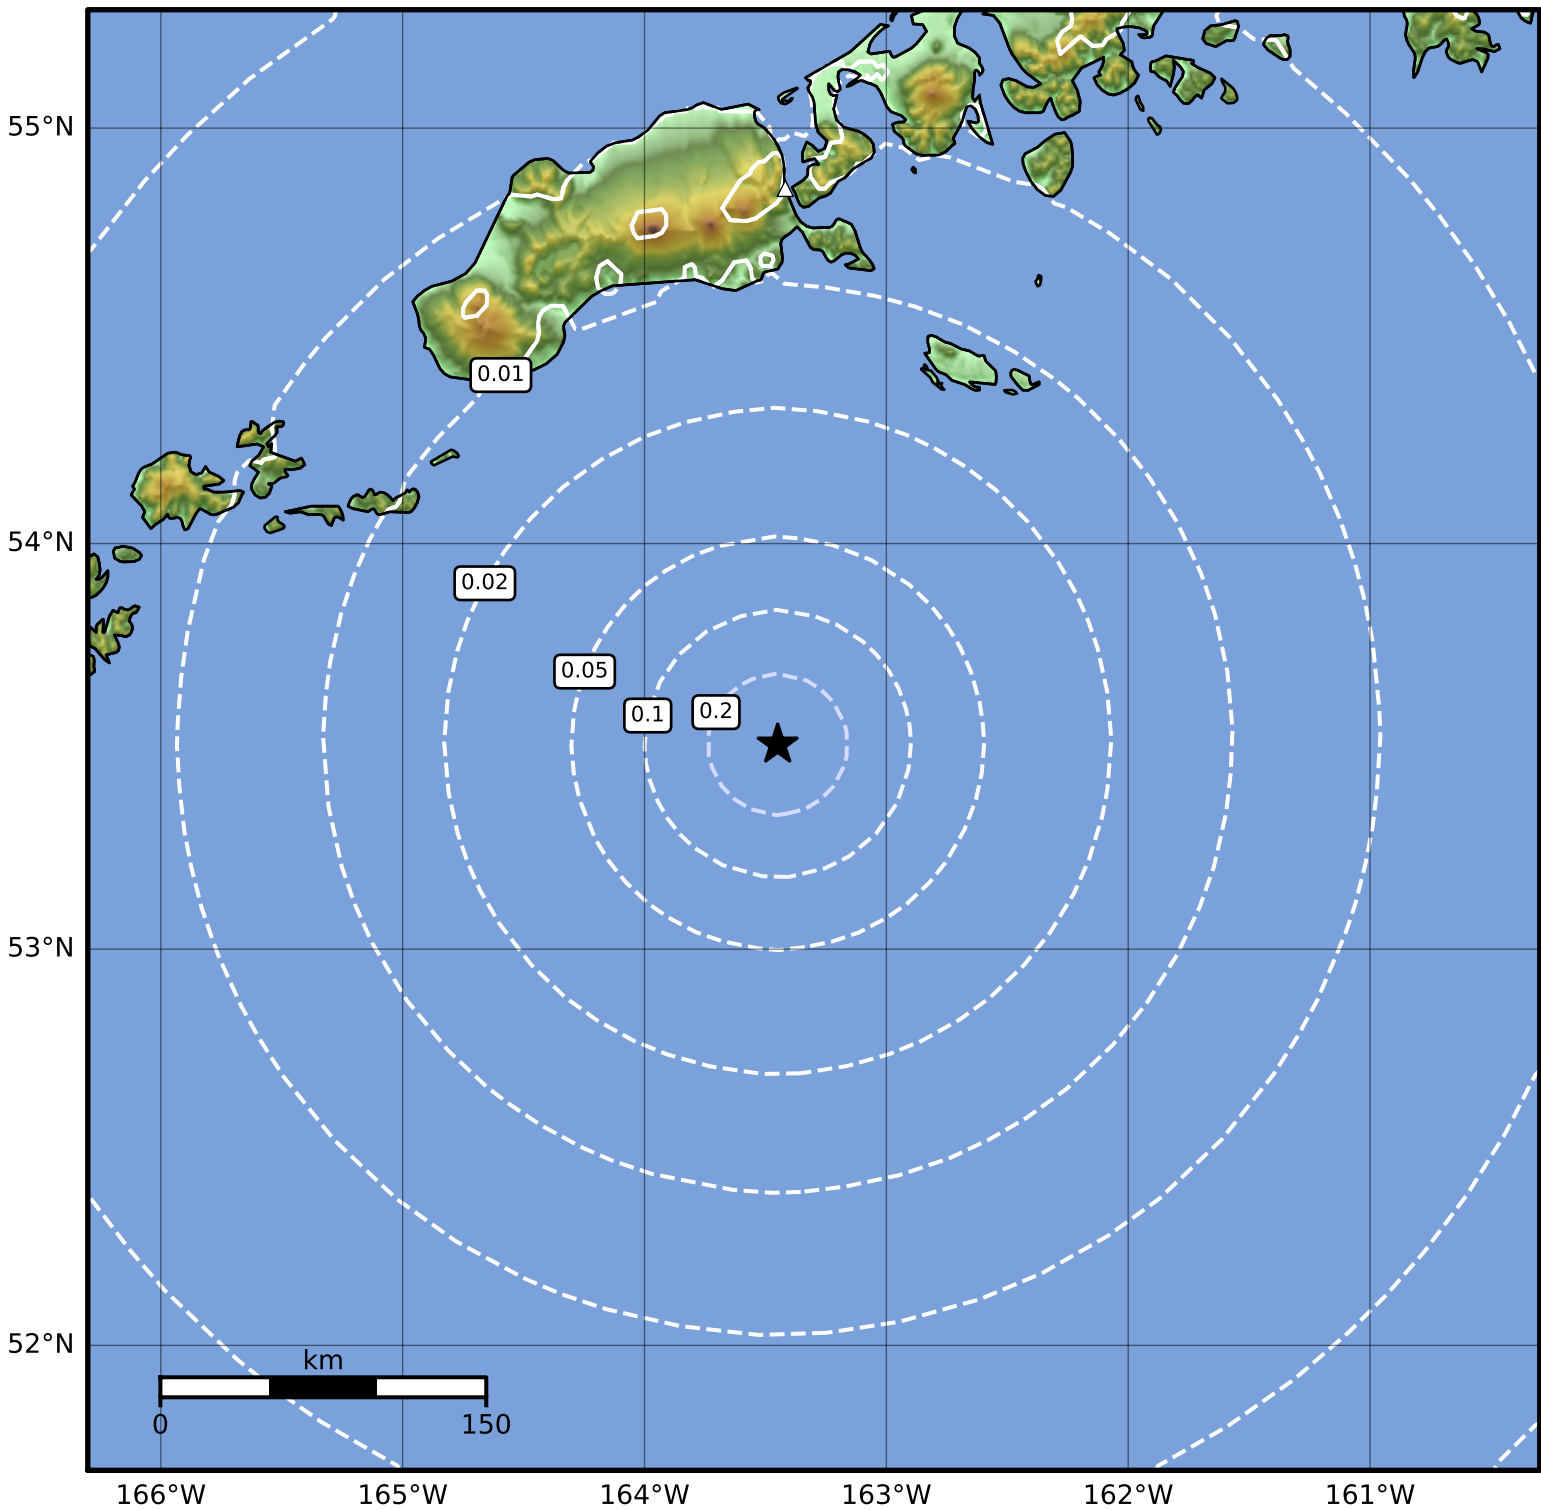

0.3 Second Peak Spectral Acceleration Map Alaska Earthquake Center  
 ShakeMap: 149 km (93 miles) S of False Pass  
 Jan 07, 2024 12:10:40 UTC M3.5 N53.51 W163.45 Depth: 25.6km ID:ak024bryv6o

SA(0.3) (%g)	0.1	0.2	0.5	1	2	5	10	20	50	100	200
--------------	-----	-----	-----	---	---	---	----	----	----	-----	-----

Scale based on Worden et al. (2012)

Version 1: Processed 2024-01-07T20:35:47Z

△ Seismic Instrument ○ Reported Intensity

★ Epicenter