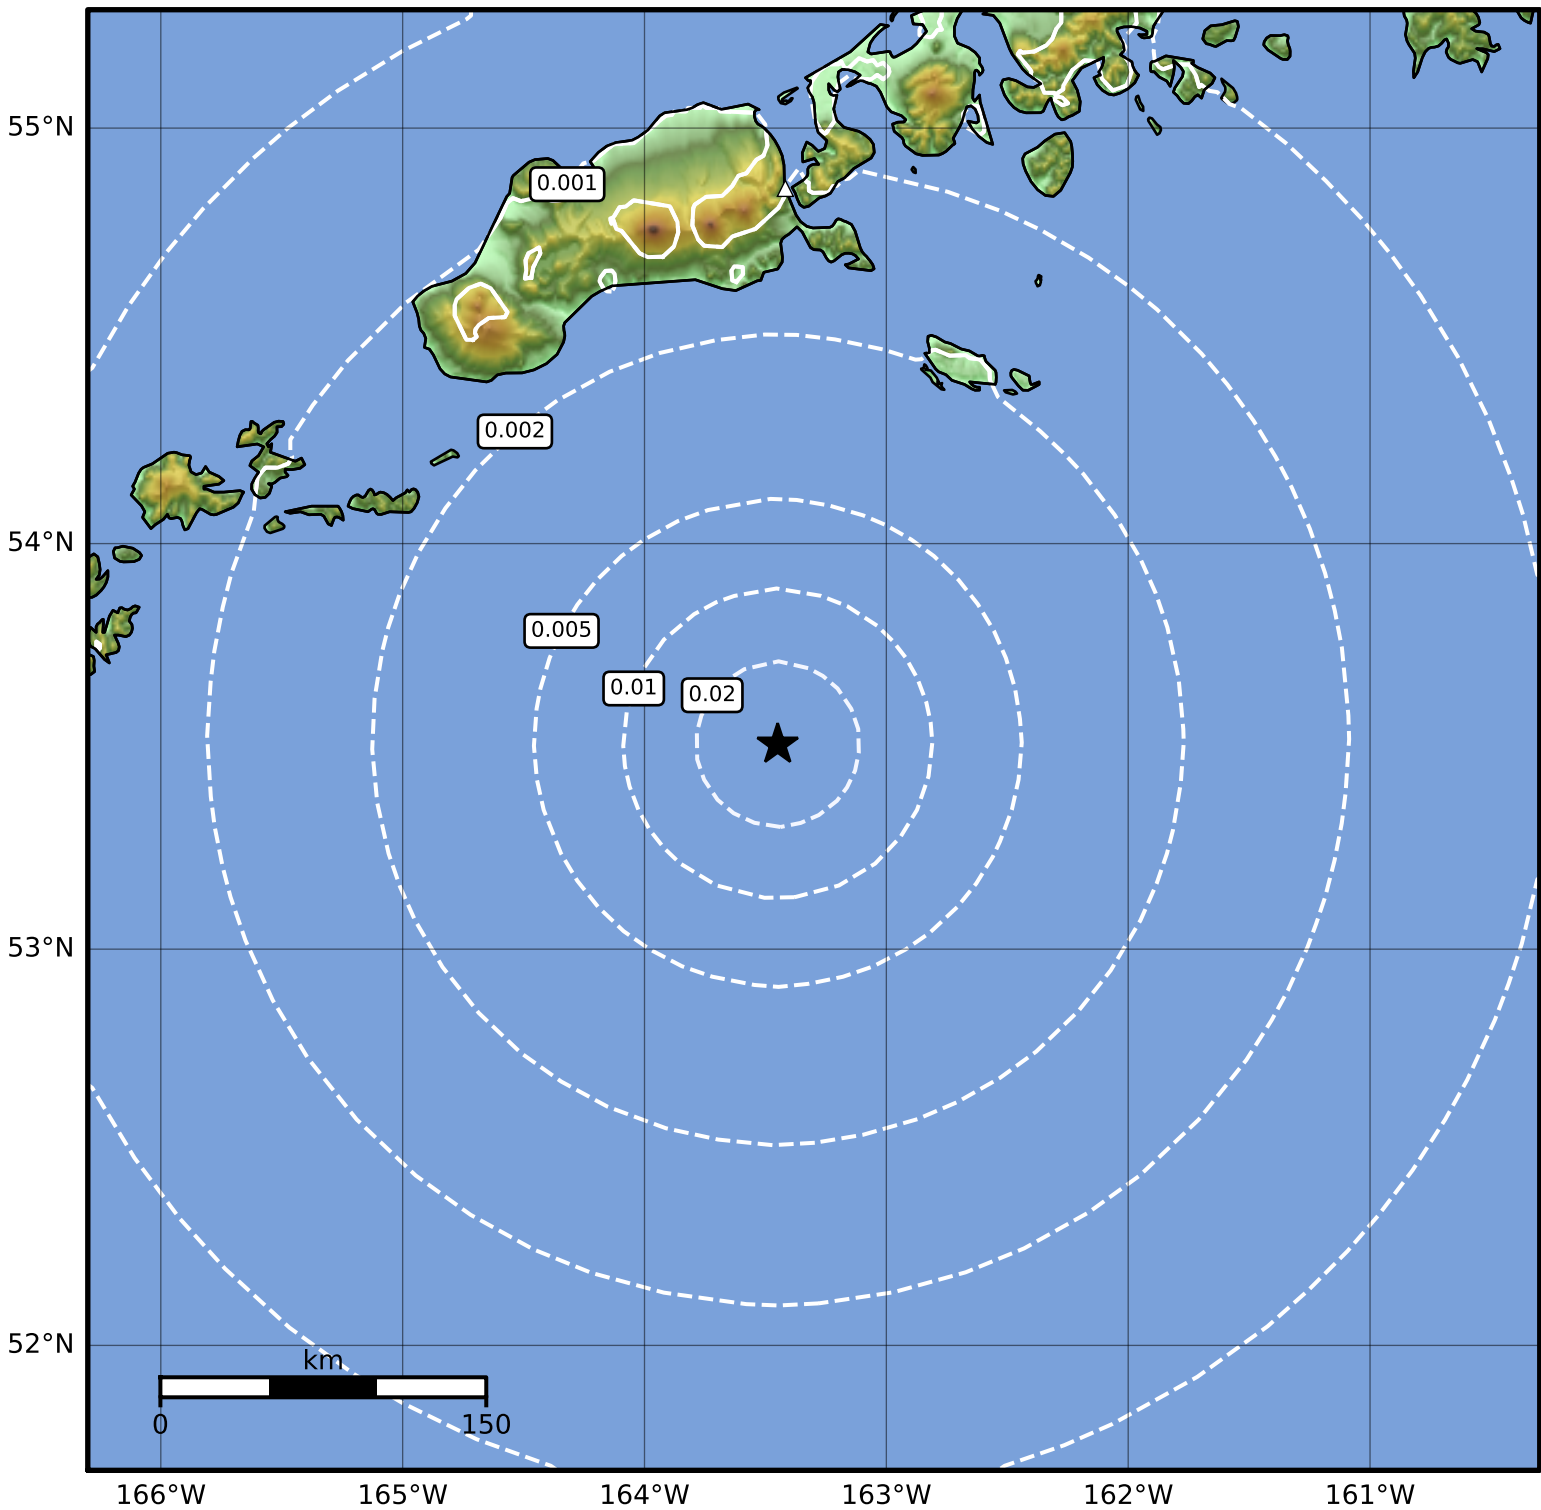

1.0 Second Peak Spectral Acceleration Map Alaska Earthquake Center
ShakeMap: 149 km (93 miles) S of False Pass
Jan 07, 2024 12:10:40 UTC M3.5 N53.51 W163.45 Depth: 25.6km ID:ak024bryv6o

SA(1.0) (%g)	0.1	0.2	0.5	1	2	5	10	20	50	100	200
---------------------	------------	------------	------------	----------	----------	----------	-----------	-----------	-----------	------------	------------

Scale based on Worden et al. (2012)

Version 1: Processed 2024-01-07T20:35:47Z

△ Seismic Instrument ○ Reported Intensity

★ Epicenter