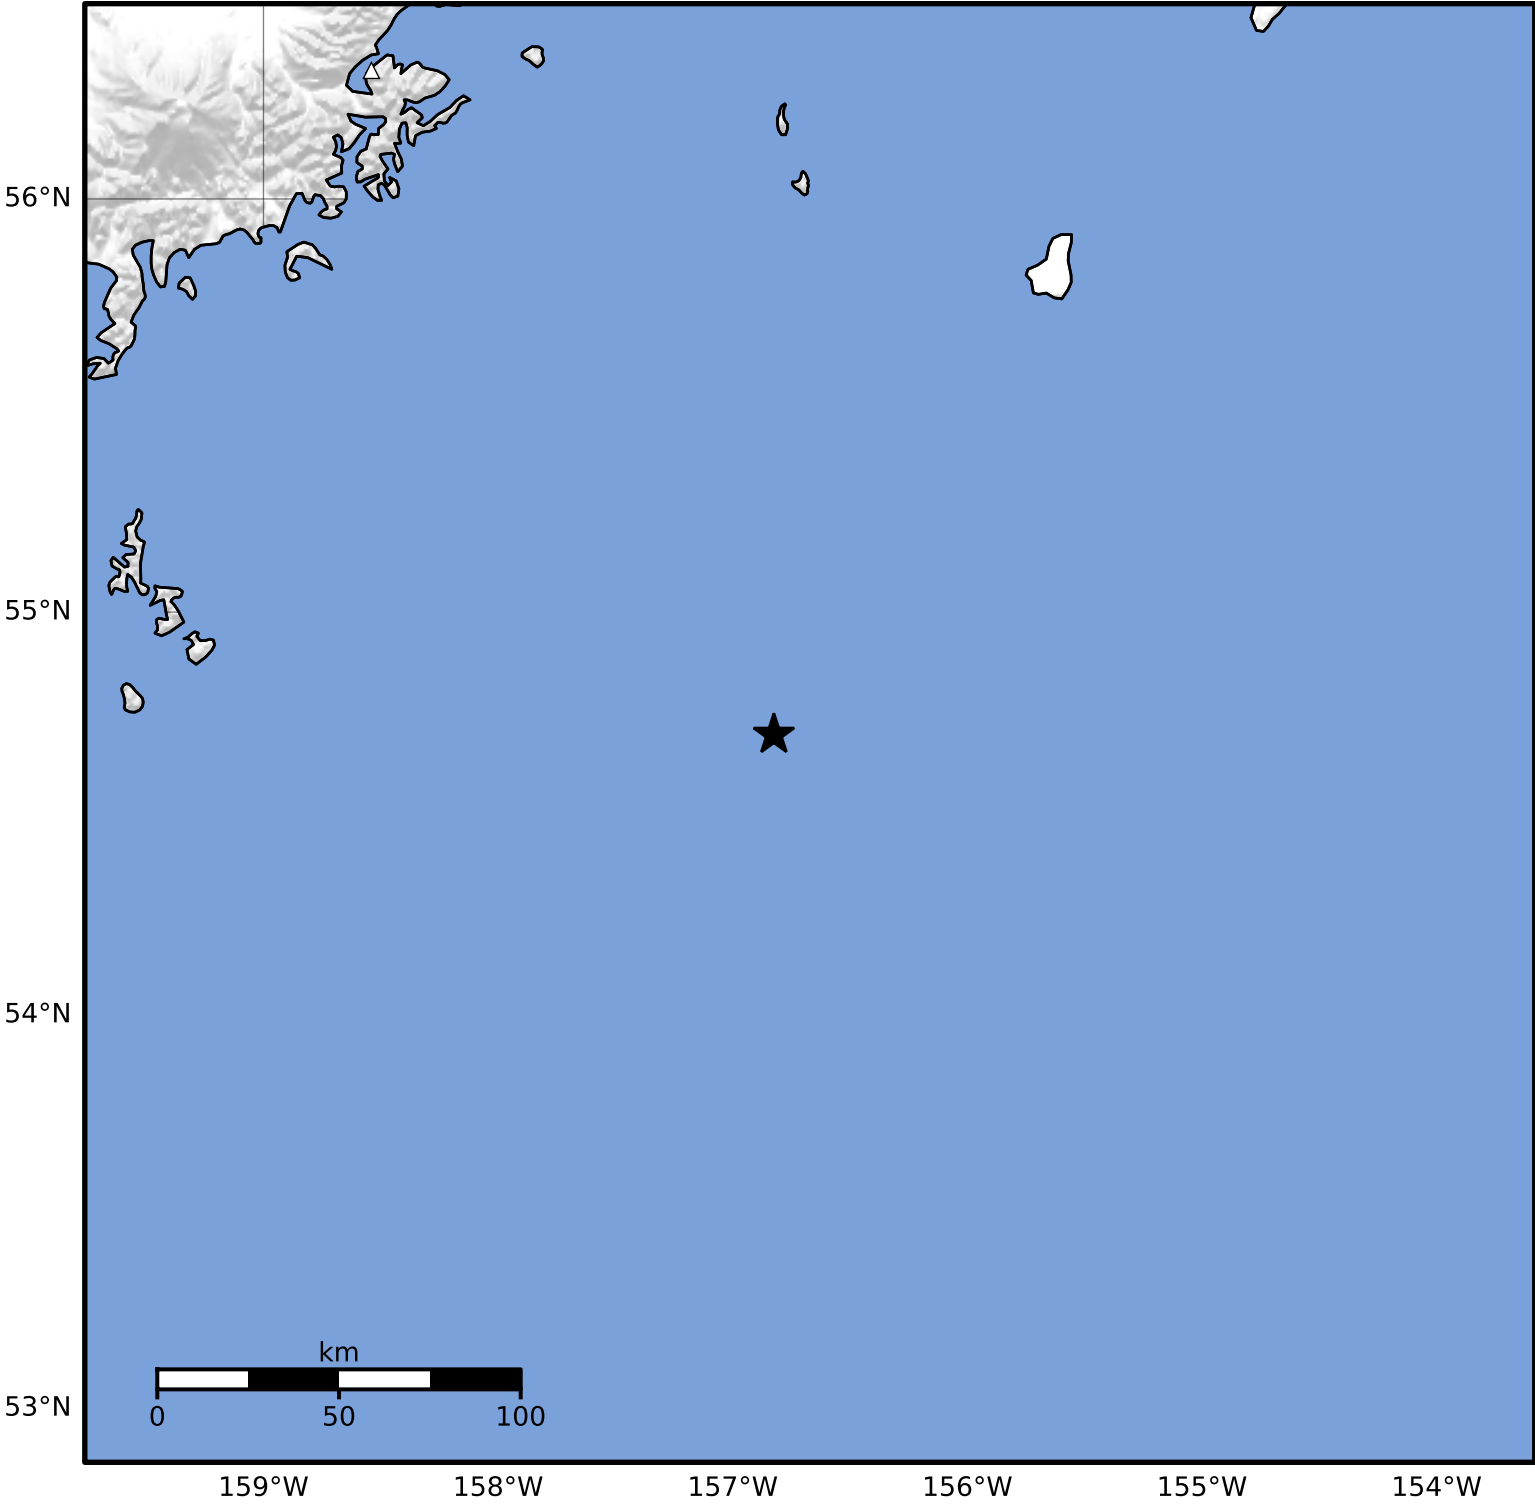

Macroseismic Intensity Map Alaska Earthquake Center
 ShakeMap: 199 km (124 miles) SE of Perryville
 Sep 14, 2024 14:33:42 UTC M4.3 N54.70 W156.82 Depth: 0.9km ID:ak024bux6req

SHAKING	Not felt	Weak	Light	Moderate	Strong	Very strong	Severe	Violent	Extreme
DAMAGE	None	None	None	Very light	Light	Moderate	Moderate/heavy	Heavy	Very heavy
PGA(%g)	<0.0464	0.297	2.76	6.2	11.5	21.5	40.1	74.7	>139
PGV(cm/s)	<0.0215	0.135	1.41	4.65	9.64	20	41.4	85.8	>178
INTENSITY	I	II-III	IV	V	VI	VII	VIII	IX	X+

Scale based on Worden et al. (2012)

Version 2: Processed 2024-09-14T16:22:52Z

△ Seismic Instrument ○ Reported Intensity

★ Epicenter