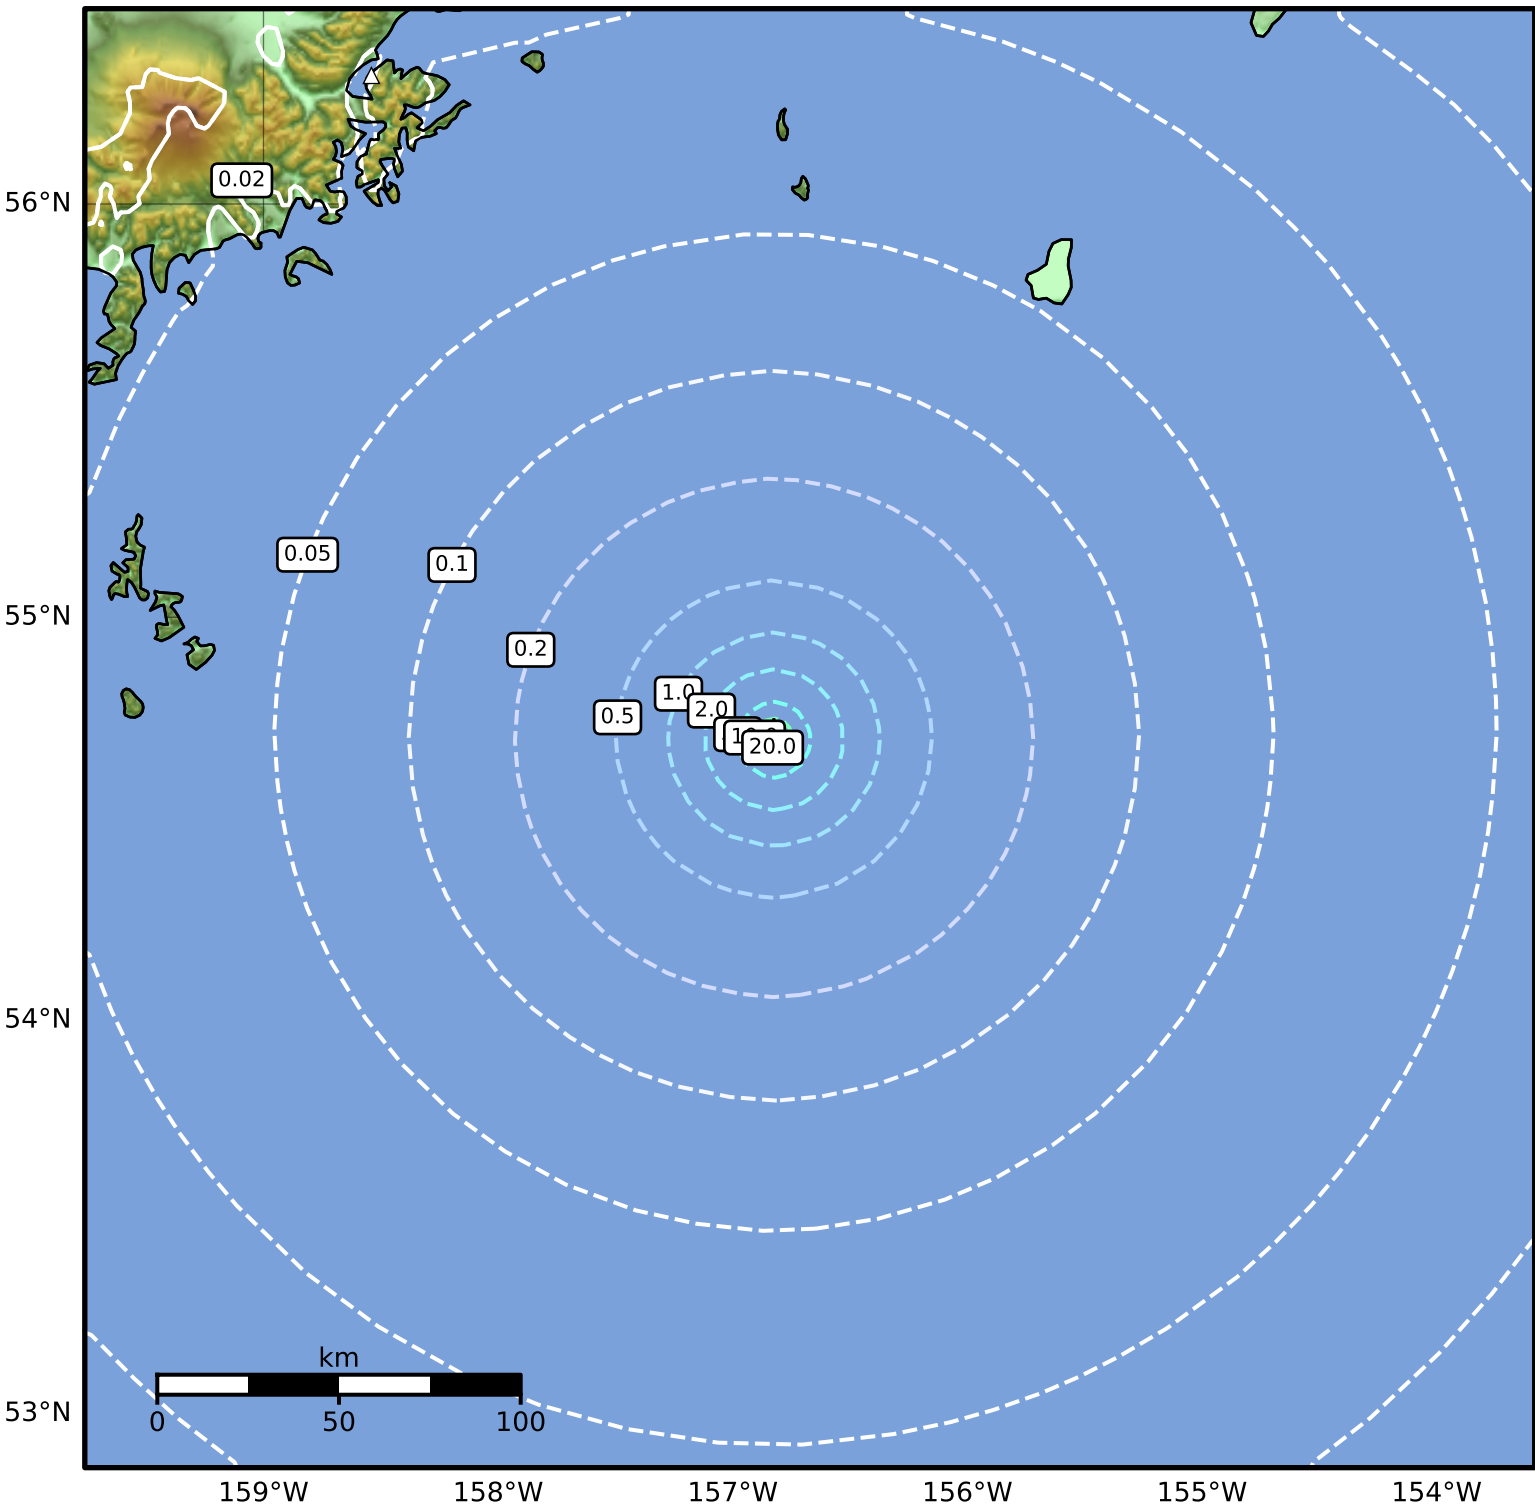

0.3 Second Peak Spectral Acceleration Map Alaska Earthquake Center
 ShakeMap: 199 km (124 miles) SE of Perryville
 Sep 14, 2024 14:33:42 UTC M4.3 N54.70 W156.82 Depth: 0.9km ID:ak024bux6req

SA(0.3) (%g)	0.1	0.2	0.5	1	2	5	10	20	50	100	200
--------------	-----	-----	-----	---	---	---	----	----	----	-----	-----

Scale based on Worden et al. (2012)

Version 2: Processed 2024-09-14T16:22:52Z

△ Seismic Instrument ○ Reported Intensity

★ Epicenter