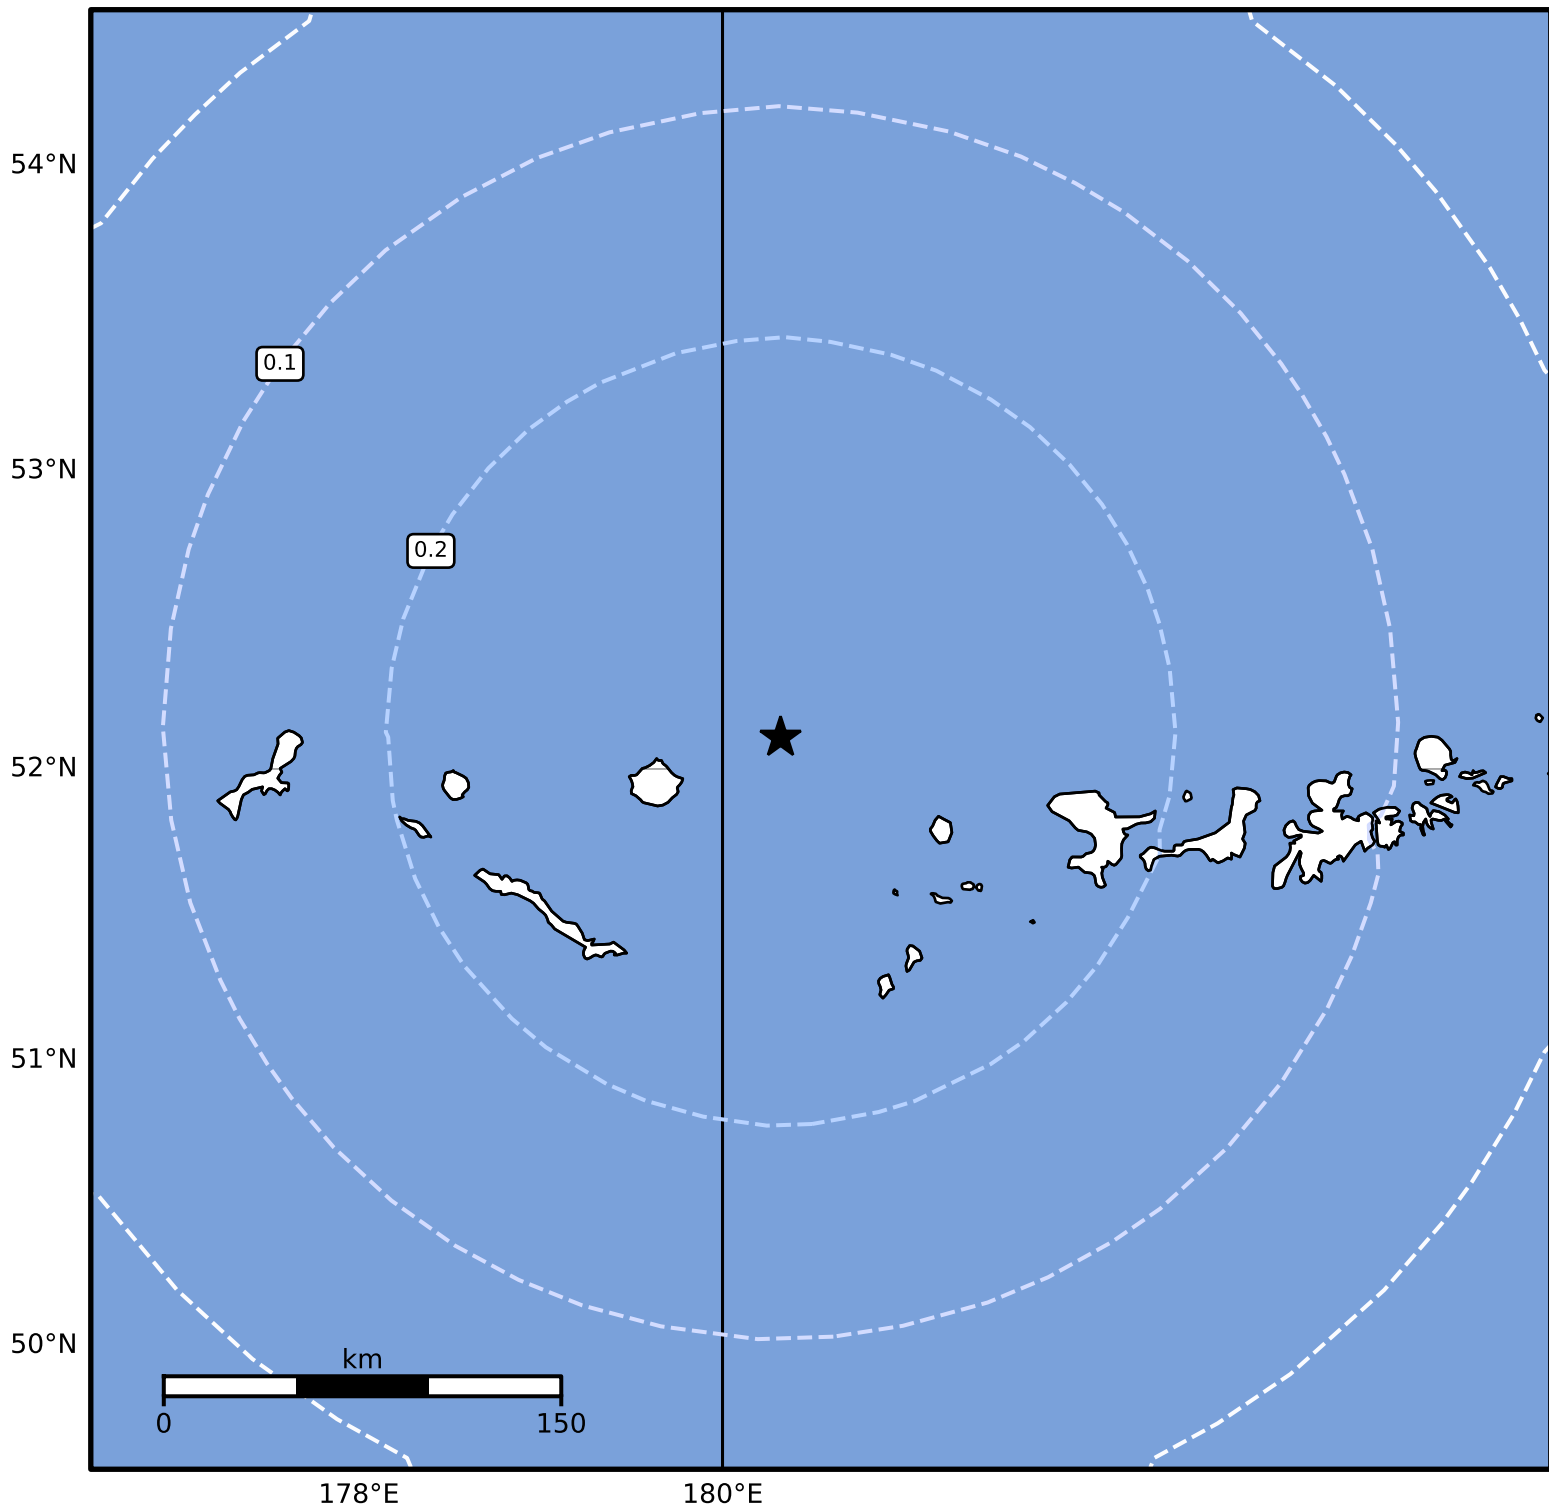

Peak Ground Acceleration Map Alaska Earthquake Center
ShakeMap: 111 km (69 miles) NE of Amchitka
Sep 15, 2024 12:41:02 UTC M5.0 N52.11 W179.68 Depth: 165.6km ID:ak024bwjvkvt

PGA (%g)	0.1	0.2	0.5	1	2	5	10	20	50	100	200
----------	-----	-----	-----	---	---	---	----	----	----	-----	-----

Scale based on Worden et al. (2012)

Version 4: Processed 2024-09-15T15:55:52Z

△ Seismic Instrument ○ Reported Intensity

★ Epicenter