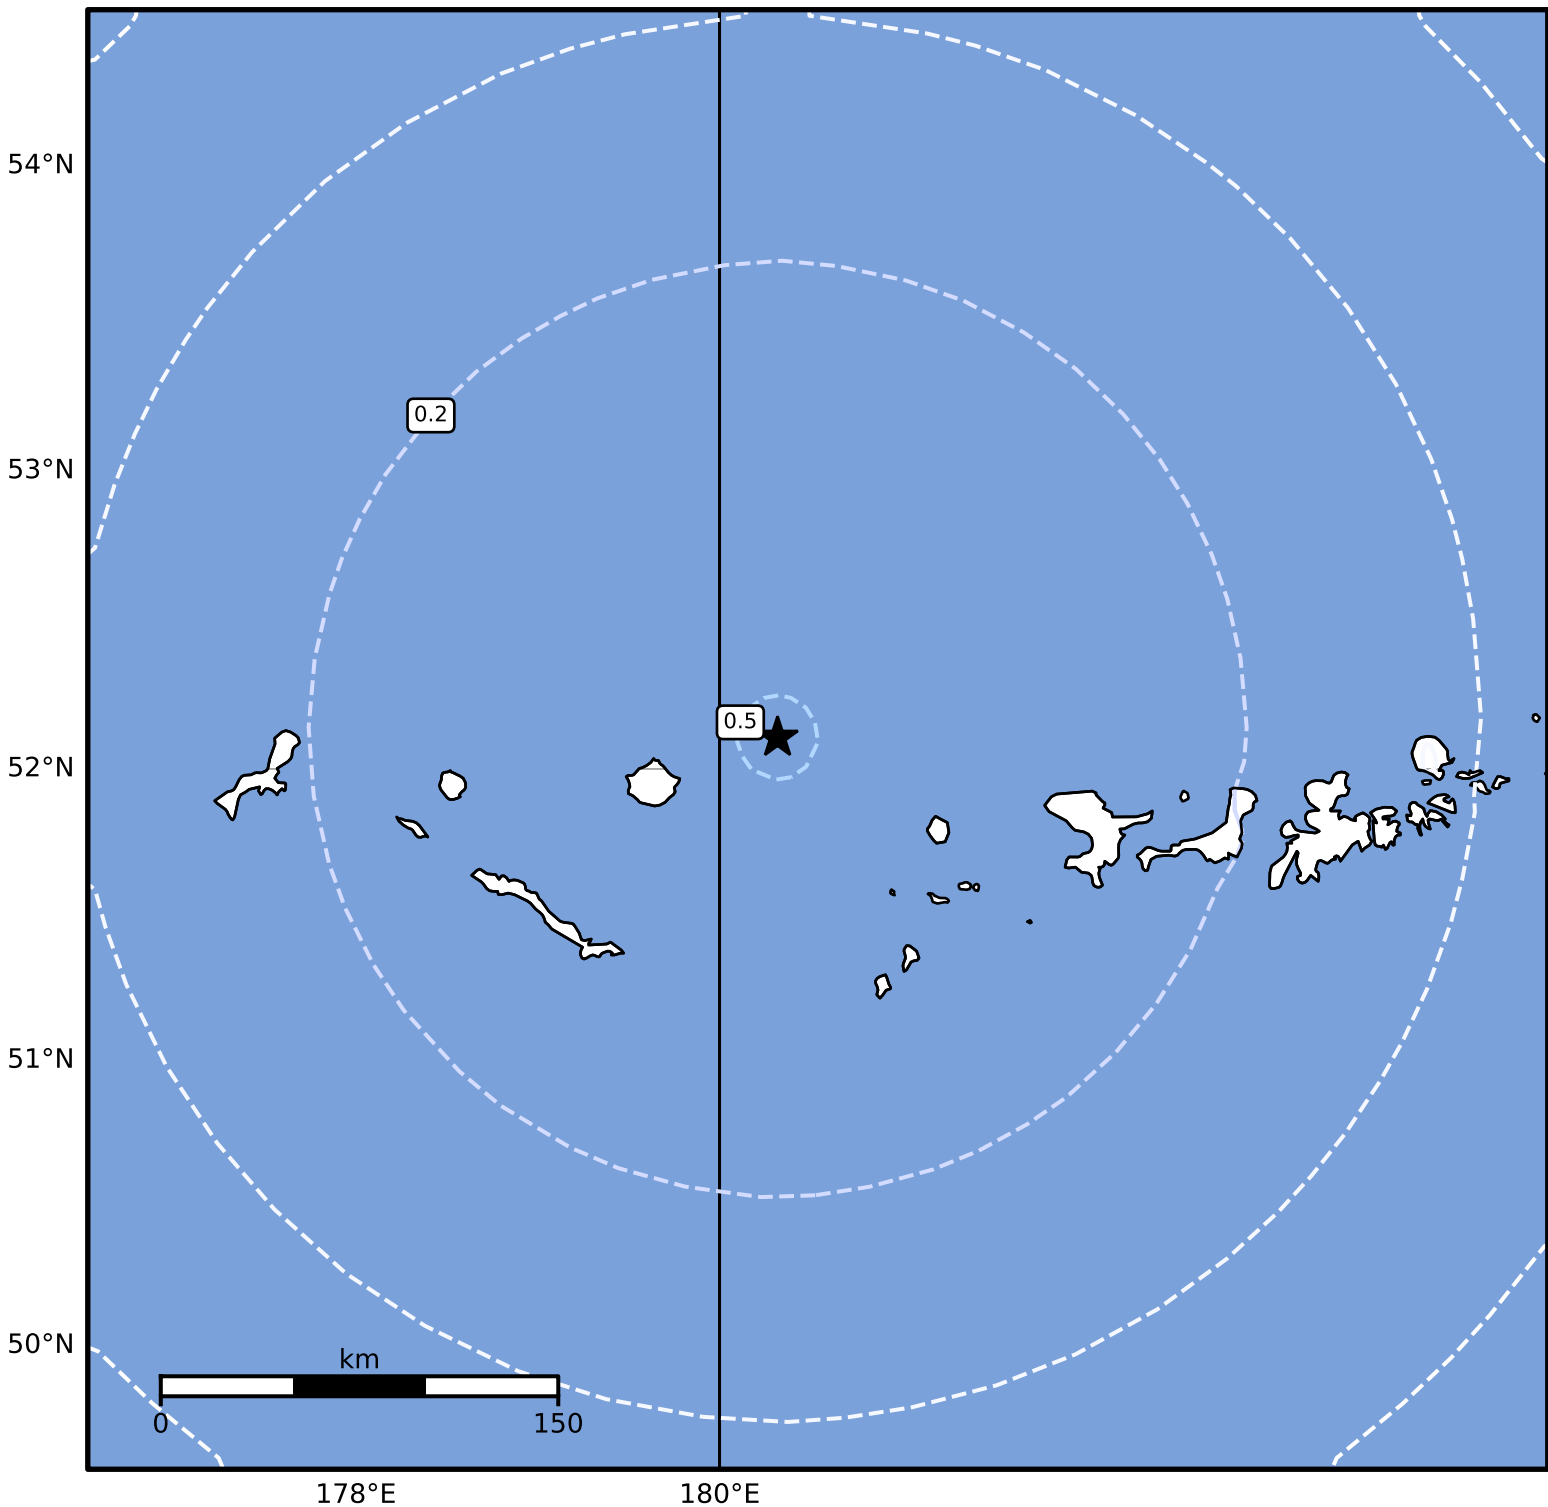

0.3 Second Peak Spectral Acceleration Map Alaska Earthquake Center  
 ShakeMap: 111 km (69 miles) NE of Amchitka  
 Sep 15, 2024 12:41:02 UTC M5.0 N52.11 W179.68 Depth: 165.6km ID:ak024bwjkgvt

SA(0.3) (%g)	0.1	0.2	0.5	1	2	5	10	20	50	100	200
--------------	-----	-----	-----	---	---	---	----	----	----	-----	-----

Scale based on Worden et al. (2012)

Version 4: Processed 2024-09-15T15:55:52Z

△ Seismic Instrument    ○ Reported Intensity

★ Epicenter