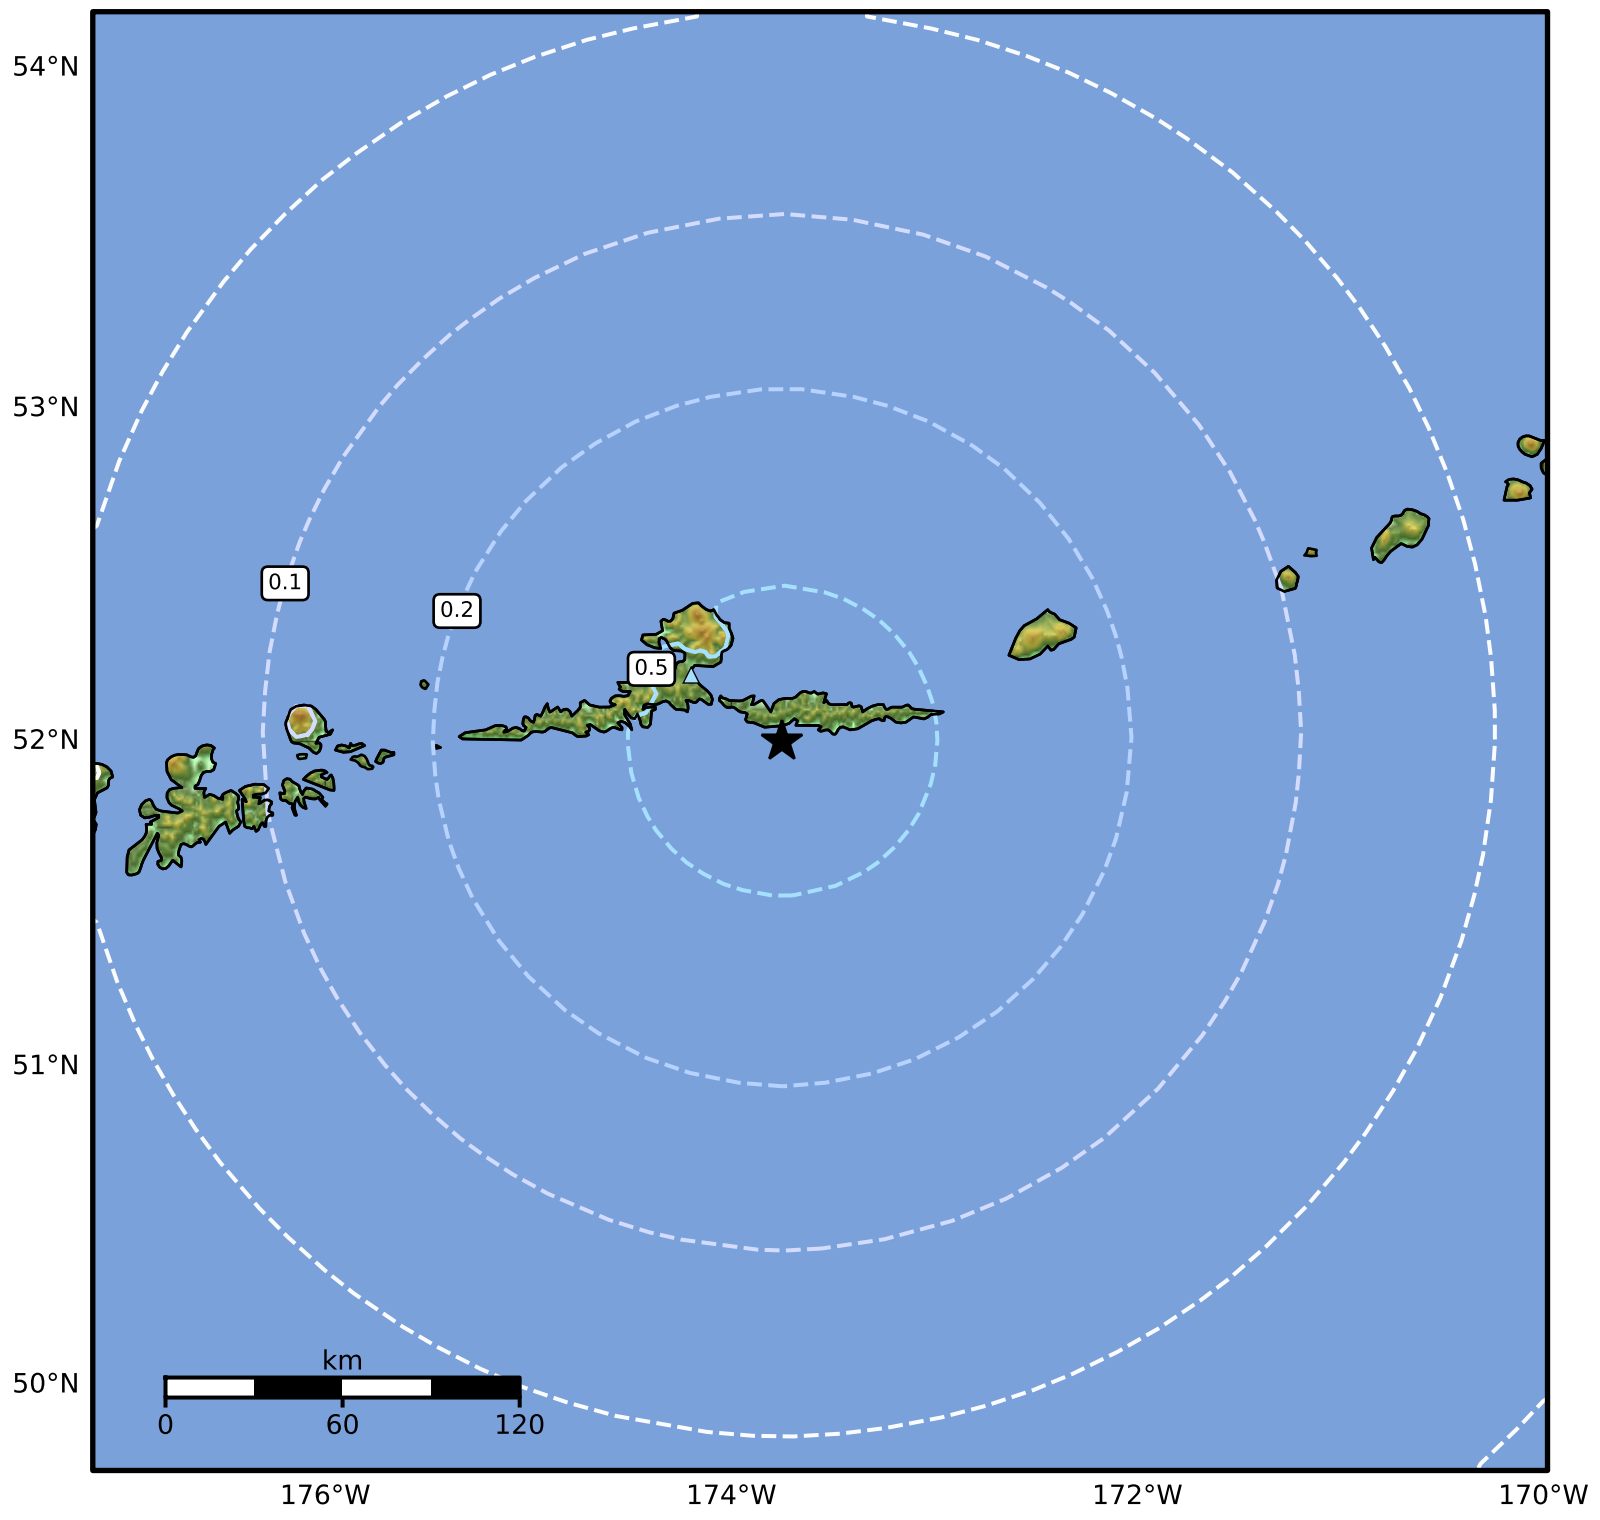

Peak Ground Acceleration Map Alaska Earthquake Center
 ShakeMap: 37 km (23 miles) SE of Atka
 Sep 16, 2024 16:01:19 UTC M4.4 N52.00 W173.75 Depth: 75.2km ID:ak024by9995a

| PGA (%g) | 0.1 | 0.2 | 0.5 | 1 | 2 | 5 | 10 | 20 | 50 | 100 | 200 |
|----------|-----|-----|-----|---|---|---|----|----|----|-----|-----|
| | | | | | | | | | | | |

Scale based on Worden et al. (2012)

Version 2: Processed 2024-09-16T17:28:45Z

△ Seismic Instrument ○ Reported Intensity ★ Epicenter