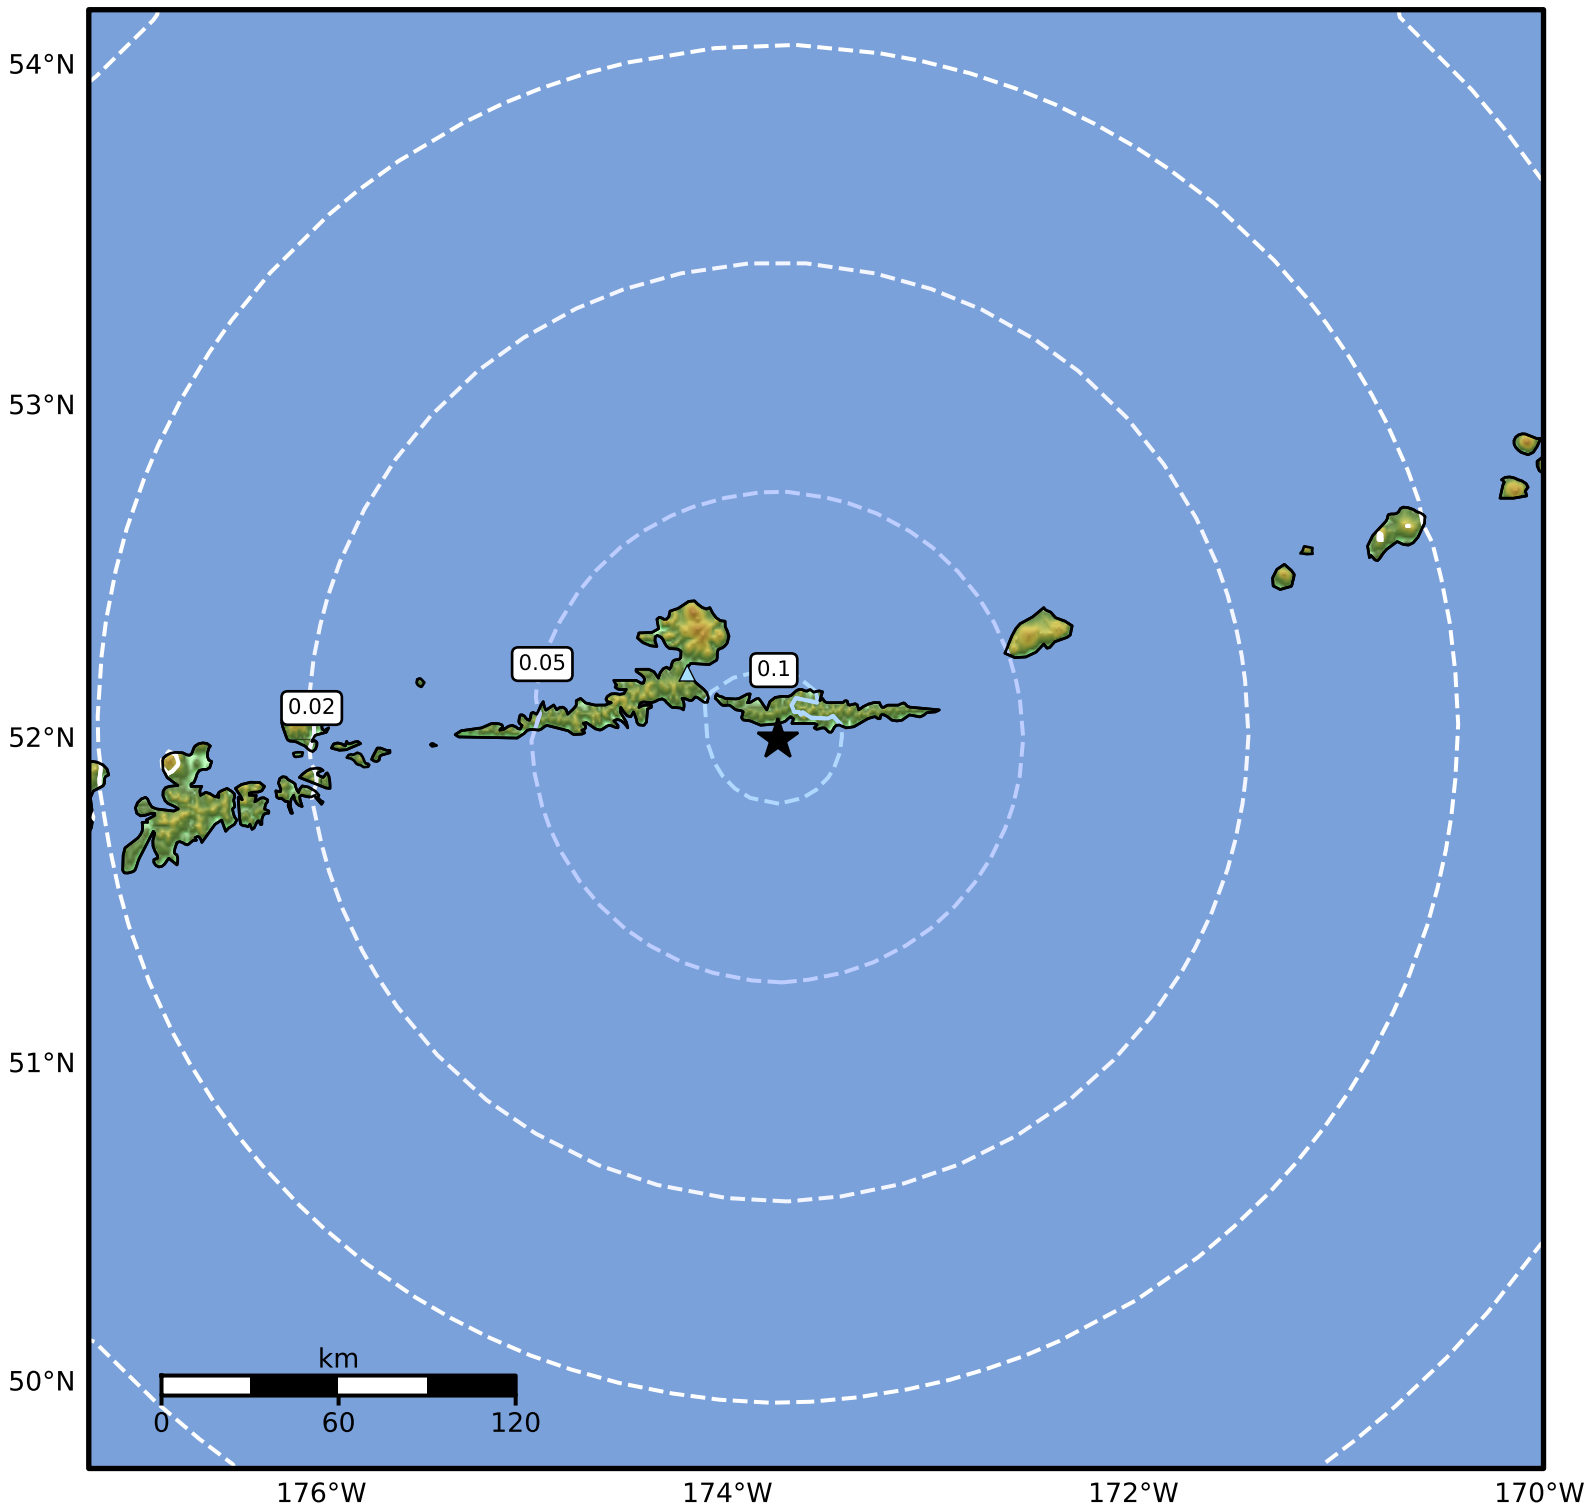

1.0 Second Peak Spectral Acceleration Map Alaska Earthquake Center
ShakeMap: 37 km (23 miles) SE of Atka
Sep 16, 2024 16:01:19 UTC M4.4 N52.00 W173.75 Depth: 75.2km ID:ak024by9995a

SA(1.0) (%g)	0.1	0.2	0.5	1	2	5	10	20	50	100	200
--------------	-----	-----	-----	---	---	---	----	----	----	-----	-----

Scale based on Worden et al. (2012)

△ Seismic Instrument ○ Reported Intensity

★ Epicenter

Version 2: Processed 2024-09-16T17:28:45Z