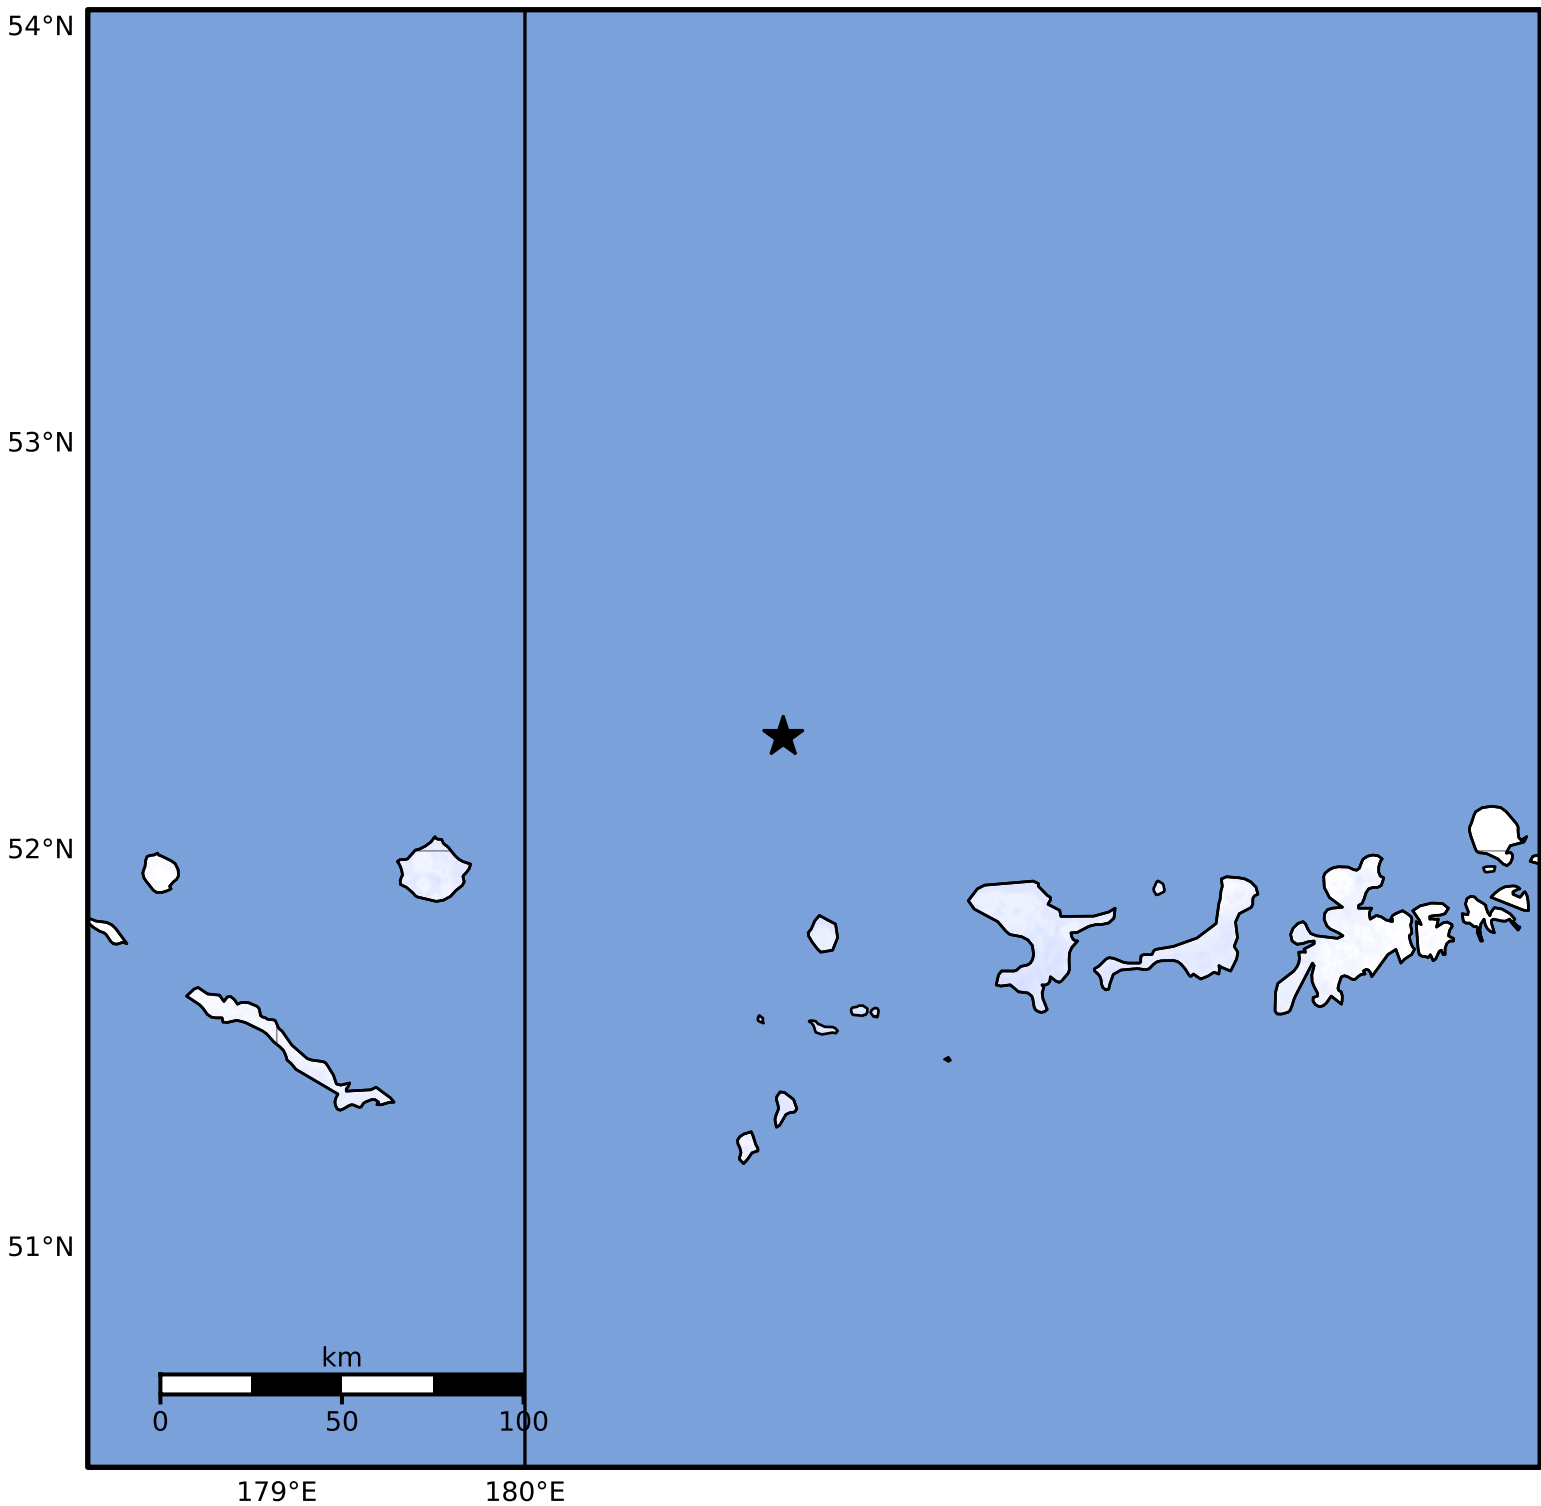

Macroseismic Intensity Map Alaska Earthquake Center
 ShakeMap: 163 km (101 miles) ENE of Amchitka
 Sep 16, 2024 18:13:02 UTC M4.2 N52.28 W178.96 Depth: 257.7km ID:ak024byaittb

SHAKING	Not felt	Weak	Light	Moderate	Strong	Very strong	Severe	Violent	Extreme
DAMAGE	None	None	None	Very light	Light	Moderate	Moderate/heavy	Heavy	Very heavy
PGA(%g)	<0.0464	0.297	2.76	6.2	11.5	21.5	40.1	74.7	>139
PGV(cm/s)	<0.0215	0.135	1.41	4.65	9.64	20	41.4	85.8	>178
INTENSITY	I	II-III	IV	V	VI	VII	VIII	IX	X+

Scale based on Worden et al. (2012)

Version 1: Processed 2024-09-16T20:49:39Z

△ Seismic Instrument ○ Reported Intensity

★ Epicenter