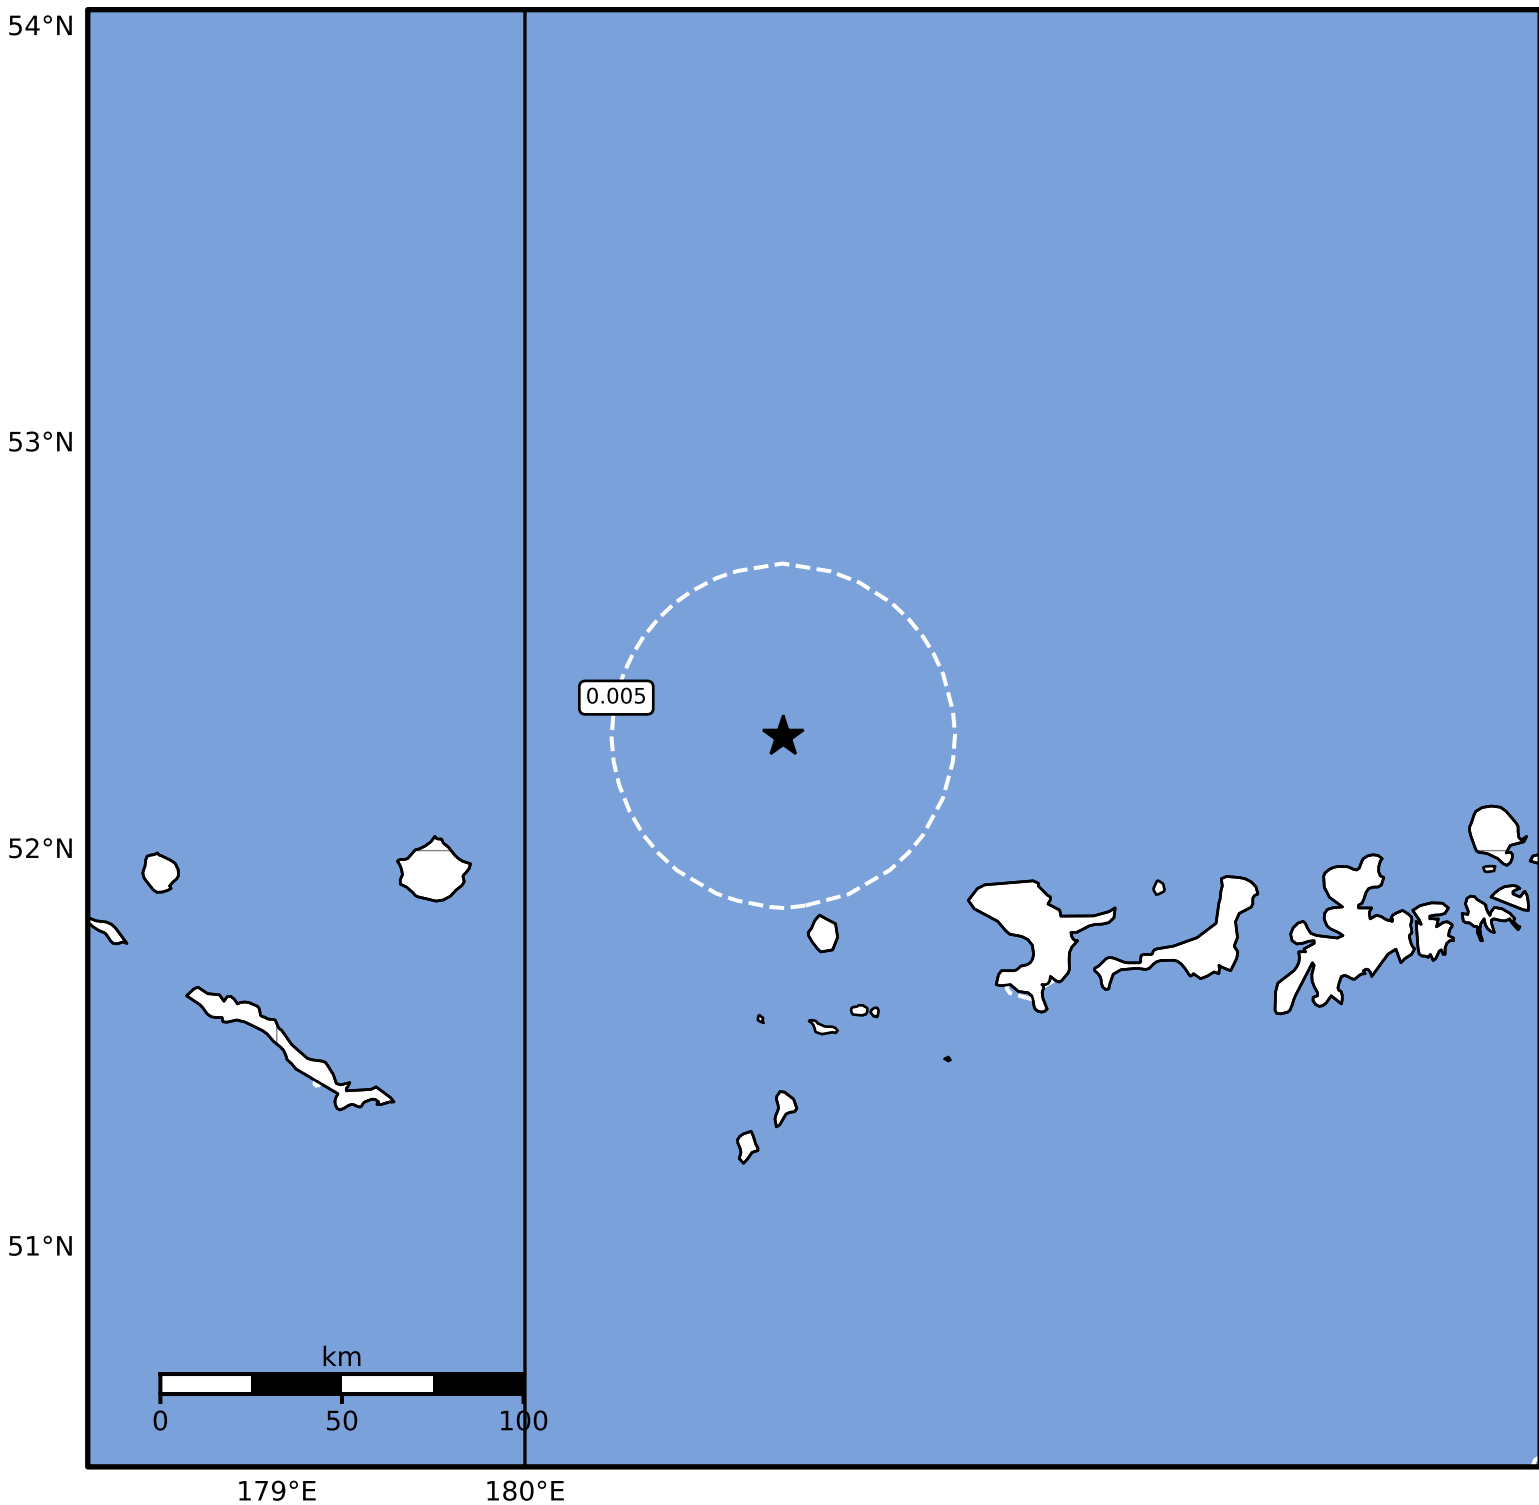

1.0 Second Peak Spectral Acceleration Map Alaska Earthquake Center
ShakeMap: 163 km (101 miles) ENE of Amchitka
Sep 16, 2024 18:13:02 UTC M4.2 N52.28 W178.96 Depth: 257.7km ID:ak024byaittb

SA(1.0) (%g)	0.1	0.2	0.5	1	2	5	10	20	50	100	200
--------------	-----	-----	-----	---	---	---	----	----	----	-----	-----

Scale based on Worden et al. (2012)

Version 1: Processed 2024-09-16T20:49:39Z

△ Seismic Instrument ○ Reported Intensity

★ Epicenter