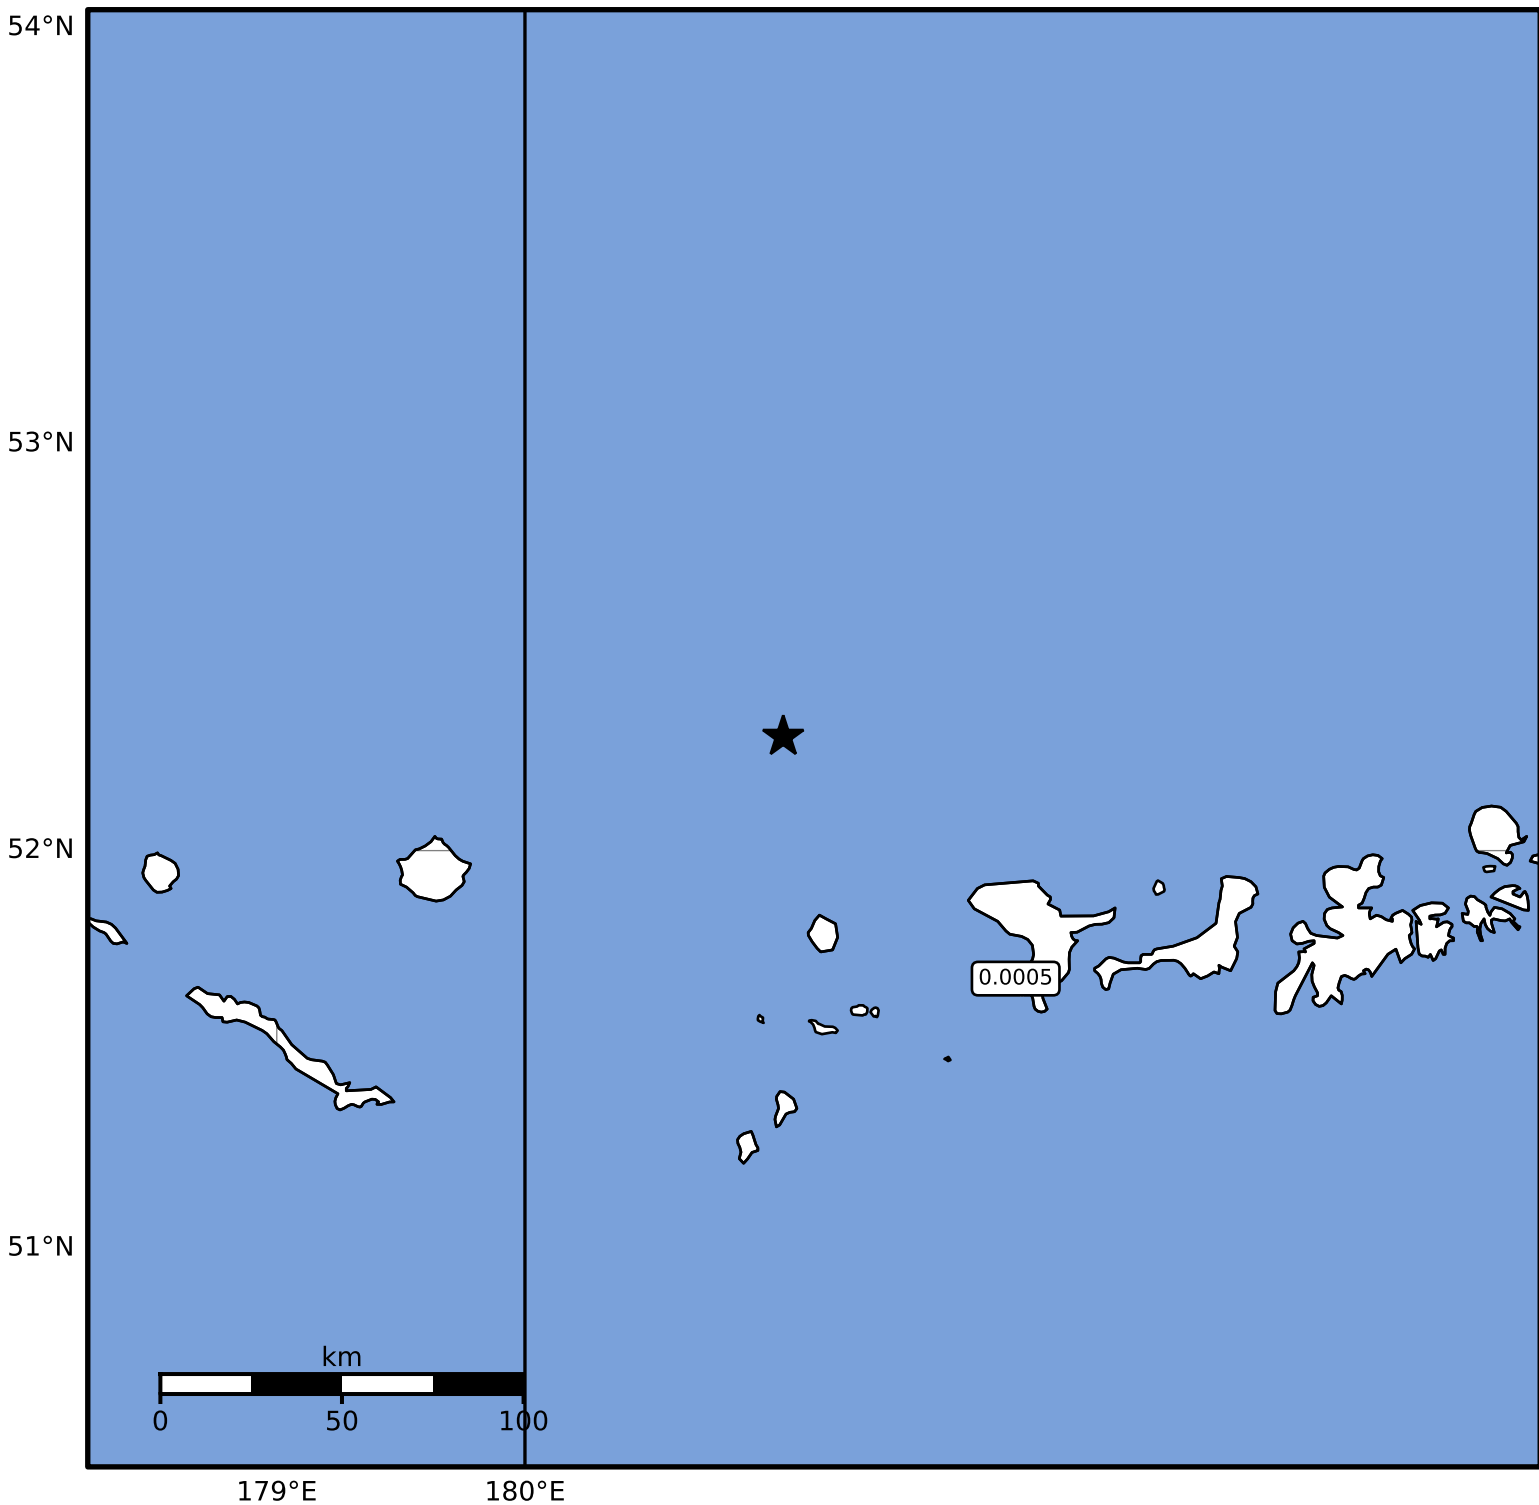

3.0 Second Peak Spectral Acceleration Map Alaska Earthquake Center
ShakeMap: 163 km (101 miles) ENE of Amchitka
Sep 16, 2024 18:13:02 UTC M4.2 N52.28 W178.96 Depth: 257.7km ID:ak024byaittb

Scale based on Worden et al. (2012)

△ Seismic Instrument ○ Reported Intensity

★ Epicenter

Version 1: Processed 2024-09-16T20:49:39Z