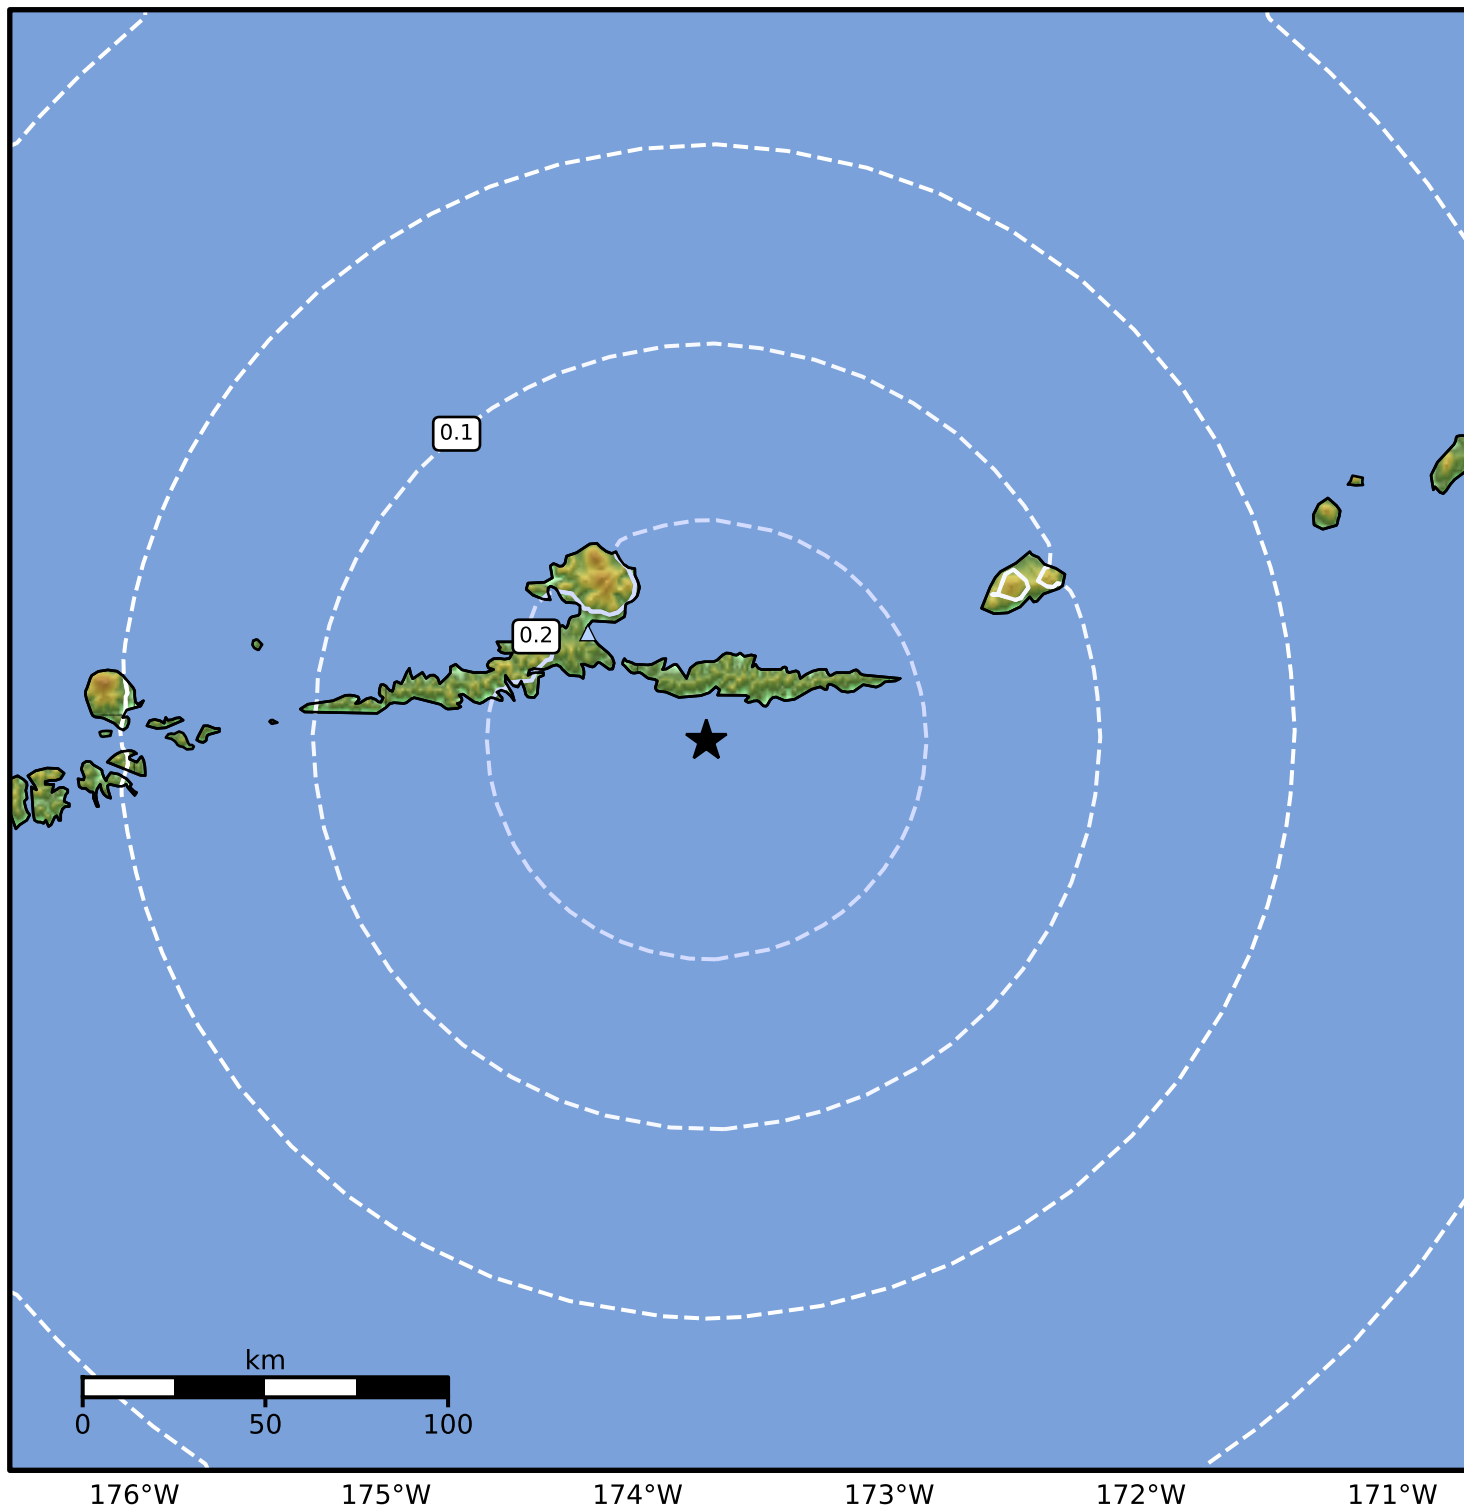

0.3 Second Peak Spectral Acceleration Map Alaska Earthquake Center
ShakeMap: 43 km (27 miles) SE of Atka
Sep 16, 2024 18:52:27 UTC M3.6 N51.94 W173.73 Depth: 71.1km ID:ak024byar90f

SA(0.3) (%g)	0.1	0.2	0.5	1	2	5	10	20	50	100	200
--------------	-----	-----	-----	---	---	---	----	----	----	-----	-----

Scale based on Worden et al. (2012)

Version 1: Processed 2024-09-16T20:57:12Z

△ Seismic Instrument ○ Reported Intensity

★ Epicenter