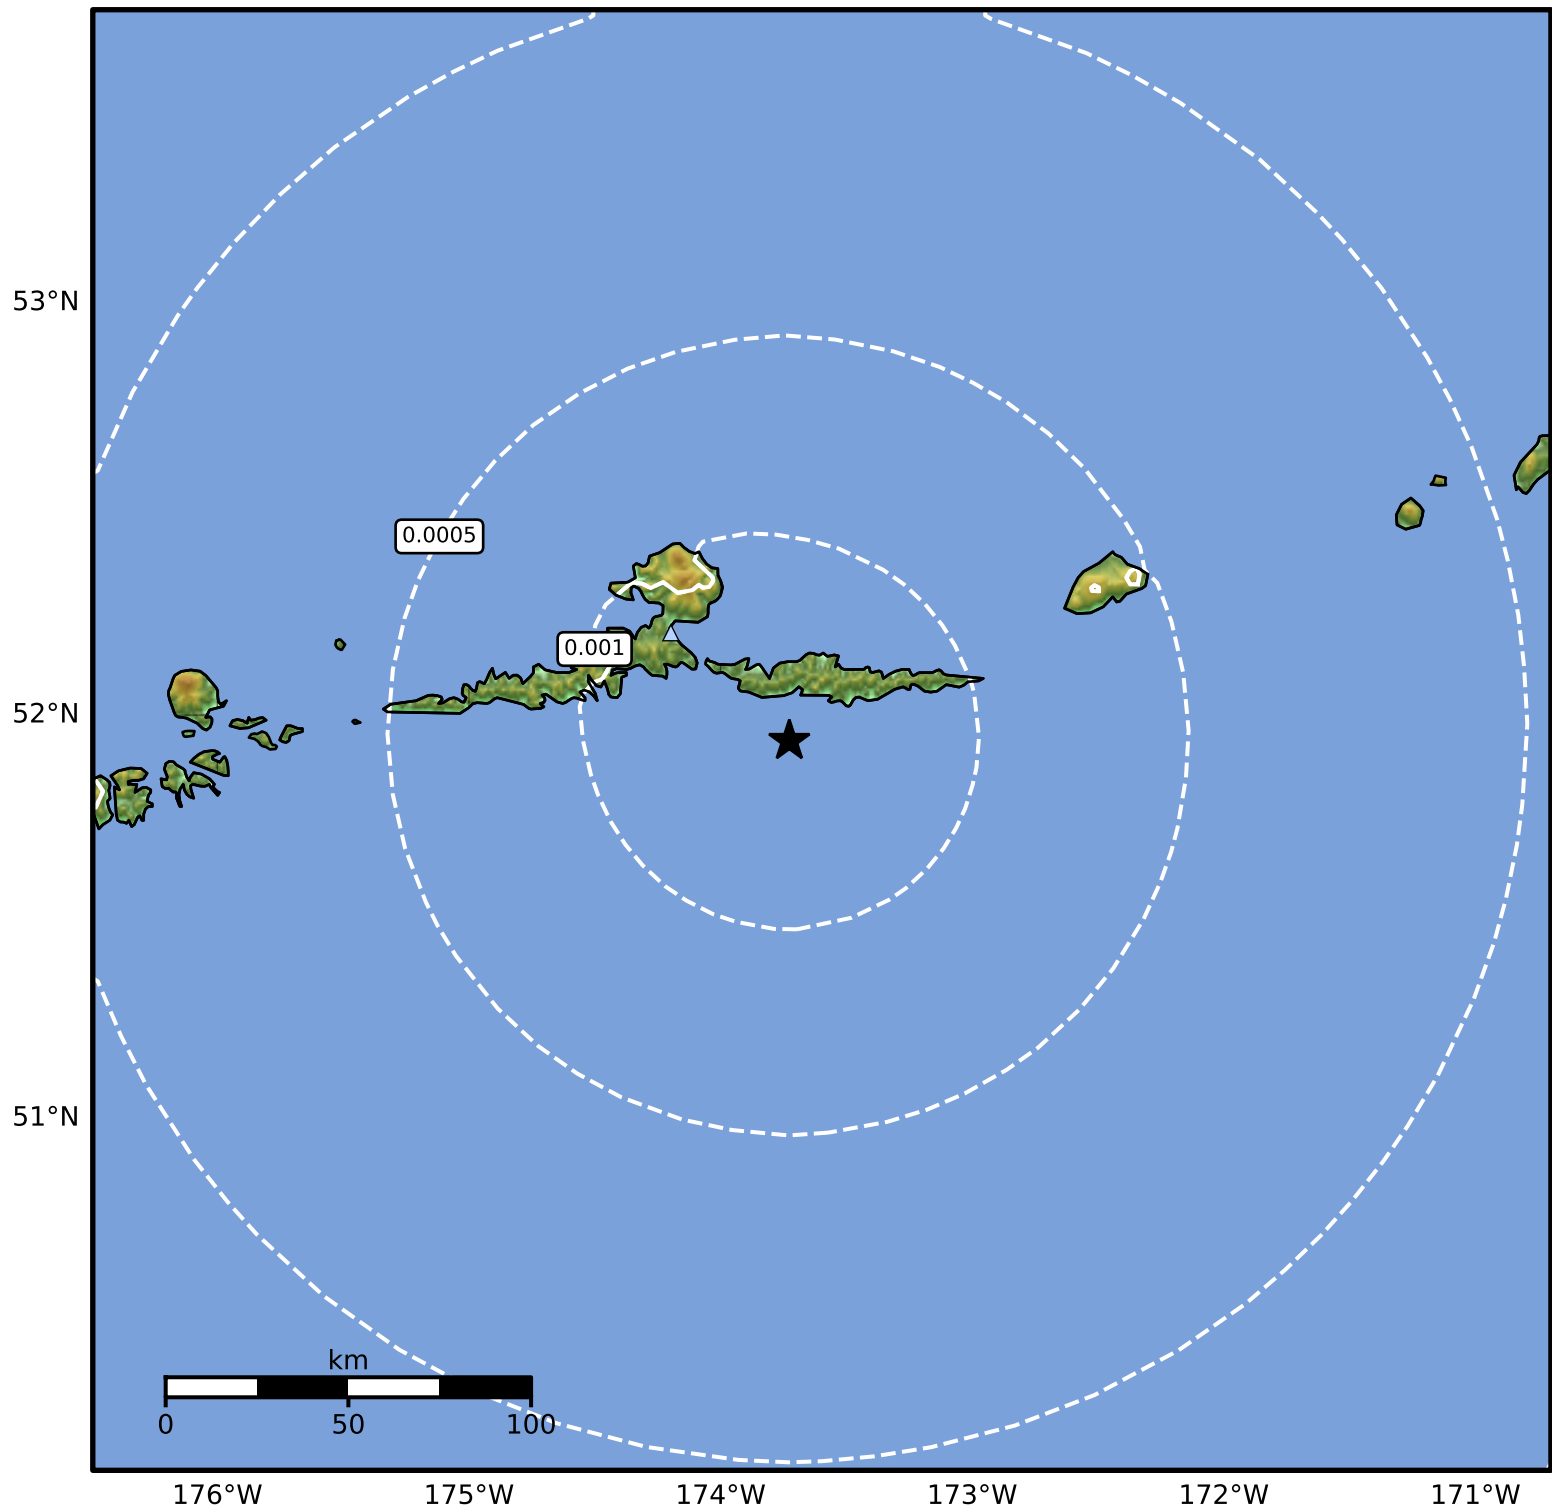

3.0 Second Peak Spectral Acceleration Map Alaska Earthquake Center  
ShakeMap: 43 km (27 miles) SE of Atka  
Sep 16, 2024 18:52:27 UTC M3.6 N51.94 W173.73 Depth: 71.1km ID:ak024byar90f

Scale based on Worden et al. (2012)

Version 1: Processed 2024-09-16T20:57:12Z

△ Seismic Instrument ○ Reported Intensity

★ Epicenter