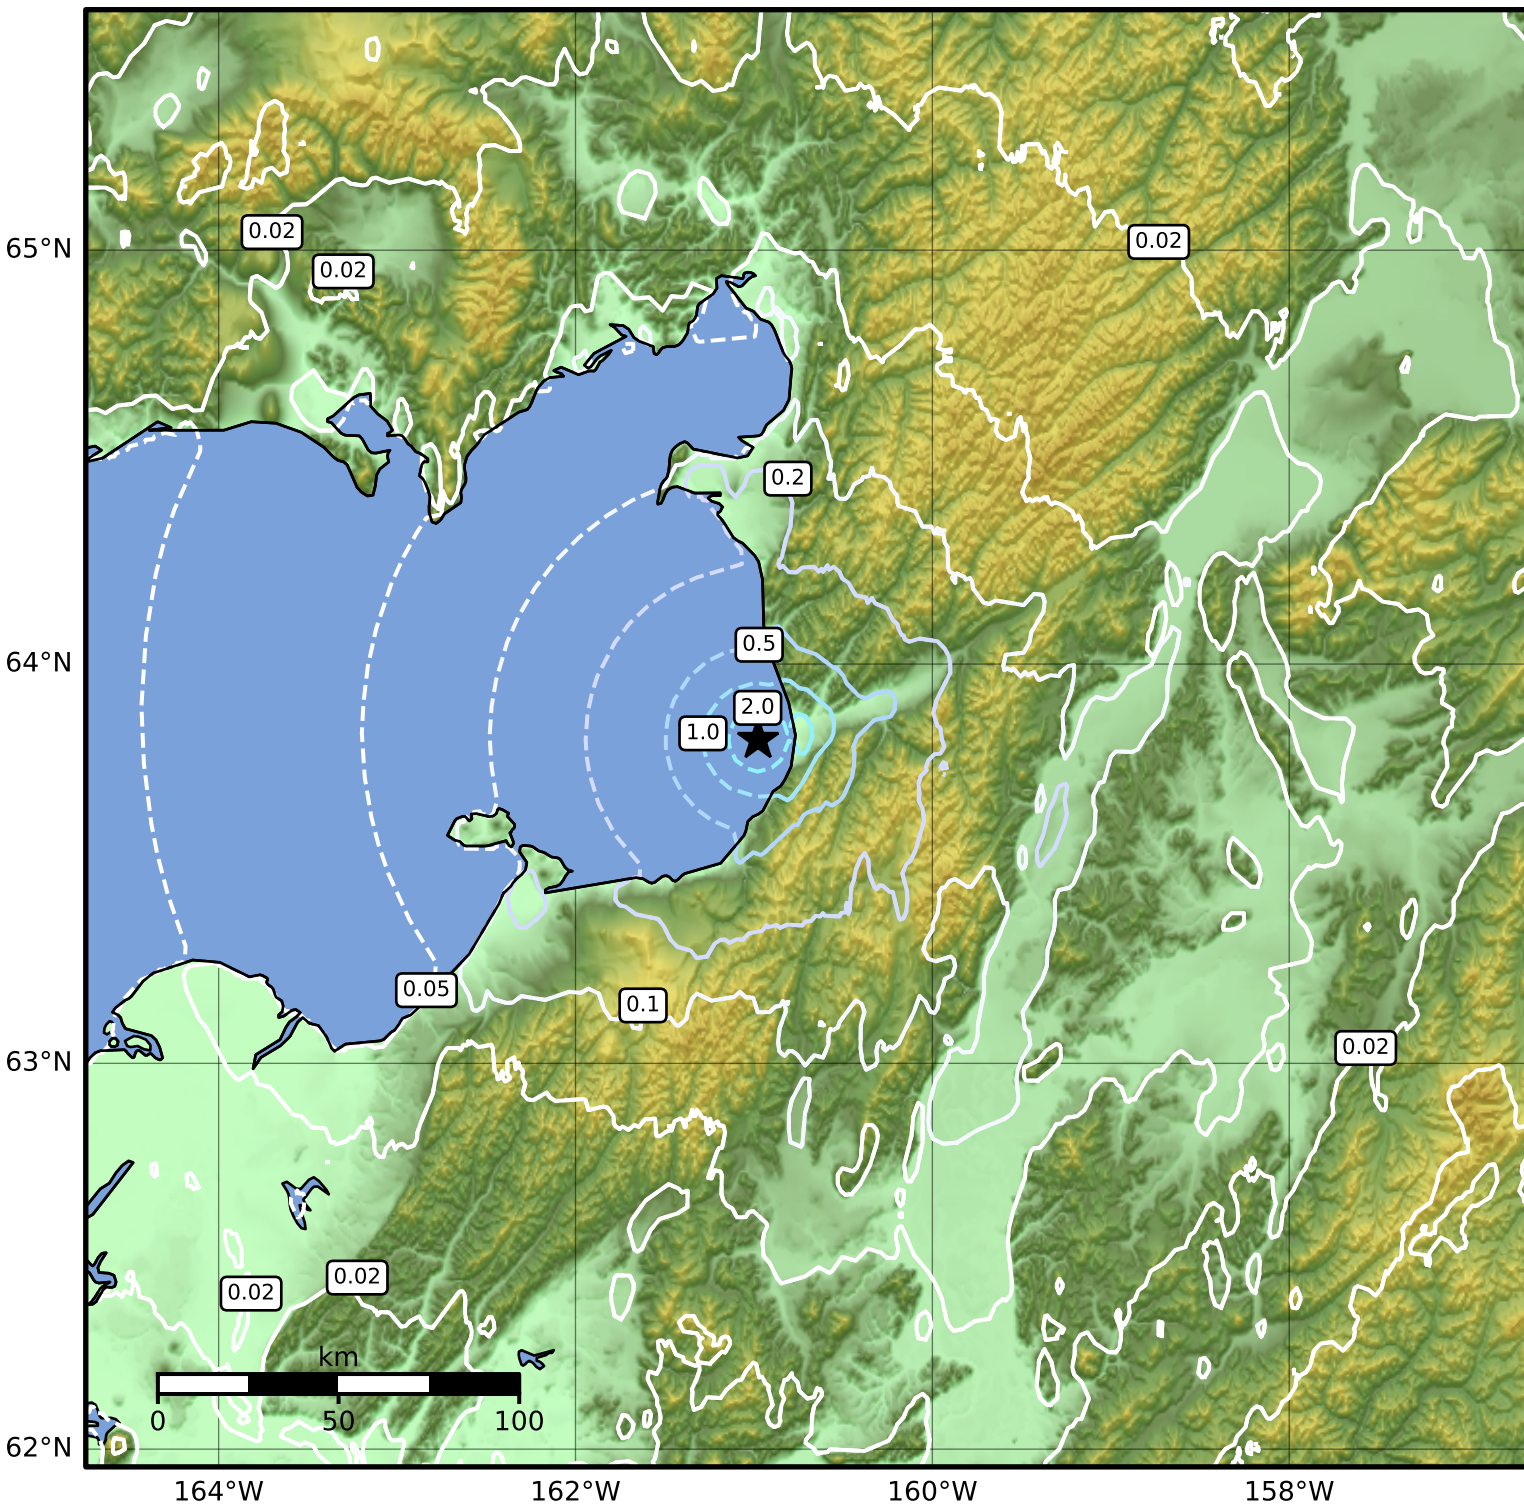

0.3 Second Peak Spectral Acceleration Map Alaska Earthquake Center  
 ShakeMap: 11 km (7 miles) SW of Unalakleet  
 Sep 18, 2024 22:41:38 UTC M4.0 N63.81 W160.98 Depth: 3.8km ID:ak024c1o5cn6

Scale based on Worden et al. (2012)

Version 2: Processed 2024-09-18T23:21:47Z

△ Seismic Instrument ○ Reported Intensity

★ Epicenter