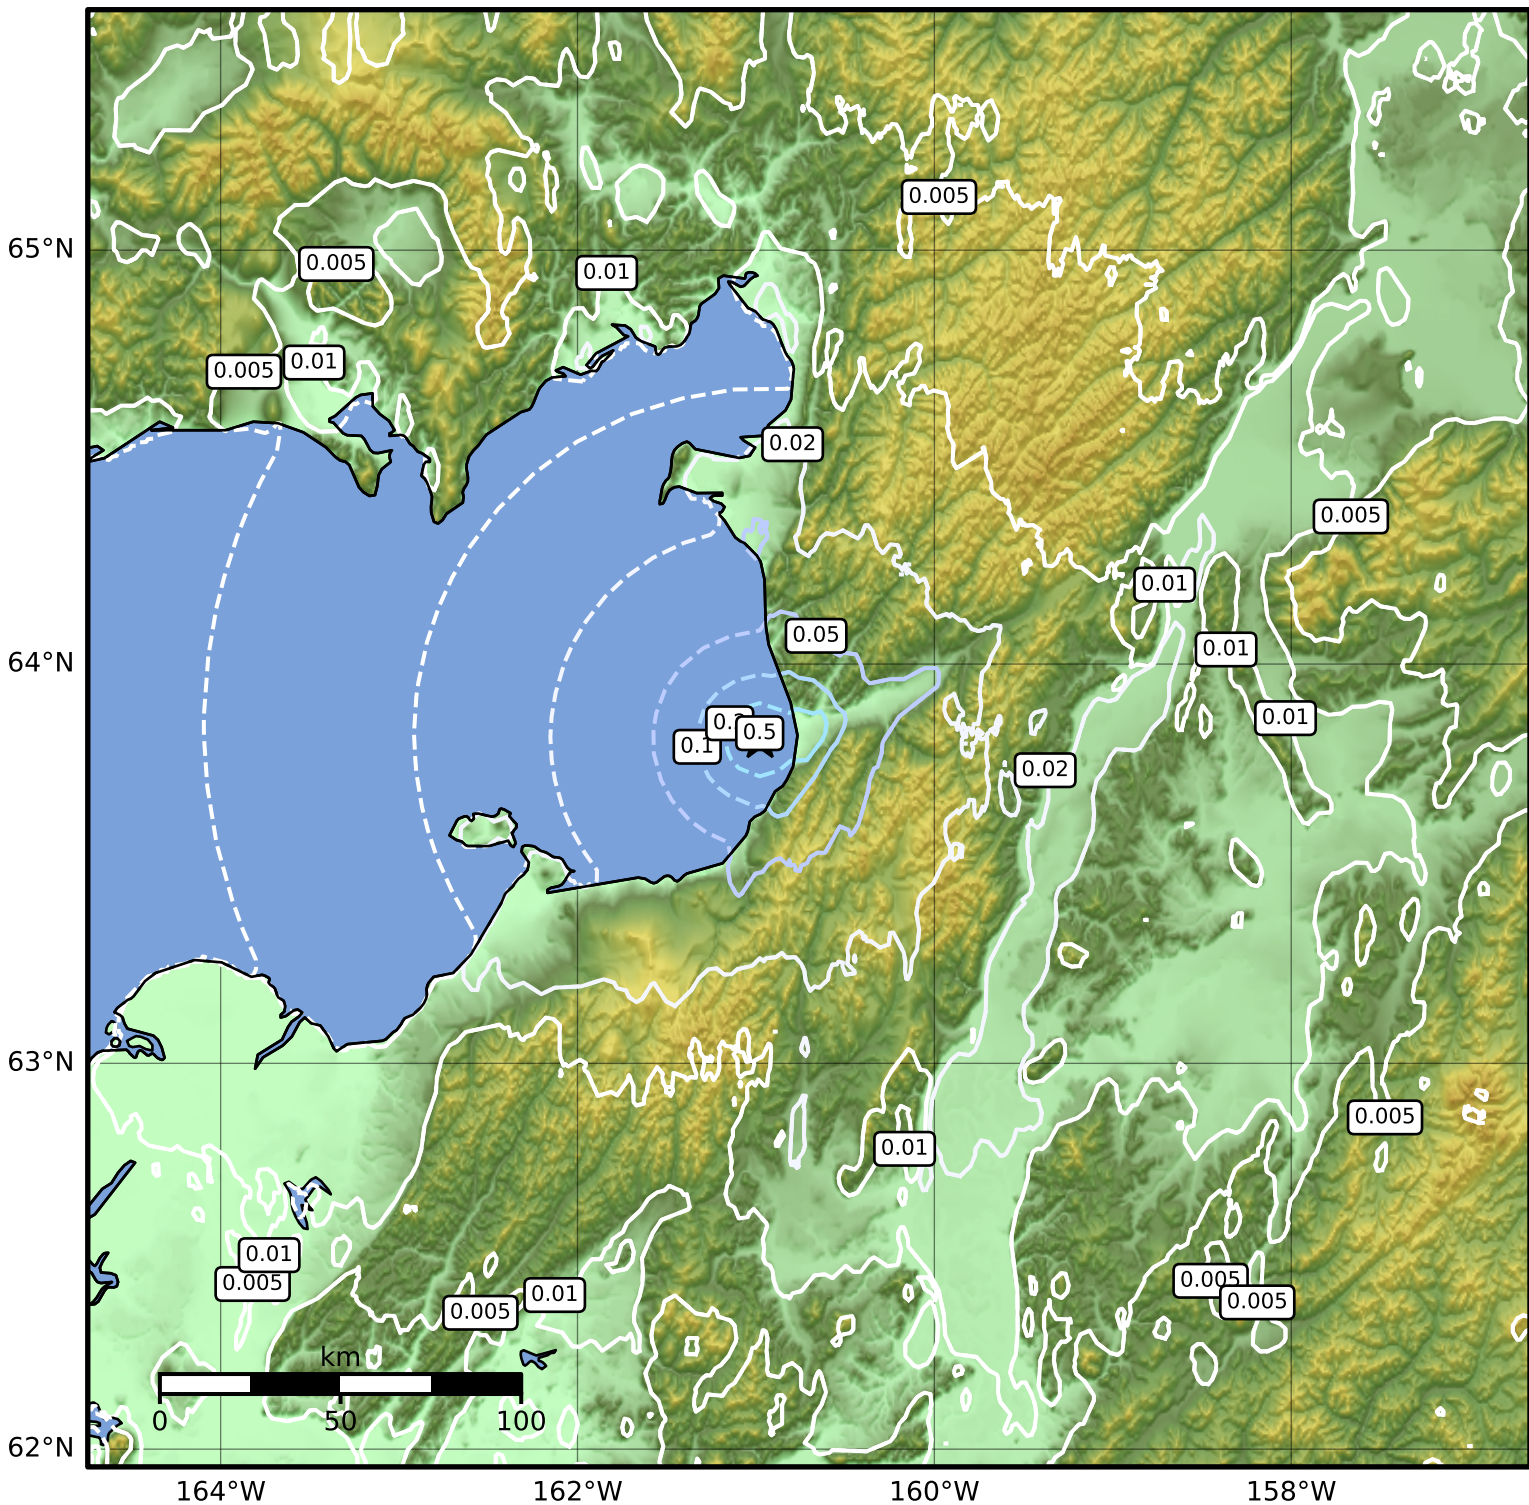

1.0 Second Peak Spectral Acceleration Map Alaska Earthquake Center
 ShakeMap: 11 km (7 miles) SW of Unalakleet
 Sep 18, 2024 22:41:38 UTC M4.0 N63.81 W160.98 Depth: 3.8km ID:ak024c1o5cn6

SA(1.0) (%g)	0.1	0.2	0.5	1	2	5	10	20	50	100	200
--------------	-----	-----	-----	---	---	---	----	----	----	-----	-----

Scale based on Worden et al. (2012)

Version 2: Processed 2024-09-18T23:21:47Z

△ Seismic Instrument ○ Reported Intensity

★ Epicenter