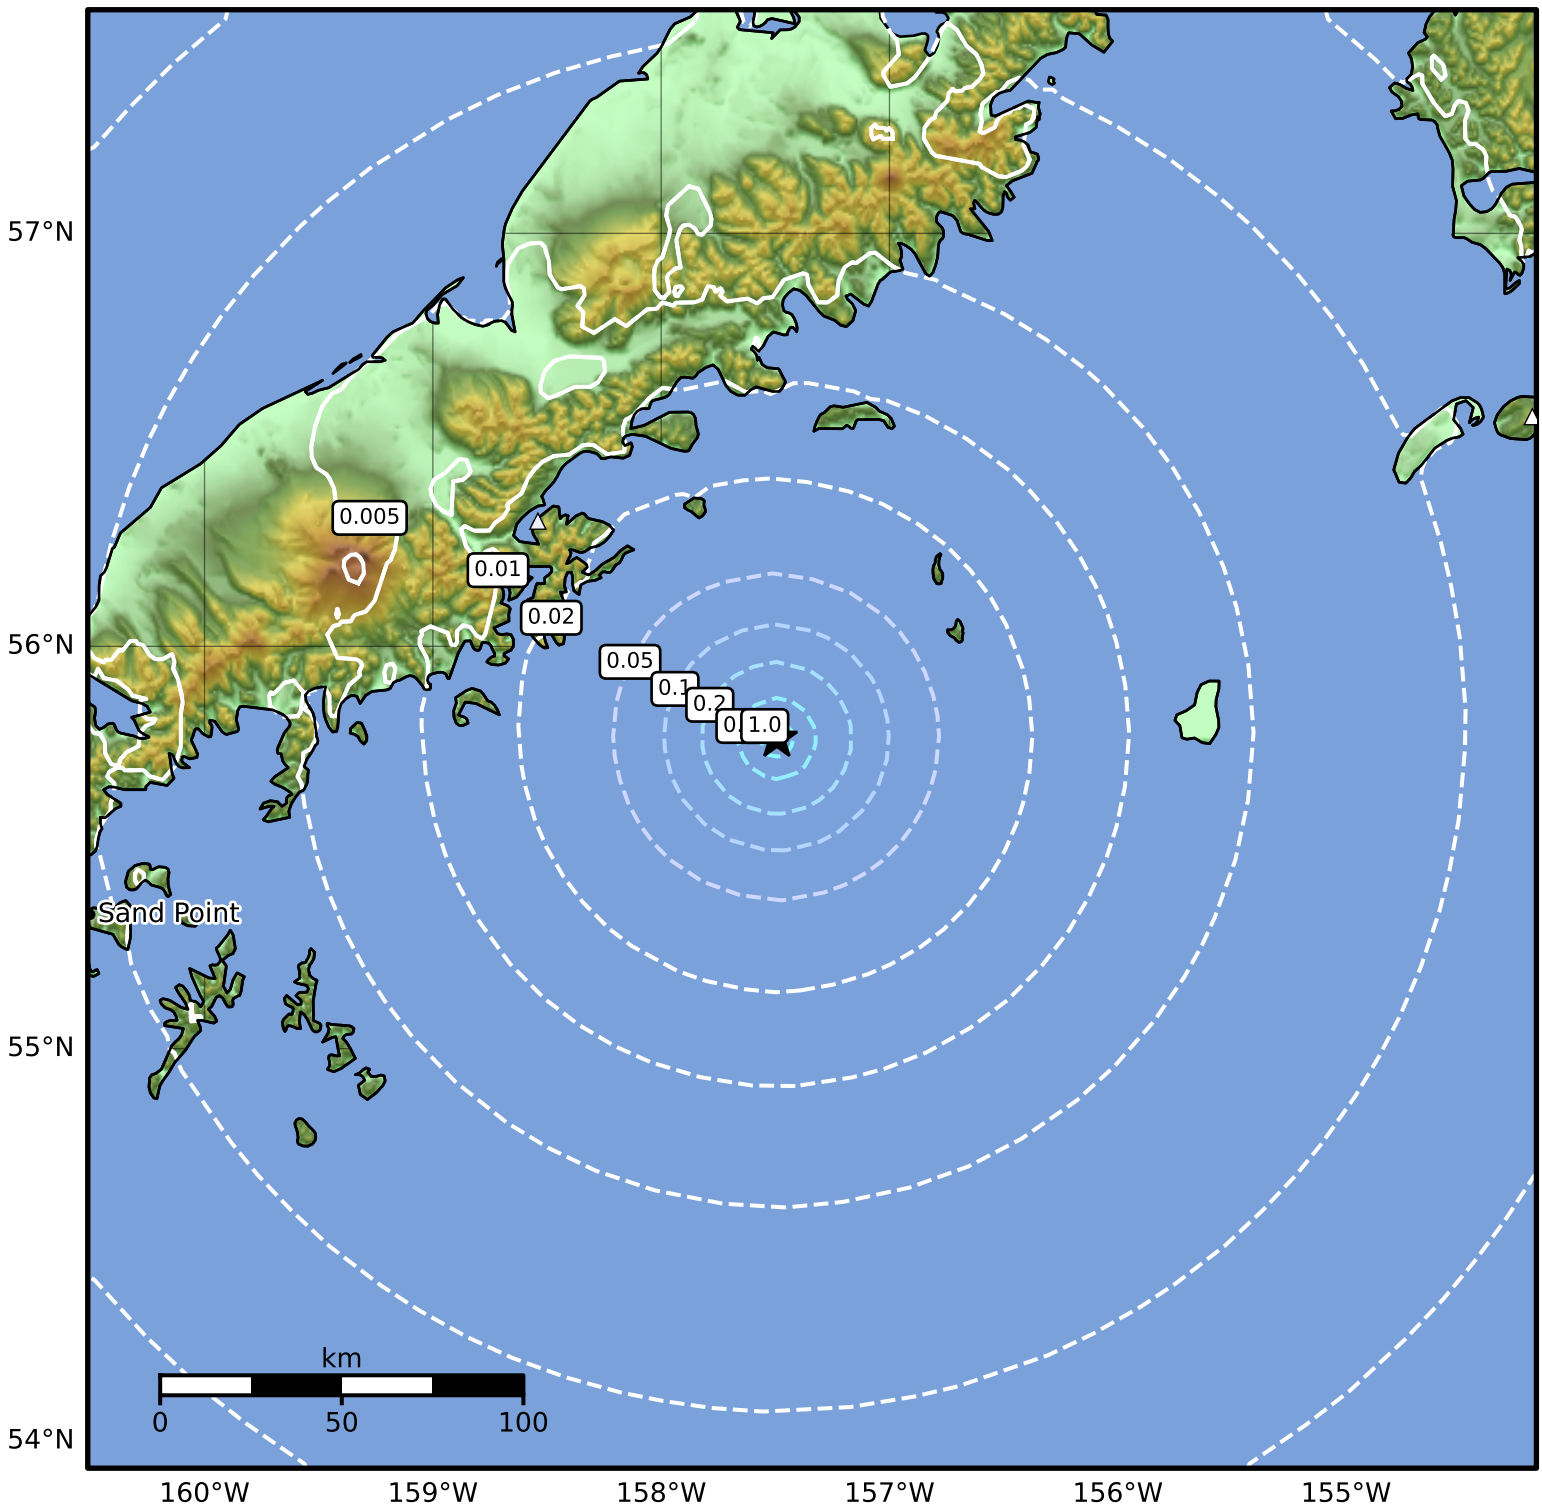

Peak Ground Velocity Map Alaska Earthquake Center
 ShakeMap: 81 km (50 miles) SE of Chignik
 Sep 19, 2024 05:32:02 UTC M3.9 N55.77 W157.49 Depth: 6.2km ID:ak024c31ib0y

PGV (cm/s)	0.1	0.2	0.5	1	2	5	10	20	50	100	200
------------	-----	-----	-----	---	---	---	----	----	----	-----	-----

Scale based on Worden et al. (2012)

Version 1: Processed 2024-09-19T05:35:35Z

△ Seismic Instrument ○ Reported Intensity

★ Epicenter