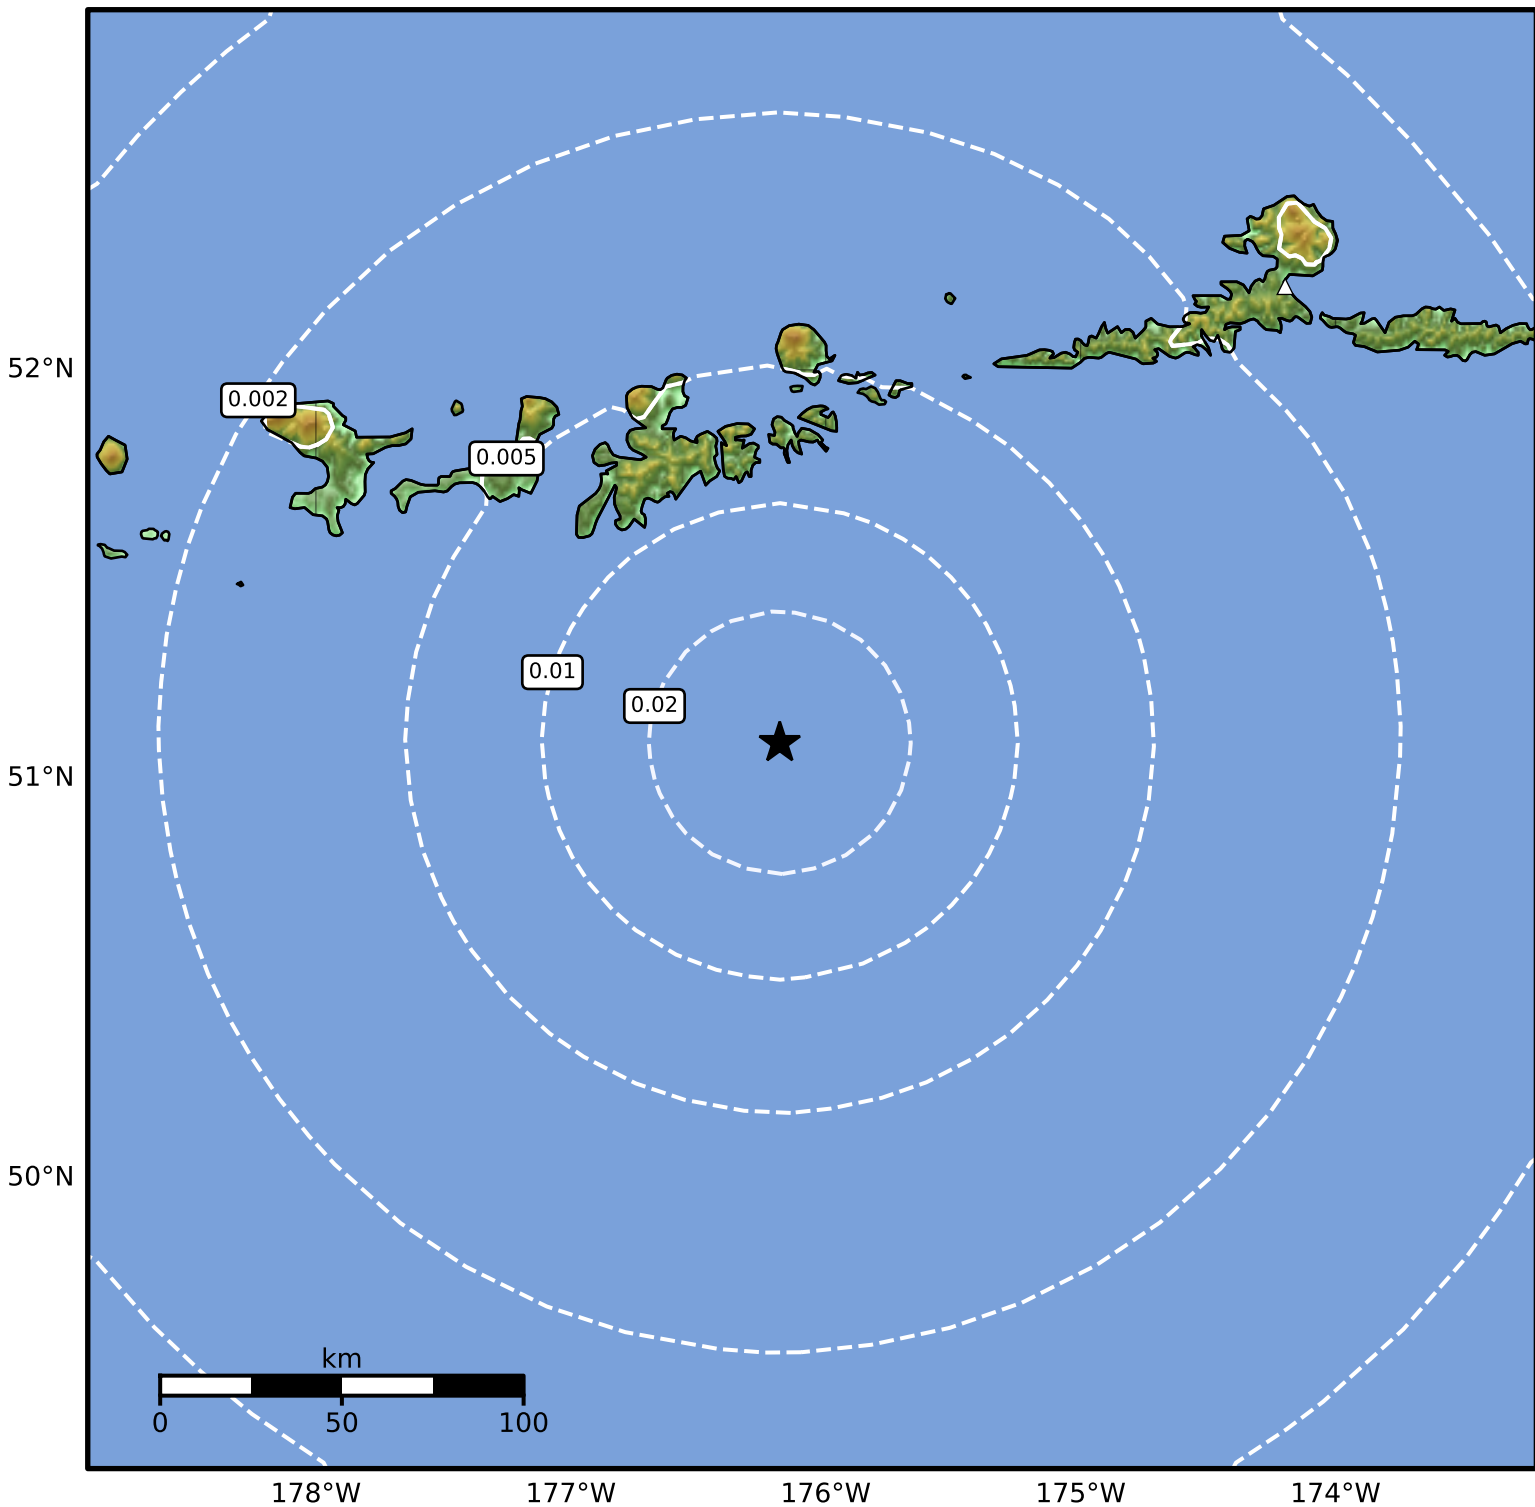

1.0 Second Peak Spectral Acceleration Map Alaska Earthquake Center  
ShakeMap: 93 km (58 miles) SSE of Adak  
Sep 20, 2024 00:13:52 UTC M3.9 N51.09 W176.18 Depth: 34.1km ID:ak024c4lyioo

<b>SA(1.0) (%g)</b>	<b>0.1</b>	<b>0.2</b>	<b>0.5</b>	<b>1</b>	<b>2</b>	<b>5</b>	<b>10</b>	<b>20</b>	<b>50</b>	<b>100</b>	<b>200</b>
---------------------	------------	------------	------------	----------	----------	----------	-----------	-----------	-----------	------------	------------

Scale based on Worden et al. (2012)

Version 2: Processed 2024-09-20T04:42:43Z

△ Seismic Instrument ○ Reported Intensity

★ Epicenter