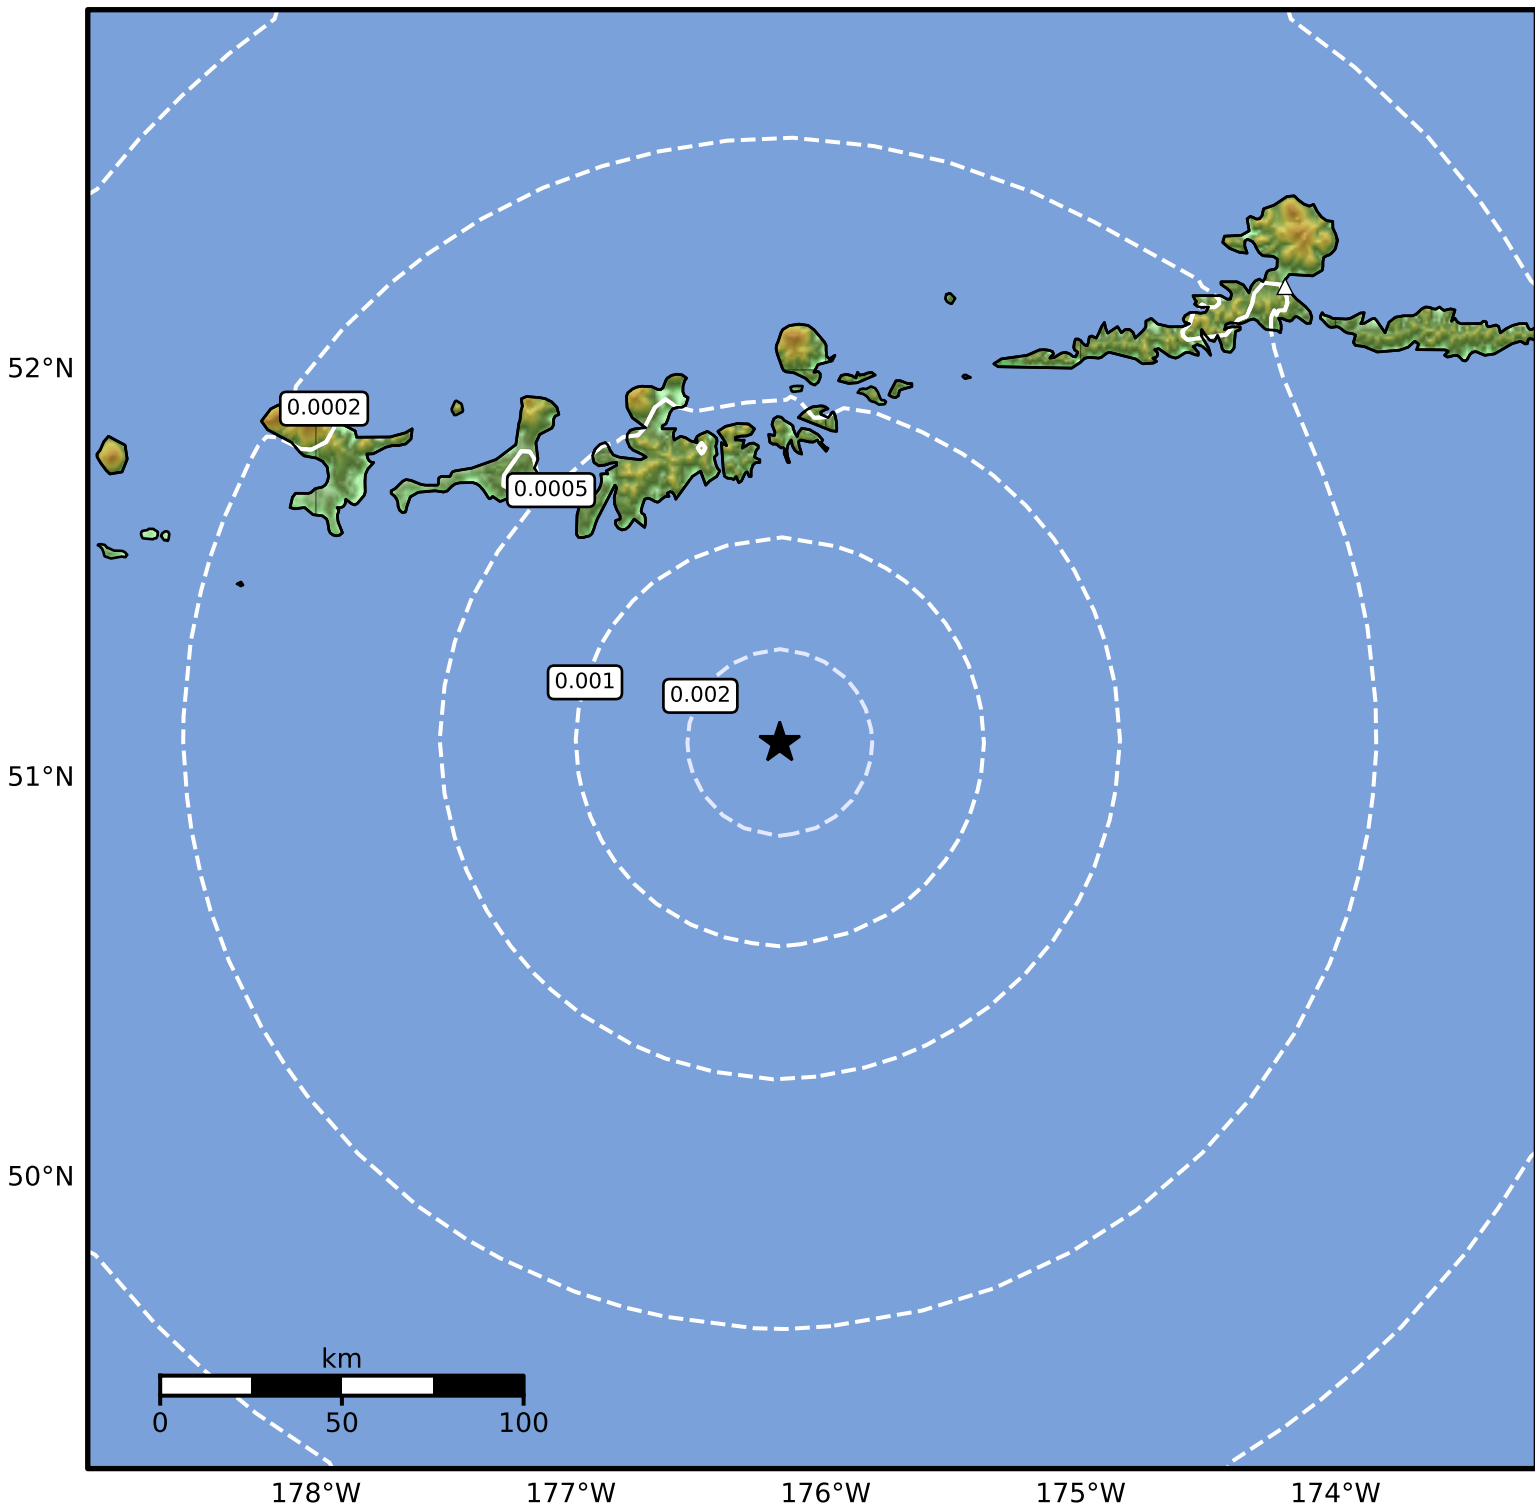

3.0 Second Peak Spectral Acceleration Map Alaska Earthquake Center
ShakeMap: 93 km (58 miles) SSE of Adak
Sep 20, 2024 00:13:52 UTC M3.9 N51.09 W176.18 Depth: 34.1km ID:ak024c4lyioo

Scale based on Worden et al. (2012)

Version 2: Processed 2024-09-20T04:42:43Z

△ Seismic Instrument ○ Reported Intensity

★ Epicenter