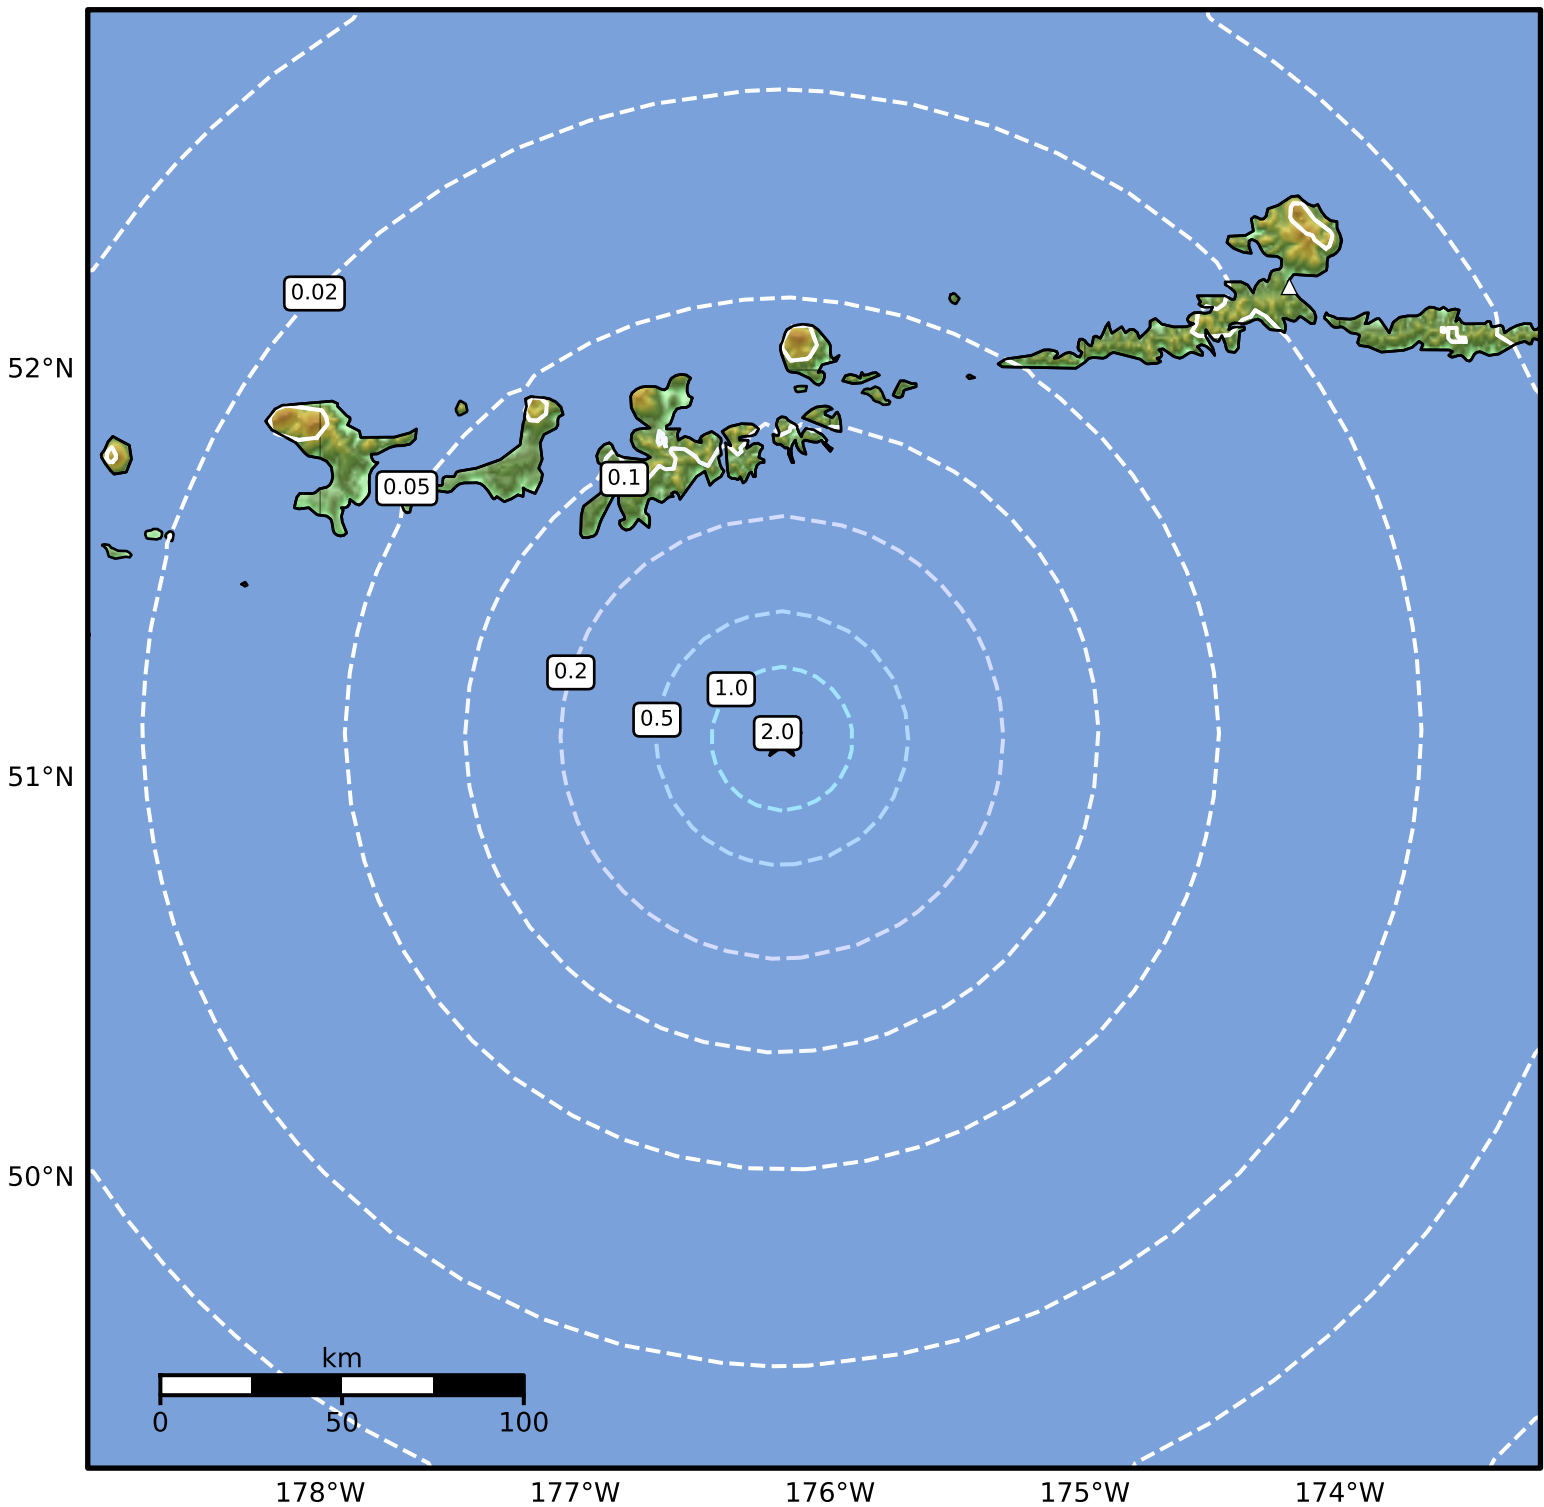

0.3 Second Peak Spectral Acceleration Map Alaska Earthquake Center
 ShakeMap: 92 km (57 miles) SSE of Adak
 Sep 20, 2024 02:09:15 UTC M4.1 N51.10 W176.19 Depth: 18.5km ID:ak024c4n4g5h

SA(0.3) (%g)	0.1	0.2	0.5	1	2	5	10	20	50	100	200
---------------------	------------	------------	------------	----------	----------	----------	-----------	-----------	-----------	------------	------------

Scale based on Worden et al. (2012)

Version 2: Processed 2024-09-20T04:48:16Z

△ Seismic Instrument ○ Reported Intensity

★ Epicenter