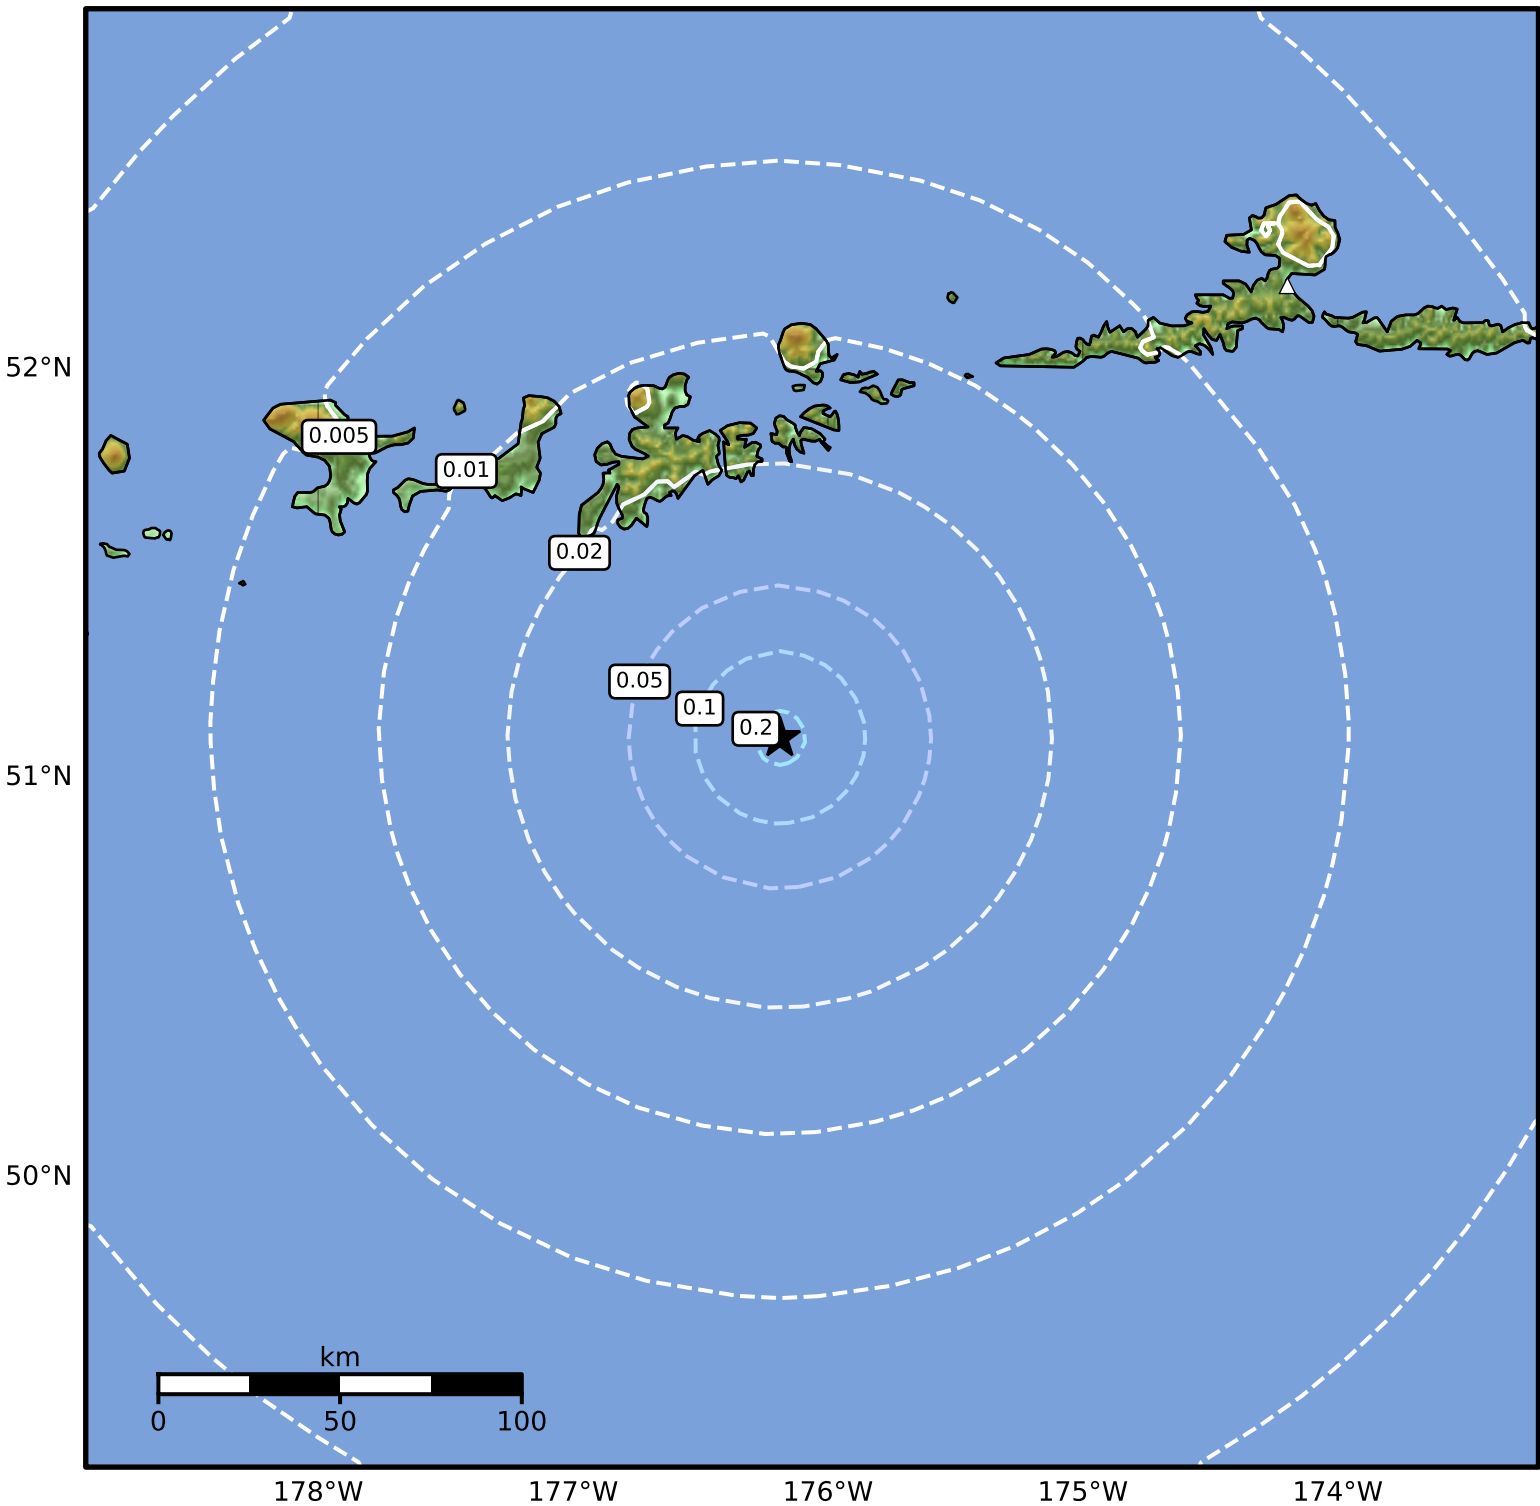

1.0 Second Peak Spectral Acceleration Map Alaska Earthquake Center
 ShakeMap: 92 km (57 miles) SSE of Adak
 Sep 20, 2024 02:09:15 UTC M4.1 N51.10 W176.19 Depth: 18.5km ID:ak024c4n4g5h

SA(1.0) (%g)	0.1	0.2	0.5	1	2	5	10	20	50	100	200
--------------	-----	-----	-----	---	---	---	----	----	----	-----	-----

Scale based on Worden et al. (2012)

Version 2: Processed 2024-09-20T04:48:16Z

△ Seismic Instrument ○ Reported Intensity

★ Epicenter