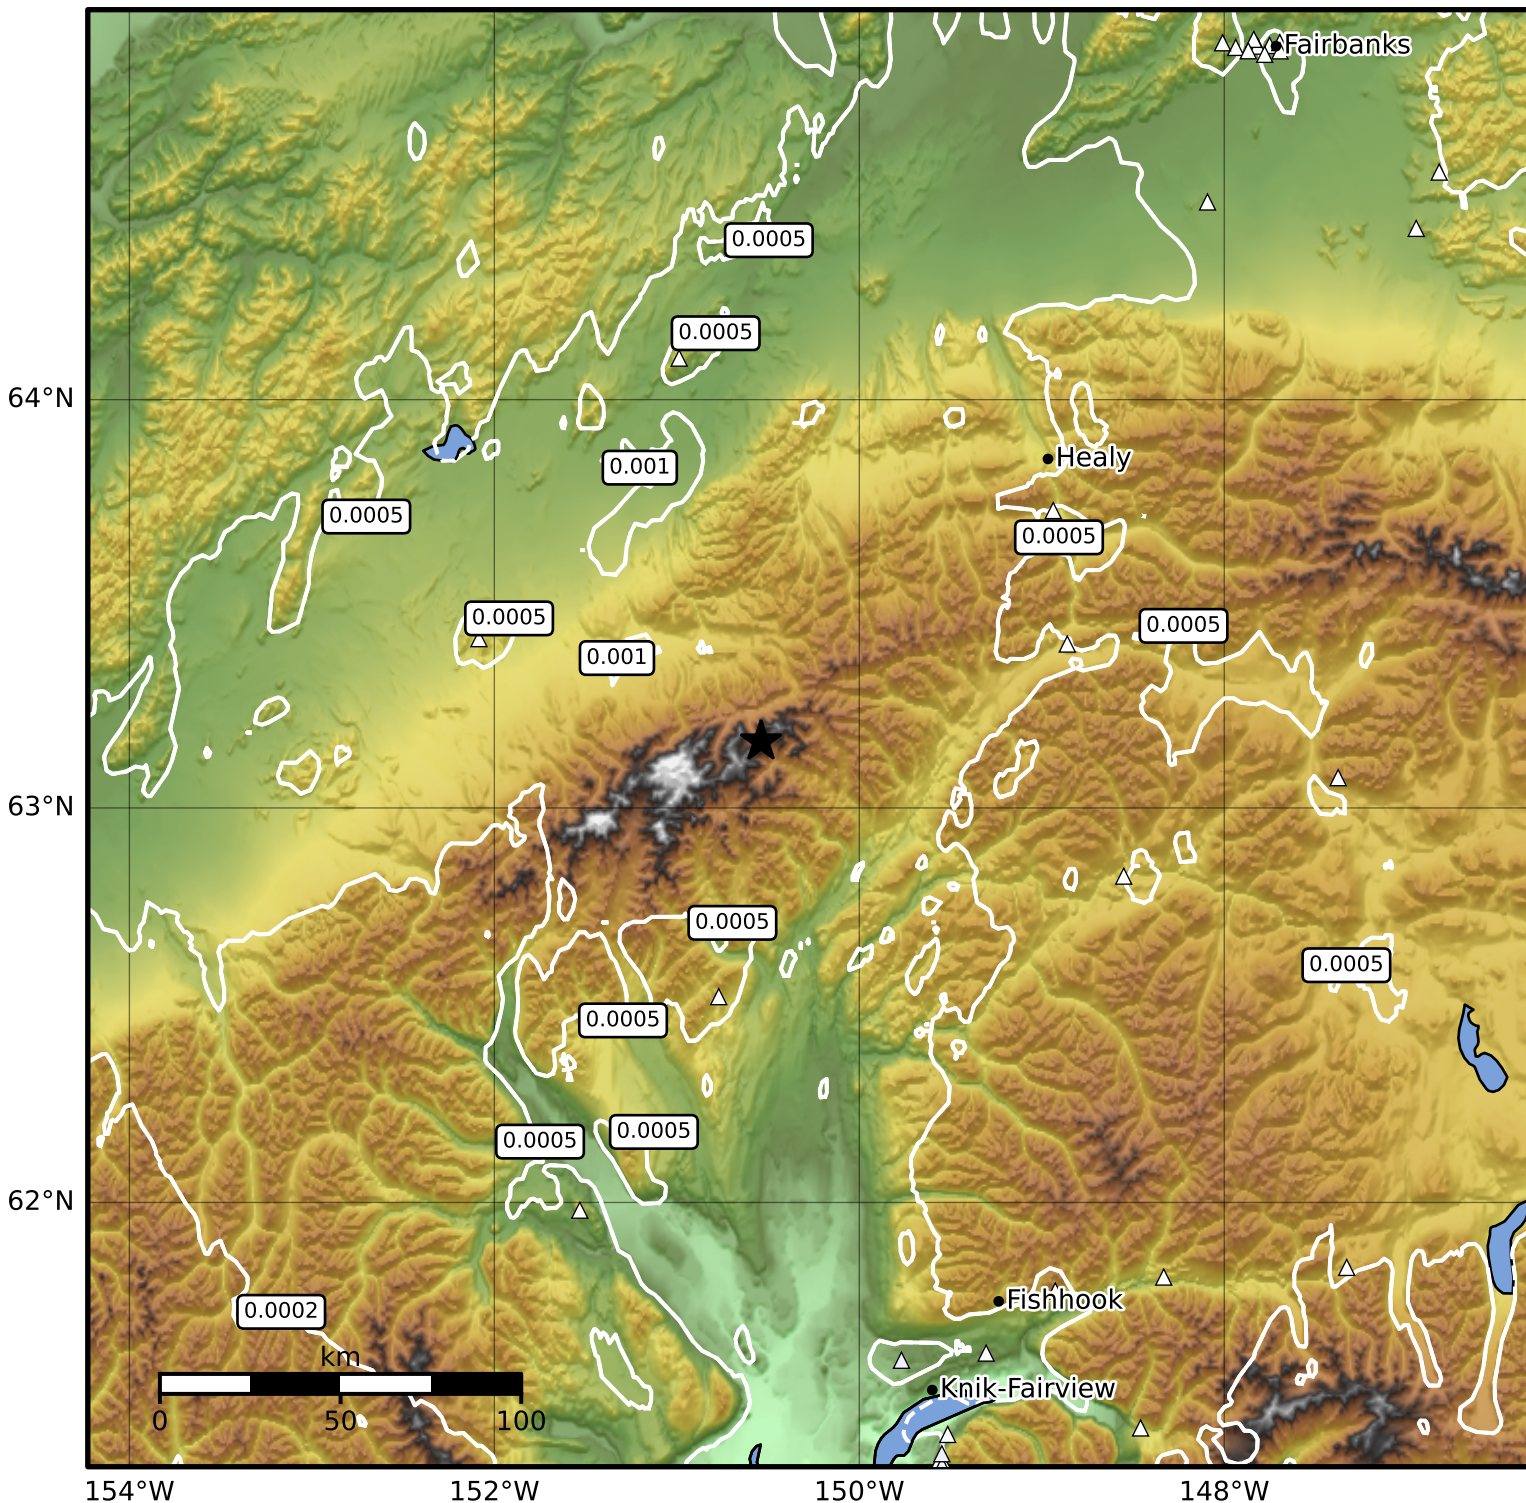

3.0 Second Peak Spectral Acceleration Map Alaska Earthquake Center
ShakeMap: 45 km (28 miles) SSE of Kantishna
Sep 20, 2024 04:02:41 UTC M3.9 N63.17 W150.54 Depth: 119.1km ID:ak024c4o9vb2

Scale based on Worden et al. (2012)

△ Seismic Instrument ○ Reported Intensity

★ Epicenter

Version 2: Processed 2024-09-20T04:36:00Z