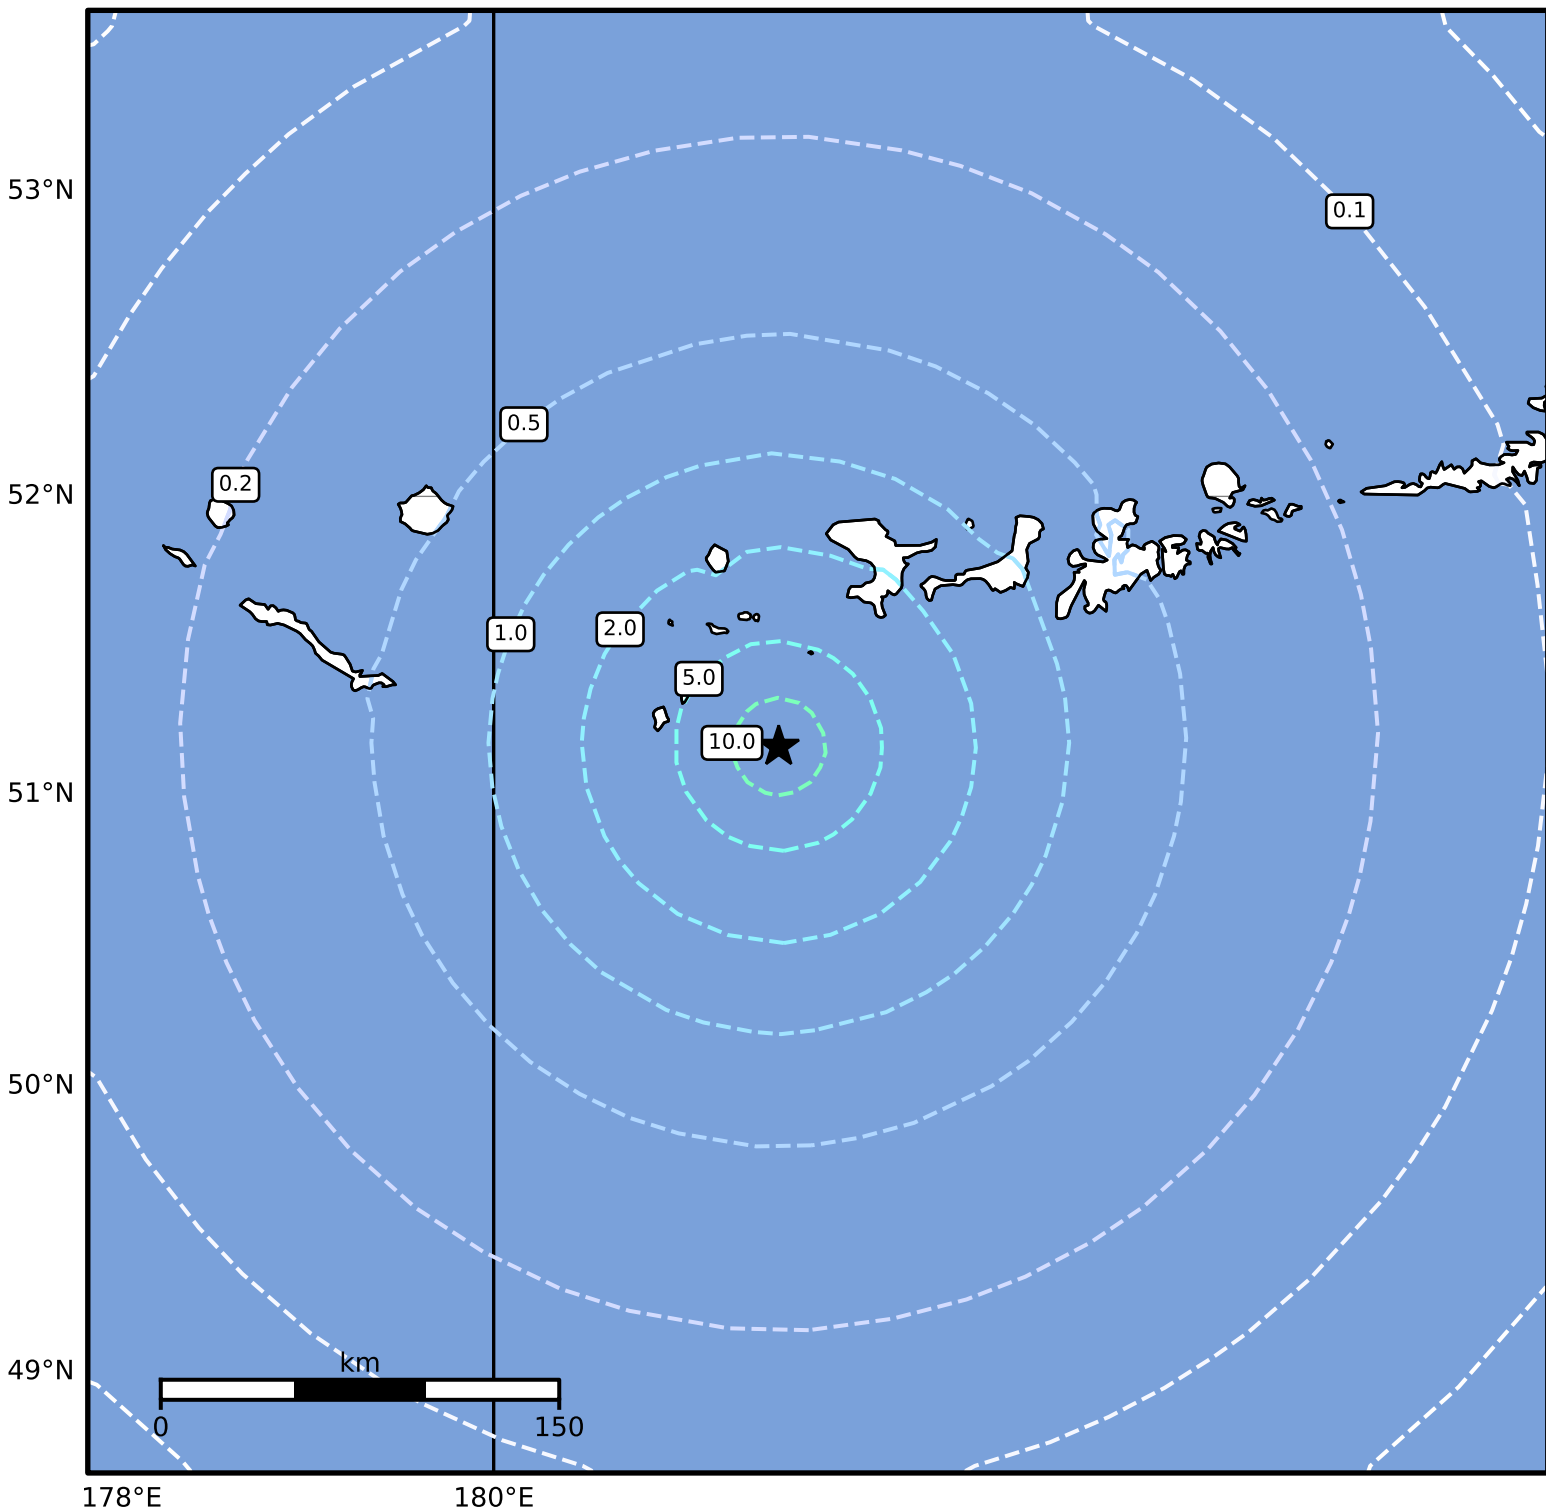

0.3 Second Peak Spectral Acceleration Map Alaska Earthquake Center
 ShakeMap: 148 km (92 miles) WSW of Adak
 Sep 21, 2024 17:21:17 UTC M5.4 N51.16 W178.47 Depth: 23.9km ID:ak024c6jnves

SA(0.3) (%g)	0.1	0.2	0.5	1	2	5	10	20	50	100	200
--------------	-----	-----	-----	---	---	---	----	----	----	-----	-----

Scale based on Worden et al. (2012)

Version 5: Processed 2024-09-21T17:58:39Z

△ Seismic Instrument ○ Reported Intensity

★ Epicenter